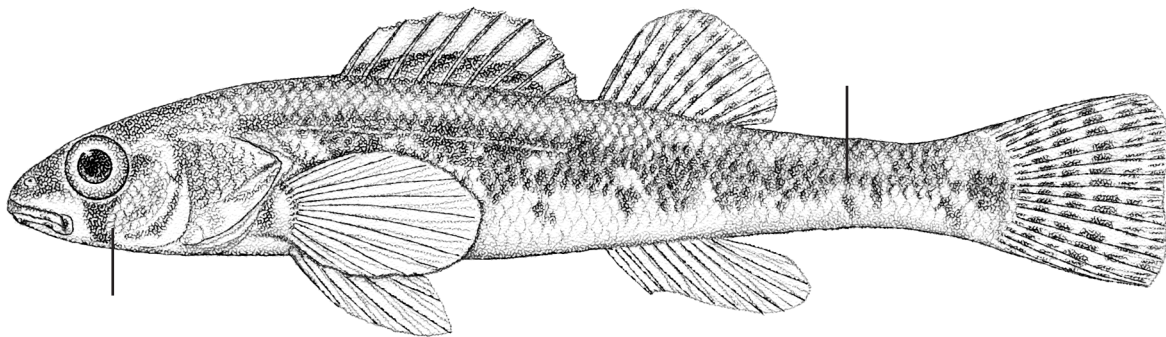

Iowa Darter  
*Etheostoma exile*

Red-orange and brown blotches on side

Cheek scaled

Teardrop angled downward