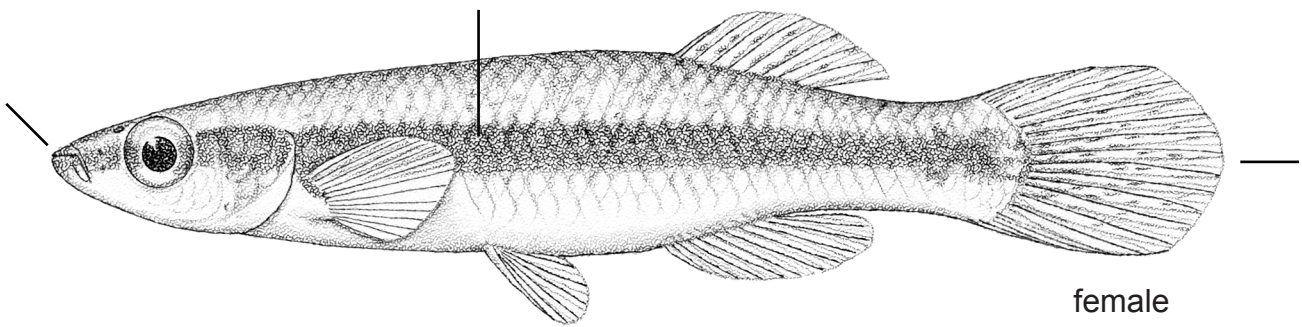

Blackstripe Topminnow  
*Fundulus notatus*

female

male

Superior mouth

Rounded caudal fin

Dark lateral stripe, solid in female, irregular in male