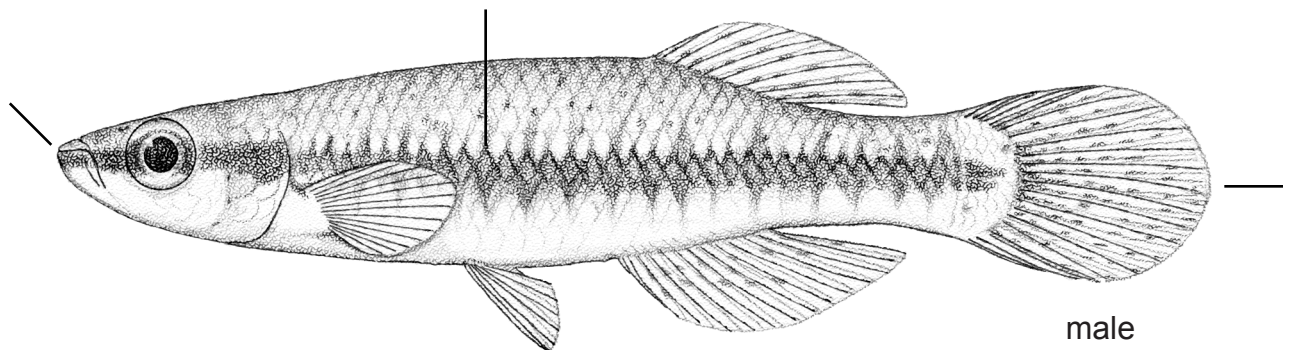

Blackstripe Topminnow  
*Fundulus notatus*

female

male

Superior mouth

Rounded caudal fin

Dark lateral stripe, solid in female, irregular in male