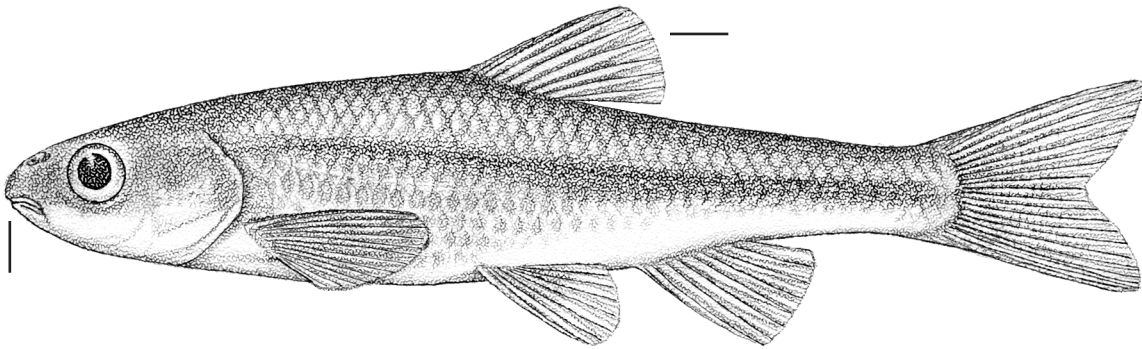

Brassy Minnow
Hybognathus hankinsoni

Brassy color

Dorsal fin rounded

Mouth small, subterminal, gape short