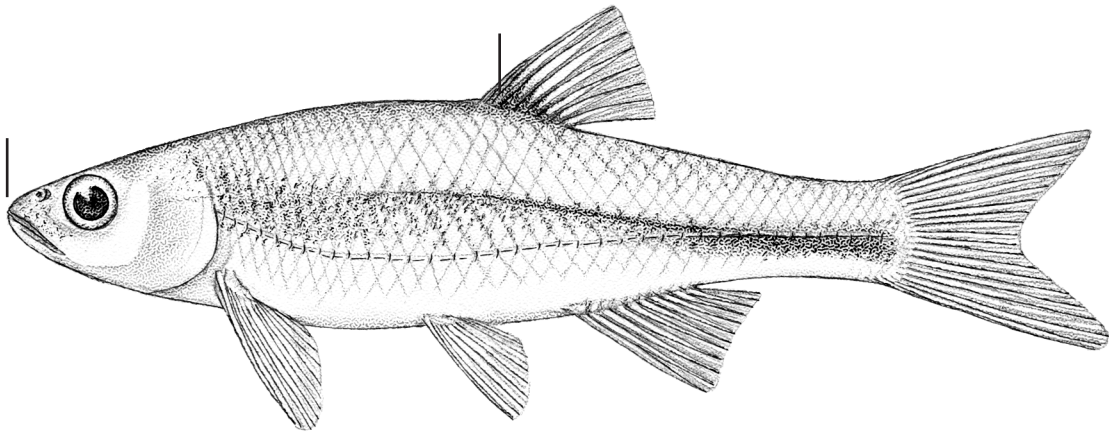

Redfin Shiner
Lythrurus umbratilis

Dorsal fin with dark blotch at anterior base

Mouth terminal

Body compressed

Fins flushed with red during breeding