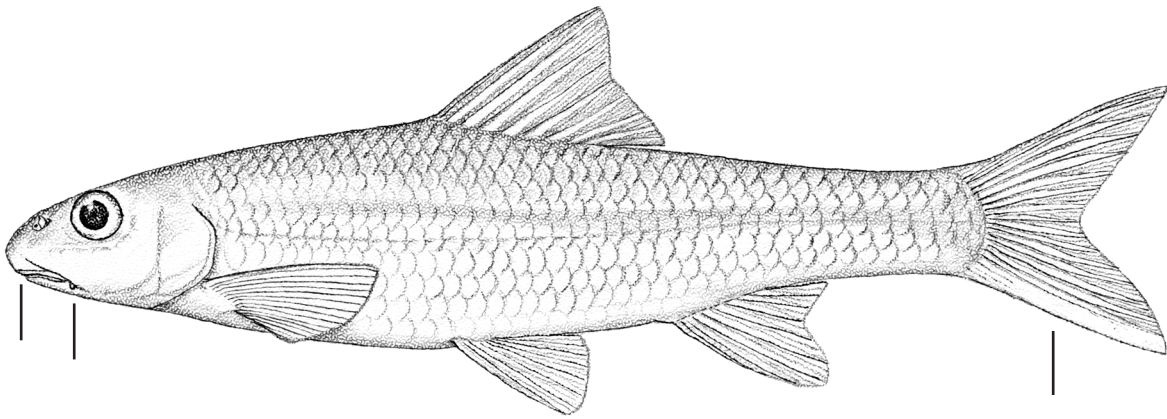

Silver Chub  
*Macrhybopsis storeriana*

Mouth small and overhung by snout

Terminal barbel

Ventral edge of caudal fin milk-white

Coloration silvery