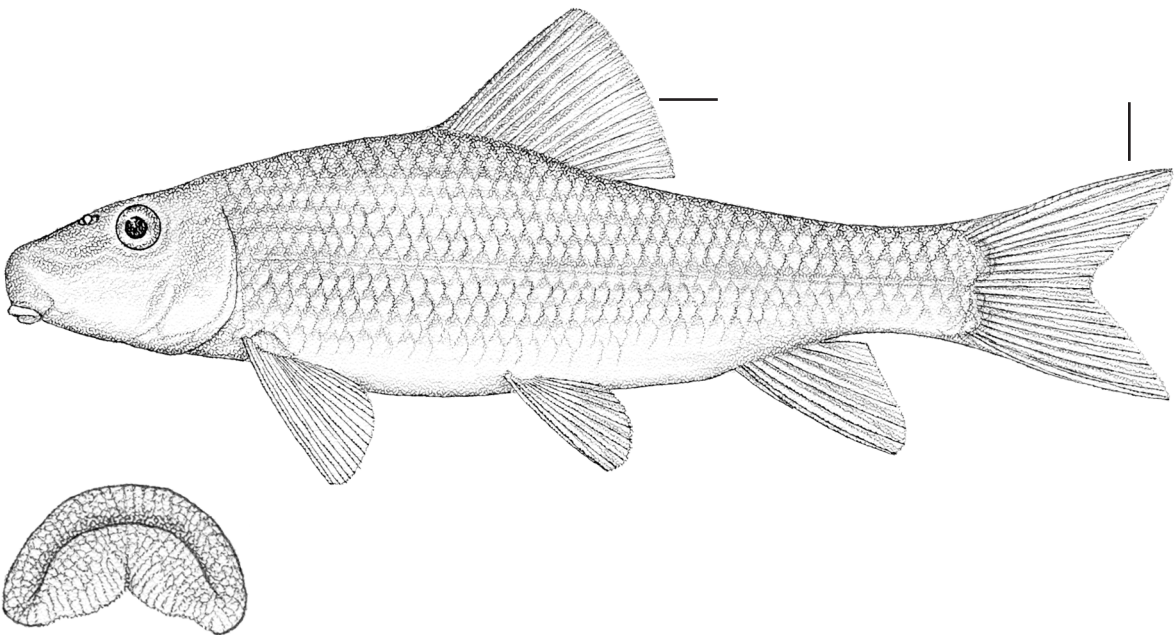

Silver Redhorse
Moxostoma anisurum

Tail gray, no spot at base of each scale

Lower lip full, broken into papillae

Dorsal fin rounded, rays 14 - 17