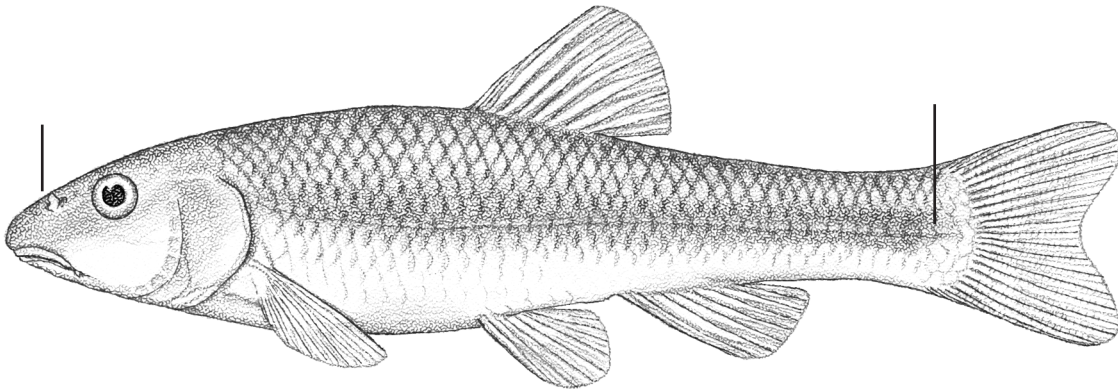

River Chub
Nocomis micropogon

Snout long

Caudal spot not prominent

Breeding adult without red spot behind eye

Males with tubercles restricted to snout and interorbital region