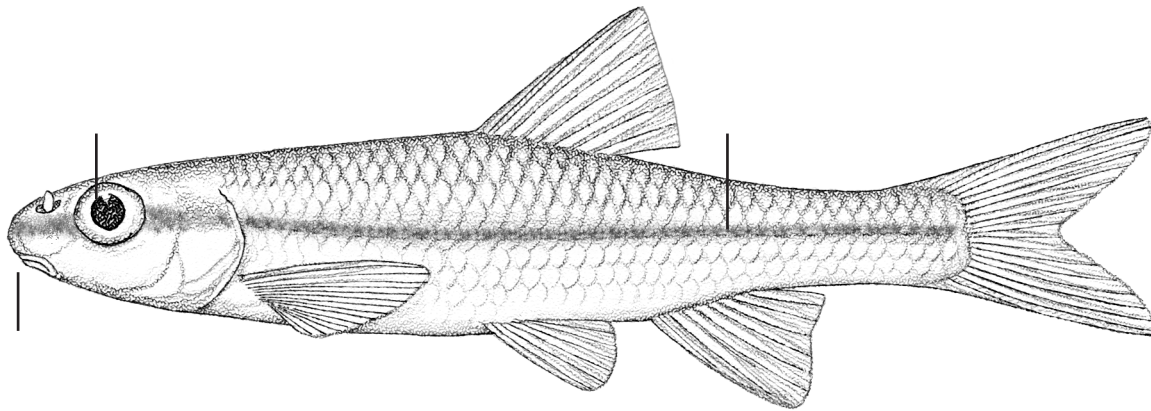

Bigeye Chub  
*Notropis anbllops*

Eye large

Mouth small, overhung by snout

Bold, black lateral stripe, as wide as eye,  
encircles snout and continues along side to tail