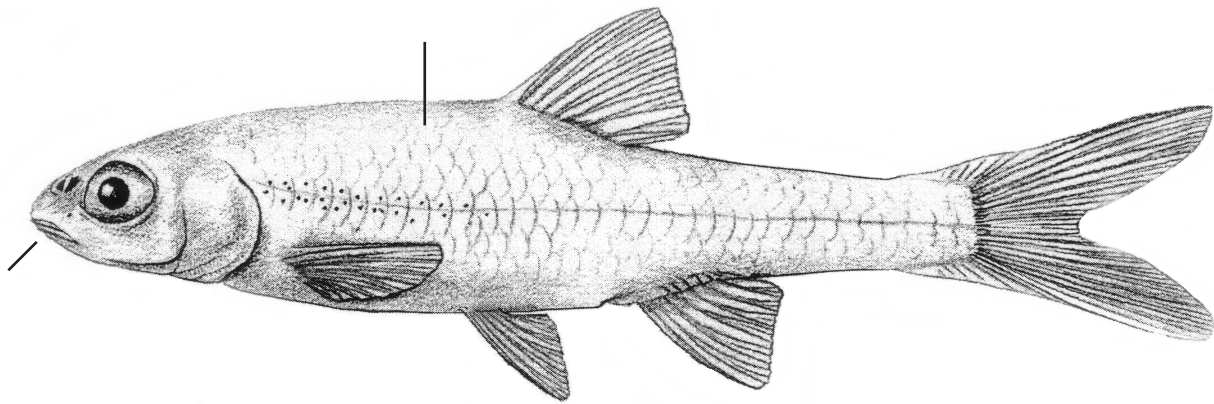

Ghost Shiner
Notropis buchanani

Milky white color

Pigmentation lacking

Mouth small

Much like *N. volucellus*