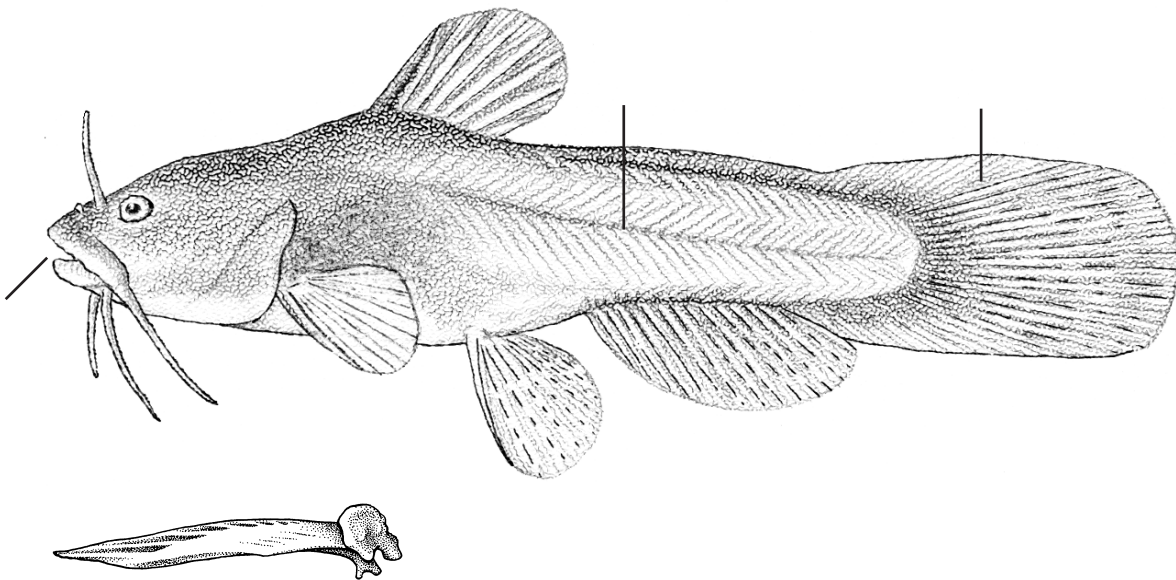

Tadpole Madtom  
*Noturus gyrinus*

Caudal fin large

Body brown, chubby, with dark lateral streak

Jaws subequal

No serrae on pectoral spine