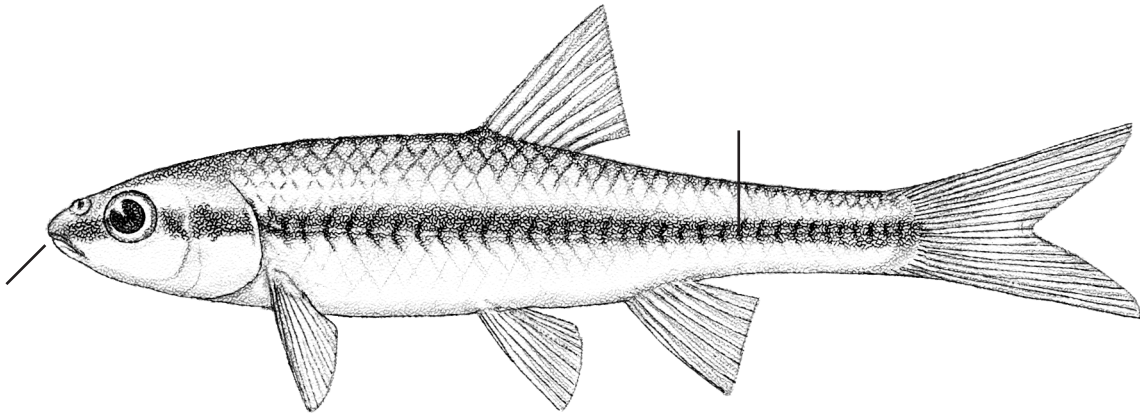

Blacknose Shiner
Notropis heterolepis

Snout slightly overhangs small mouth

Chin light

Black lateral stripe with crescent-shaped bars