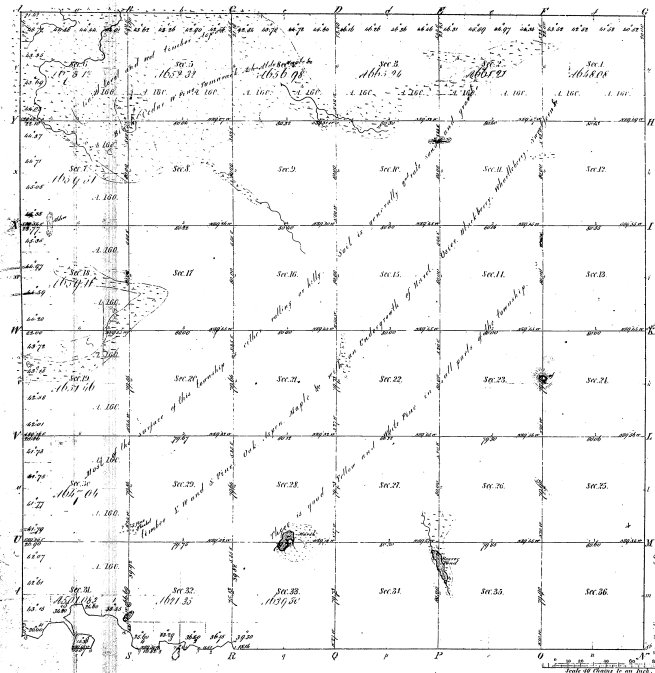

Re Survey
Township 4th 22^d N **Range 3^d 11th W** **Mer. Mich.**

Meridian
 North 0° 0' 0" 1853 1657 31 1657 32 1657 33 1657 34 1657 35 1657 36

14-36

Meridian 3. 12. 57

Total number of Acres 32,255.80

Original Township	By Whom Surveyed	Date of Original	Amount of Survey	When Surveyed	Amount of Survey
Township 4 th 22 ^d N	William Earl	April 22, 1853	2 7/8 3/4	1853	2 7/8 3/4
Subdivision	William Earl	April 22, 1853	63 25 7/8	1853	63 25 7/8

The above copy of Township 4th 22^d North of Range 11th West of the Principal Meridian Michigan is hereby confirmed to the full extent of the survey thereof insofar as that office has been examined and approved.

Survey General Office
 Detroit Feb. 10, 1853

Charles Kettle Surveyor General