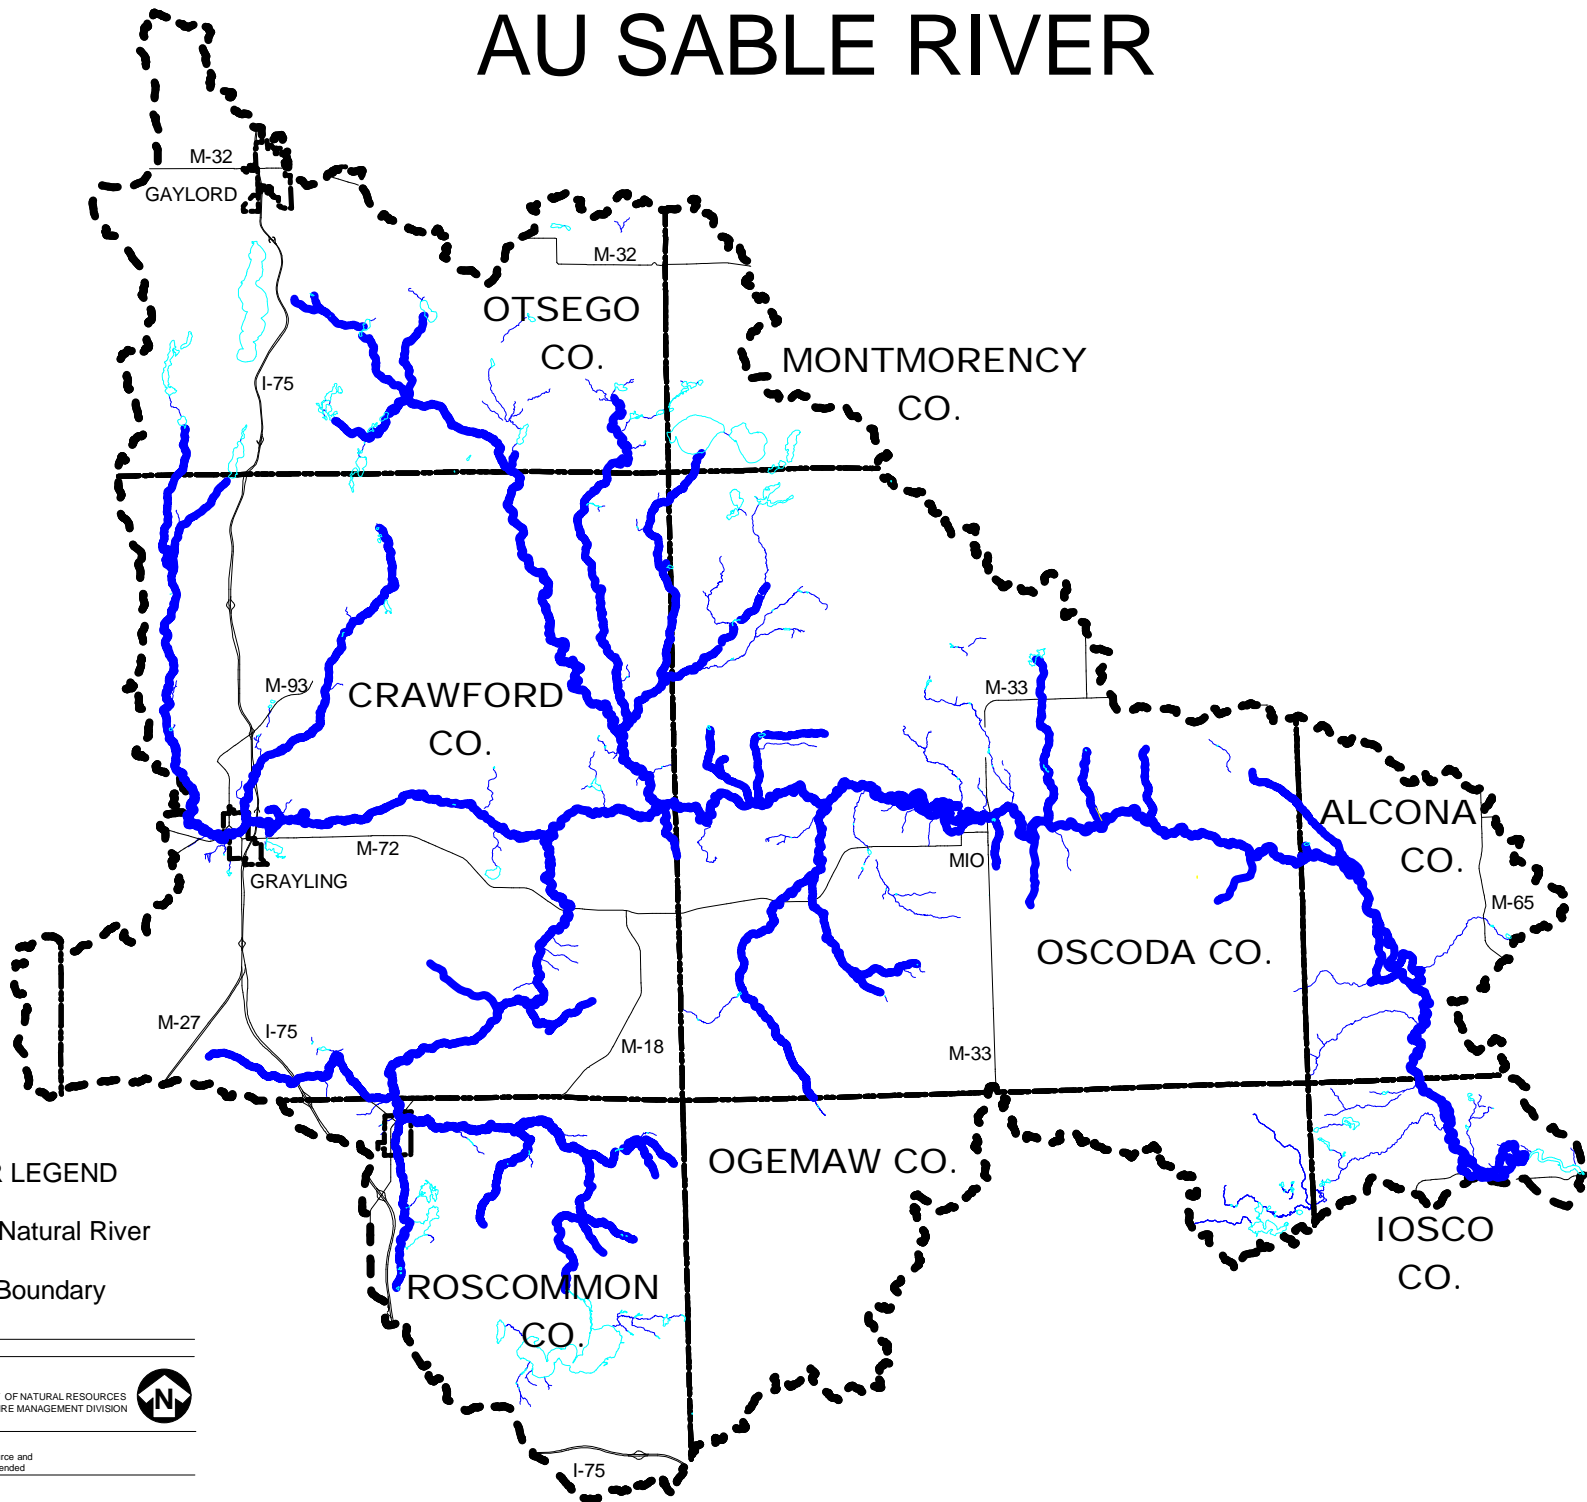

AU SABLE RIVER

AU SABLE RIVER LEGEND

- Designated Natural River
- Watershed Boundary

SOURCE

DATE: 02/08/2002