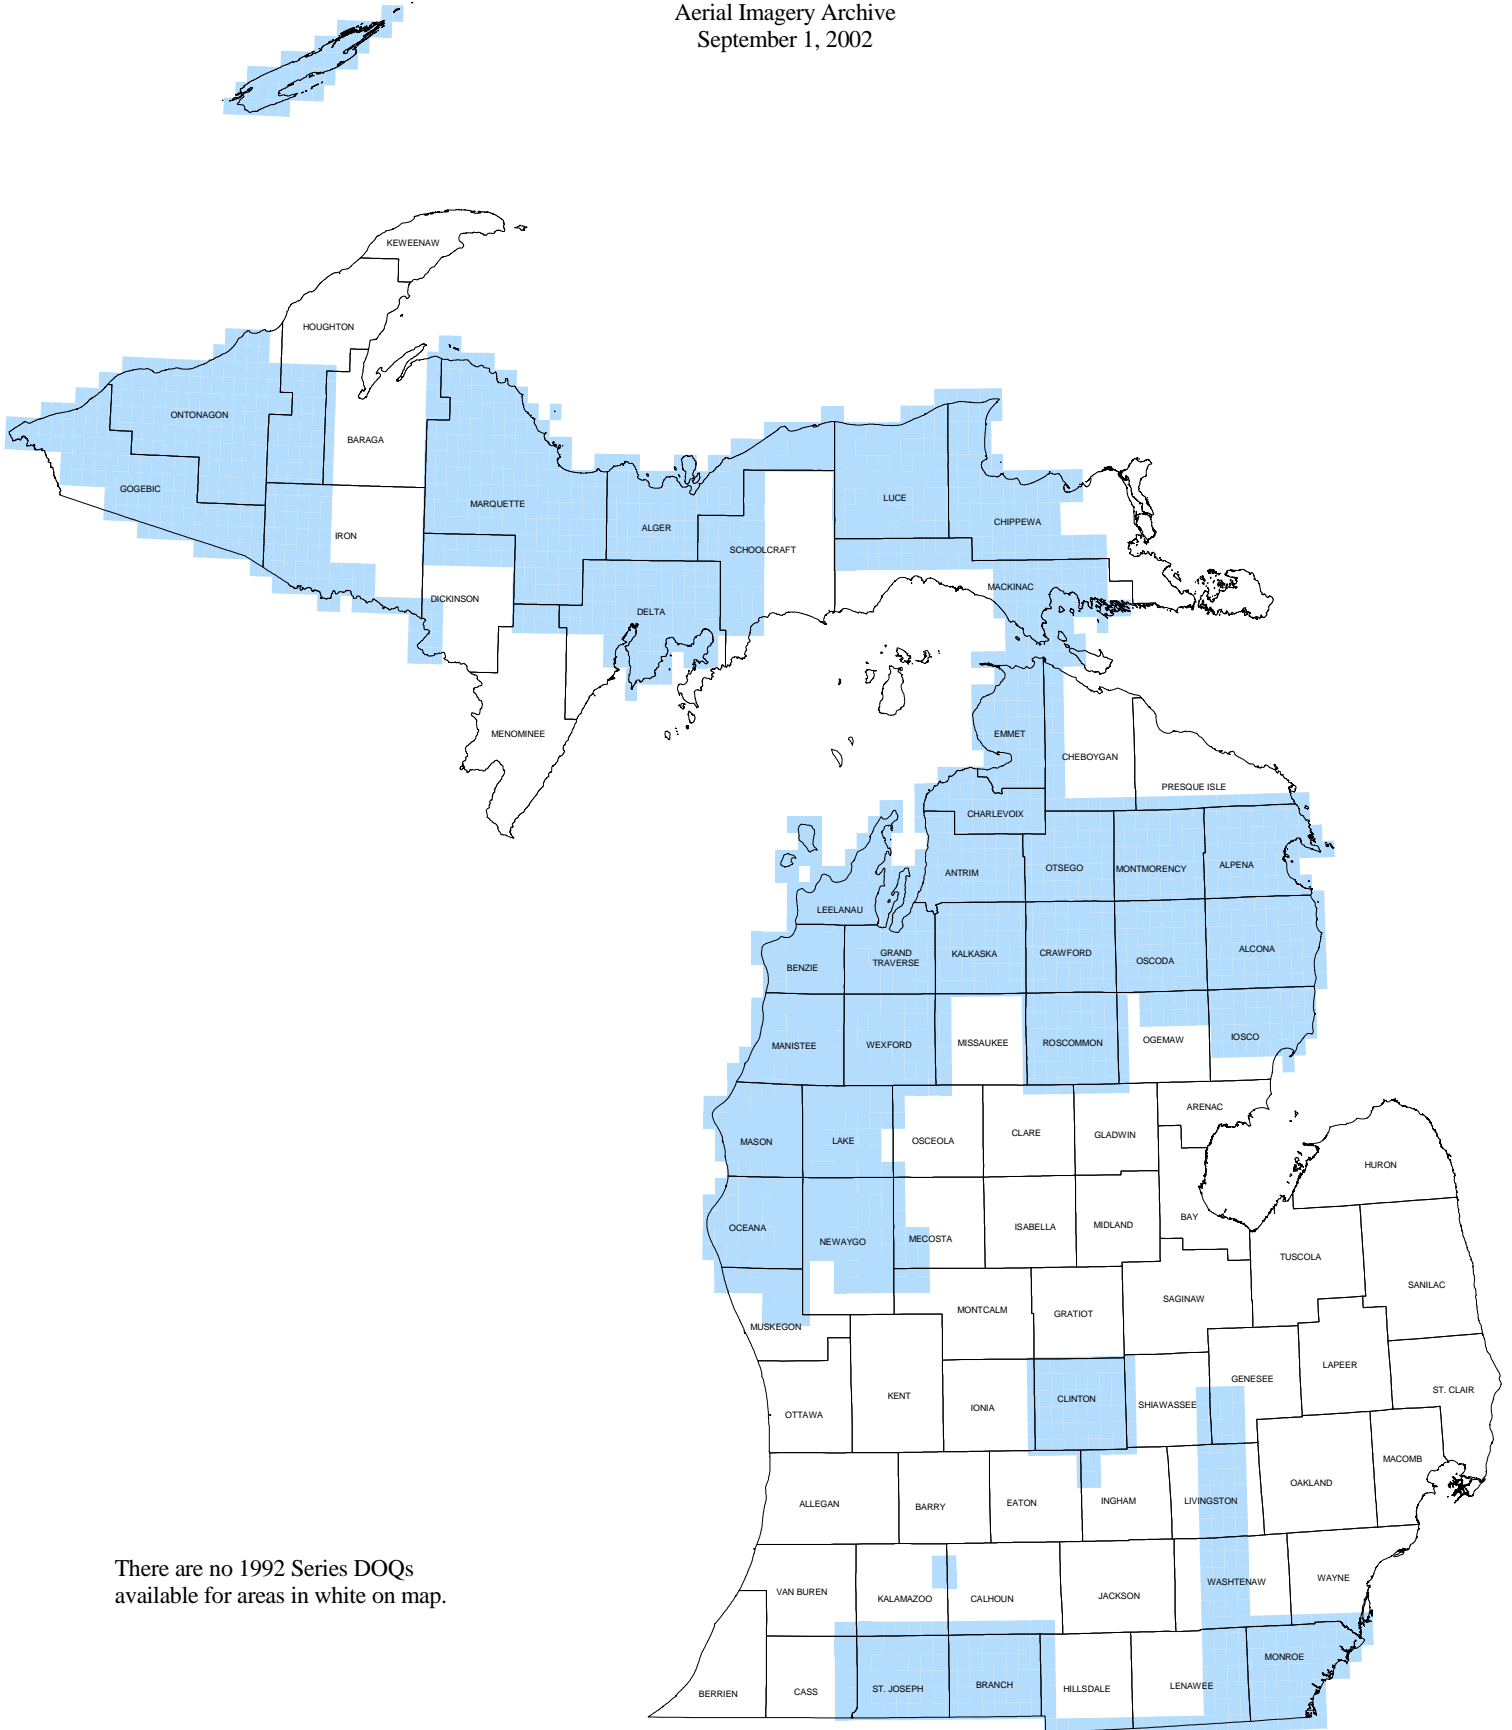

1992 Series DOQs

Department of Natural Resources

Aerial Imagery Archive

September 1, 2002

There are no 1992 Series DOQs available for areas in white on map.