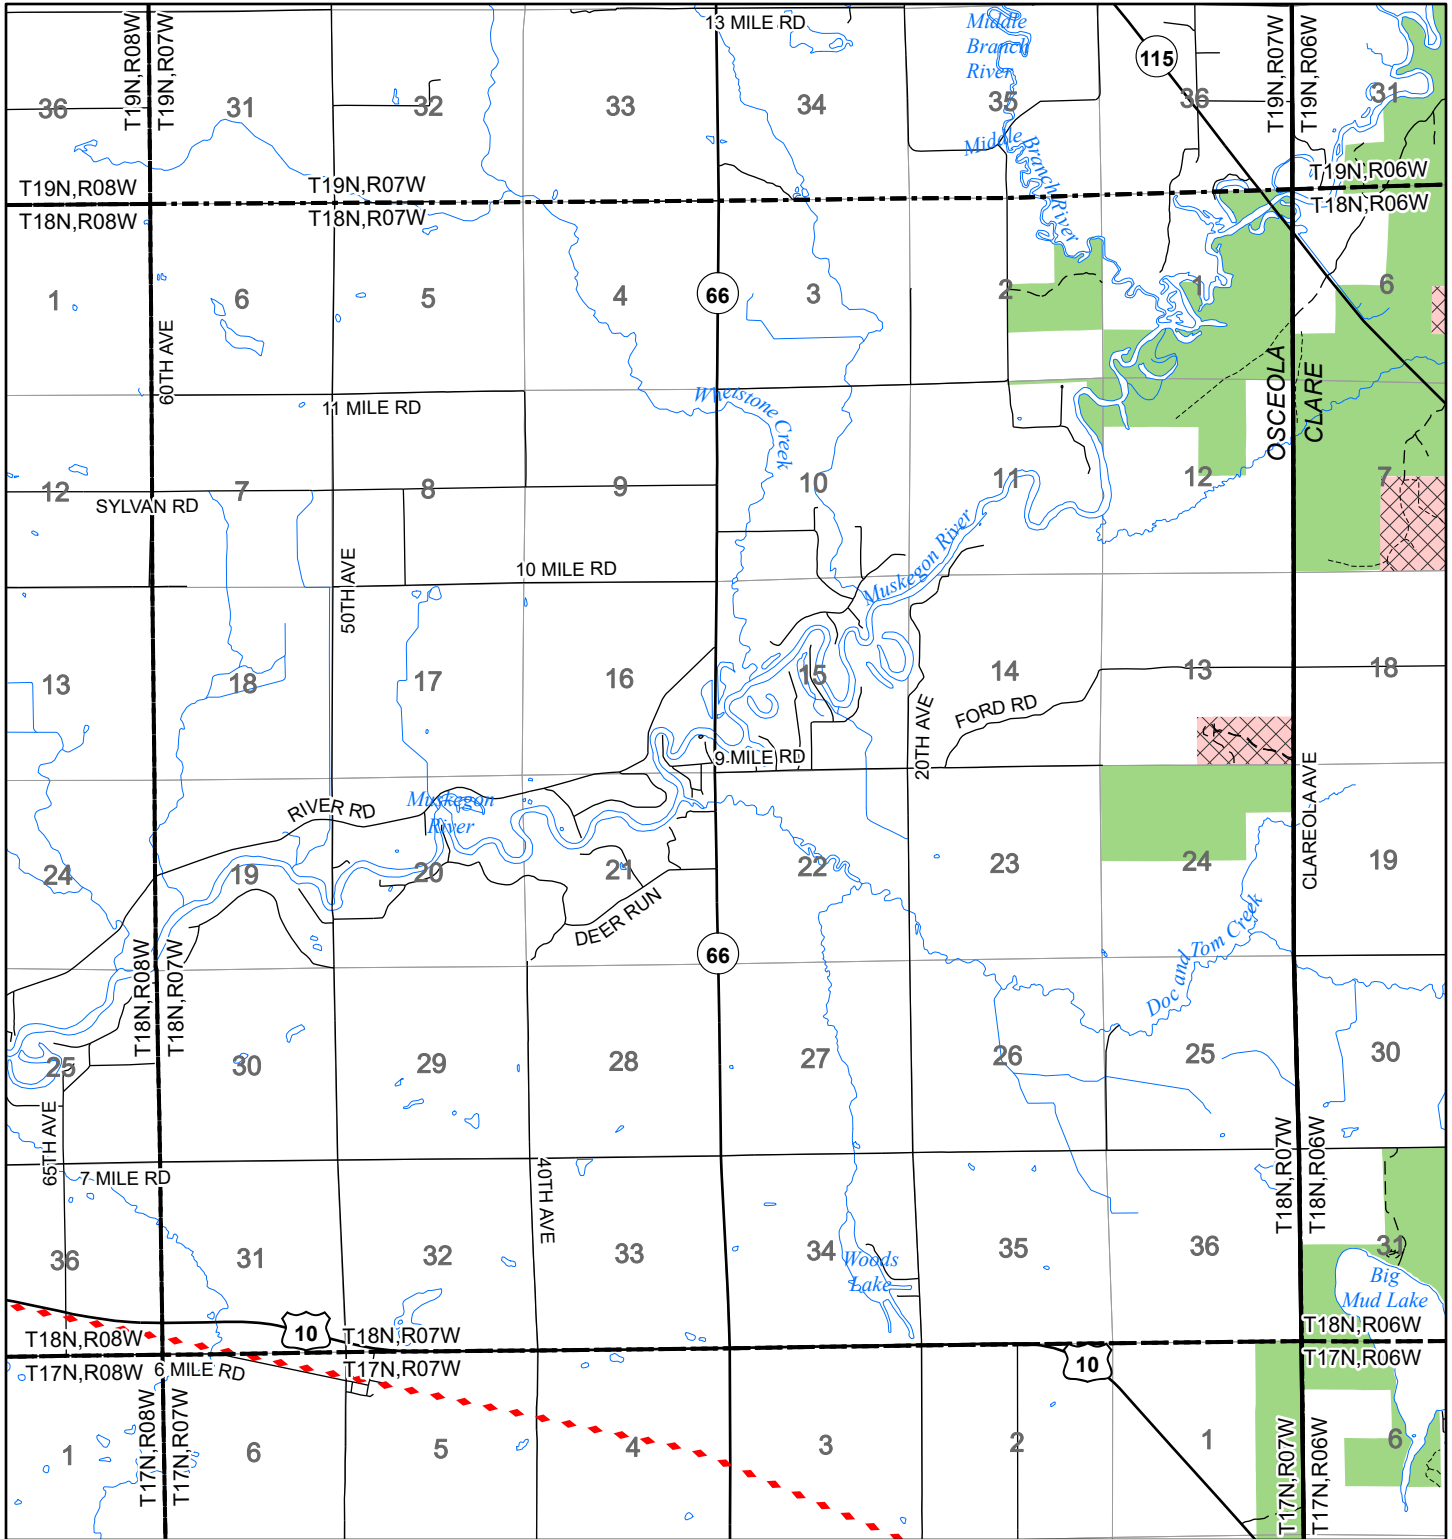

# 2022 Fuelwood Collection Map

## T18N,R07W

### OSCEOLA CO.

- Open to Fuelwood Collection
- Open (Recently Closed Timber Sale)
- State land closed to fuelwood collection
- Snowmobile trail

Effective: April 1, 2022