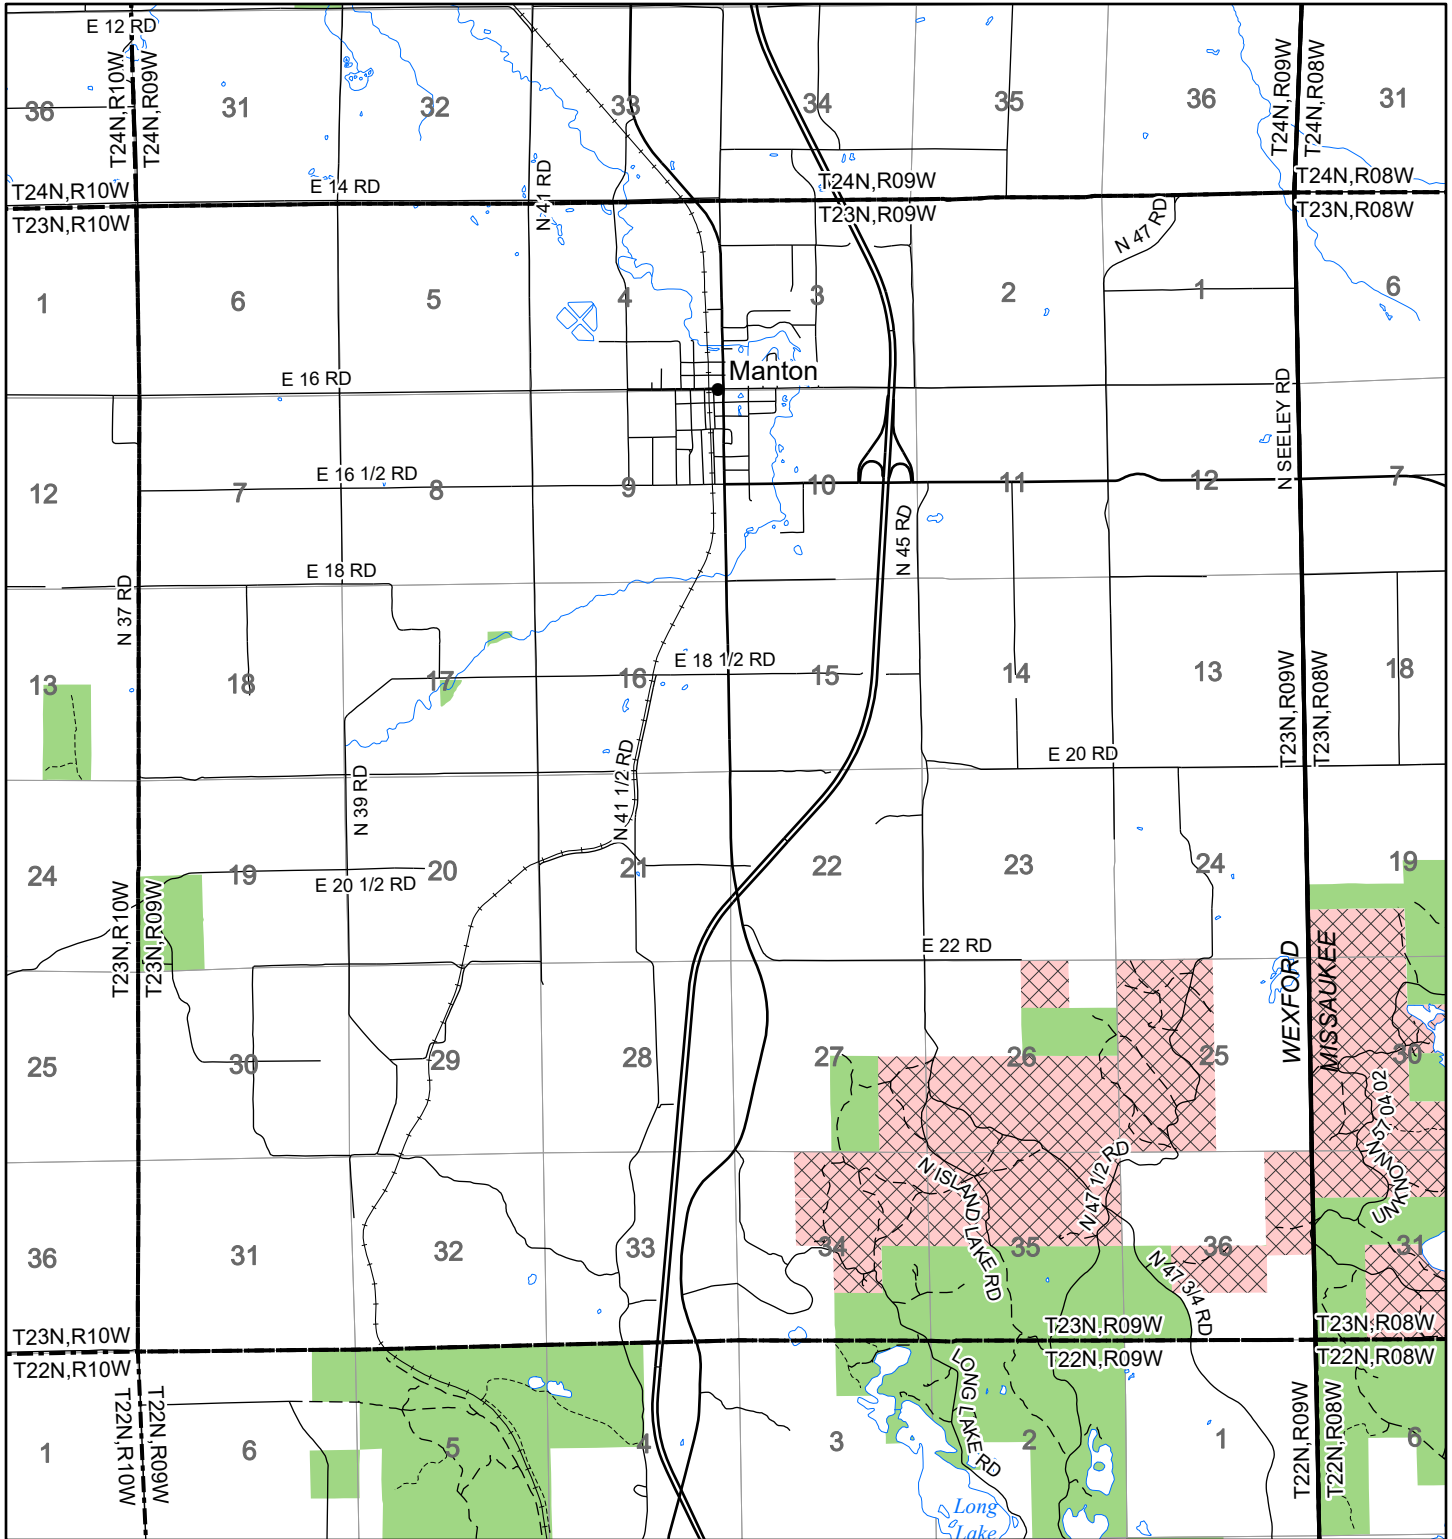

2022 Fuelwood Collection Map

T23N,R09W

WEXFORD CO.

- Open to Fuelwood Collection
- Open (Recently Closed Timber Sale)
- State land closed to fuelwood collection
- Snowmobile trail

Effective: April 1, 2022