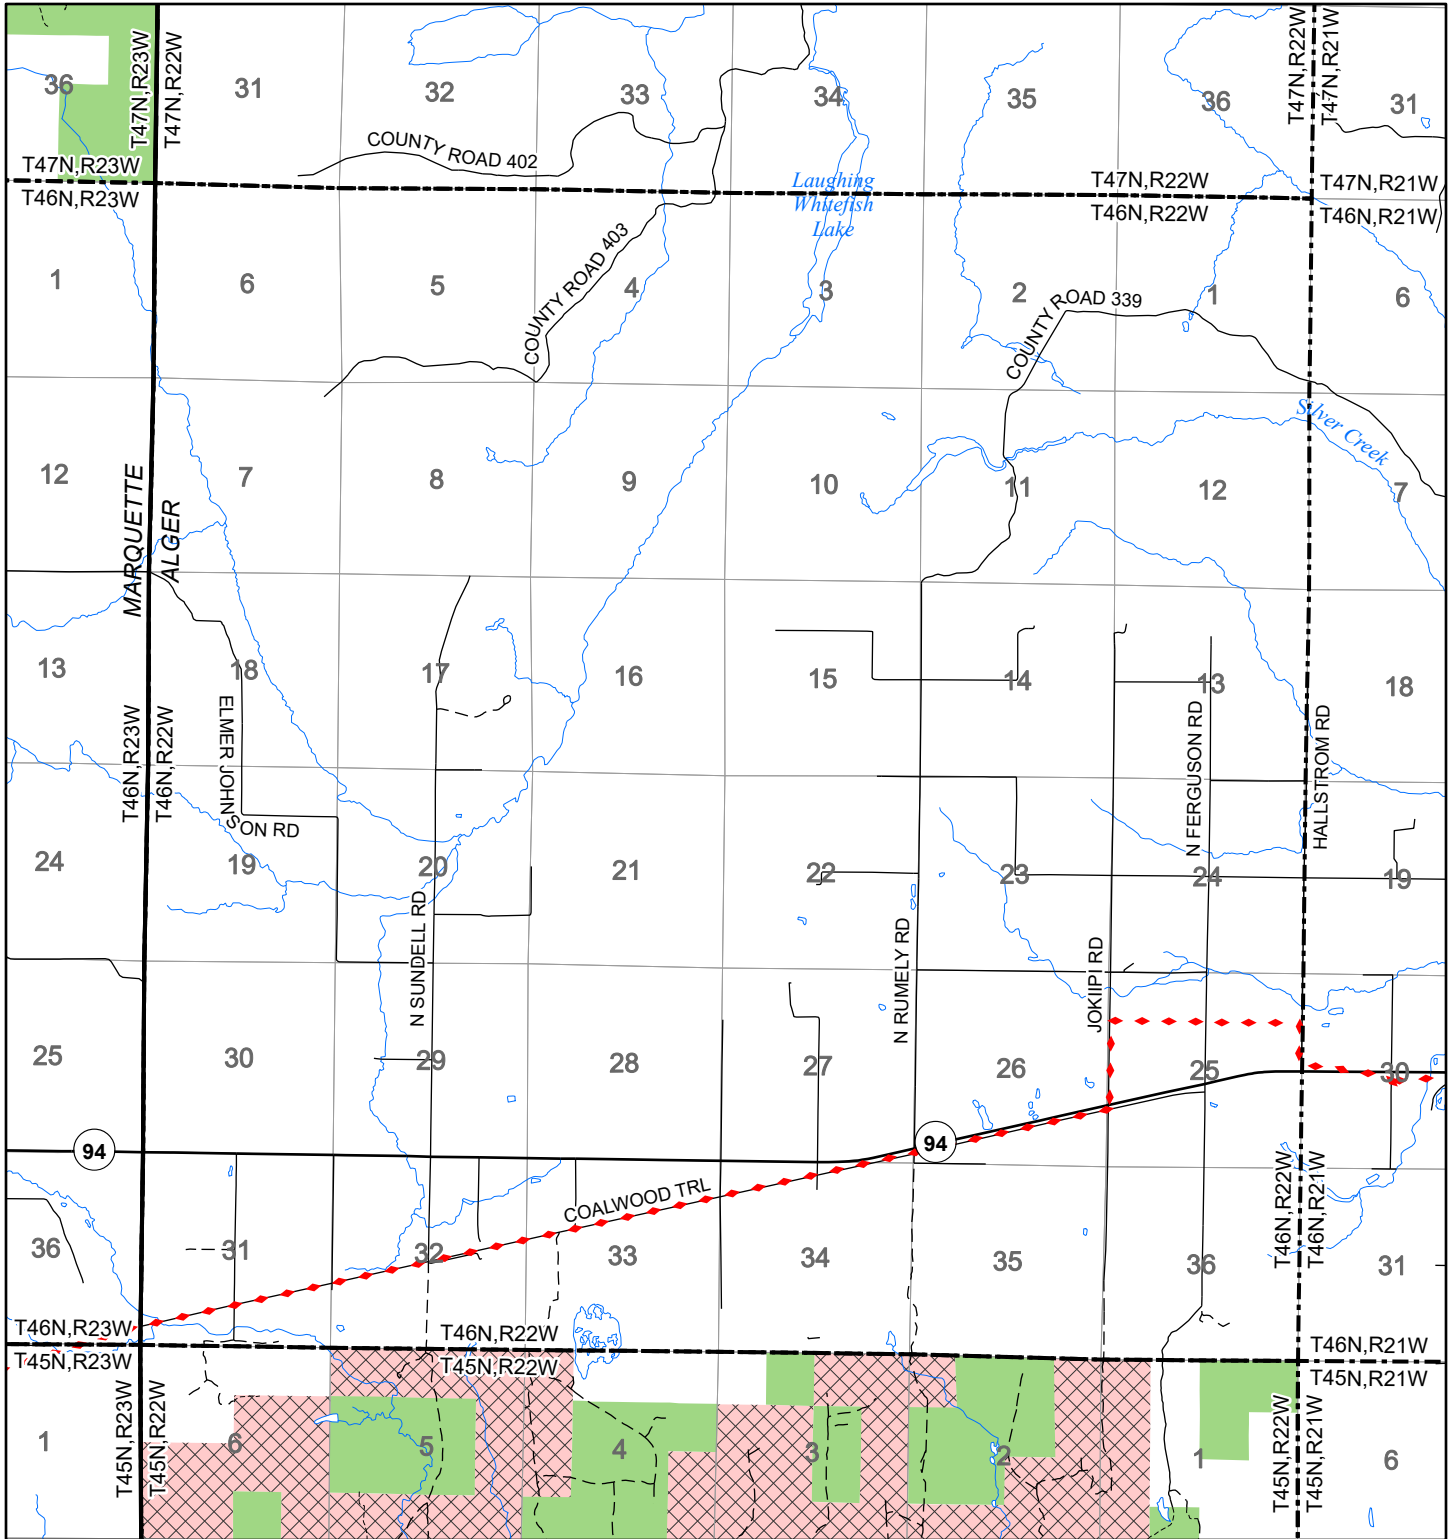

2022 Fuelwood Collection Map

T46N,R22W

ALGER CO.

- Open to Fuelwood Collection
- Open (Recently Closed Timber Sale)
- State land closed to fuelwood collection
- Snowmobile trail

Effective: April 1, 2022