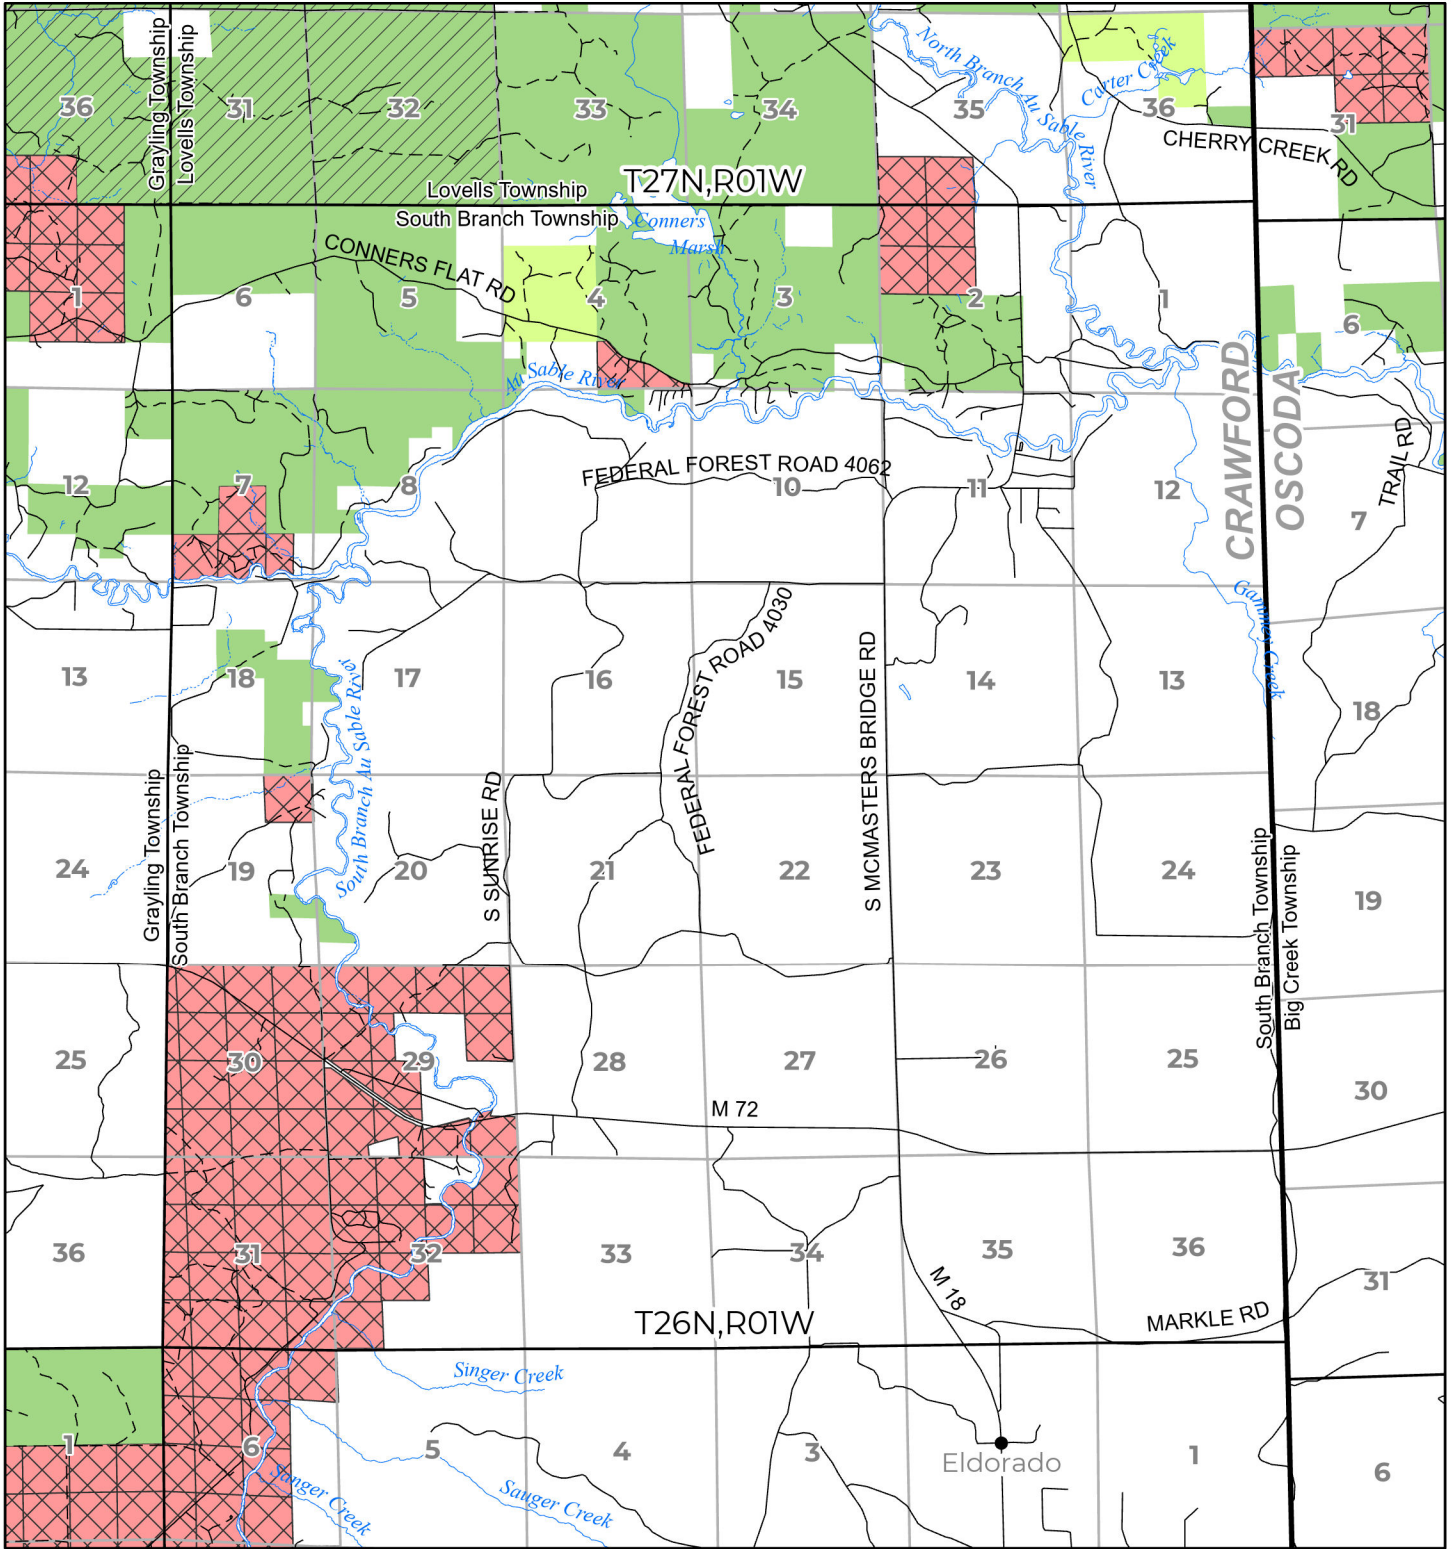

2025 FUELWOOD COLLECTION  
 CRAWFORD COUNTY  
**T26N,R01W**

- Open (Recently Closed Timber Sale)
- Open
- Open (Military Restrictions – Possible closure from May to September)
- Closed