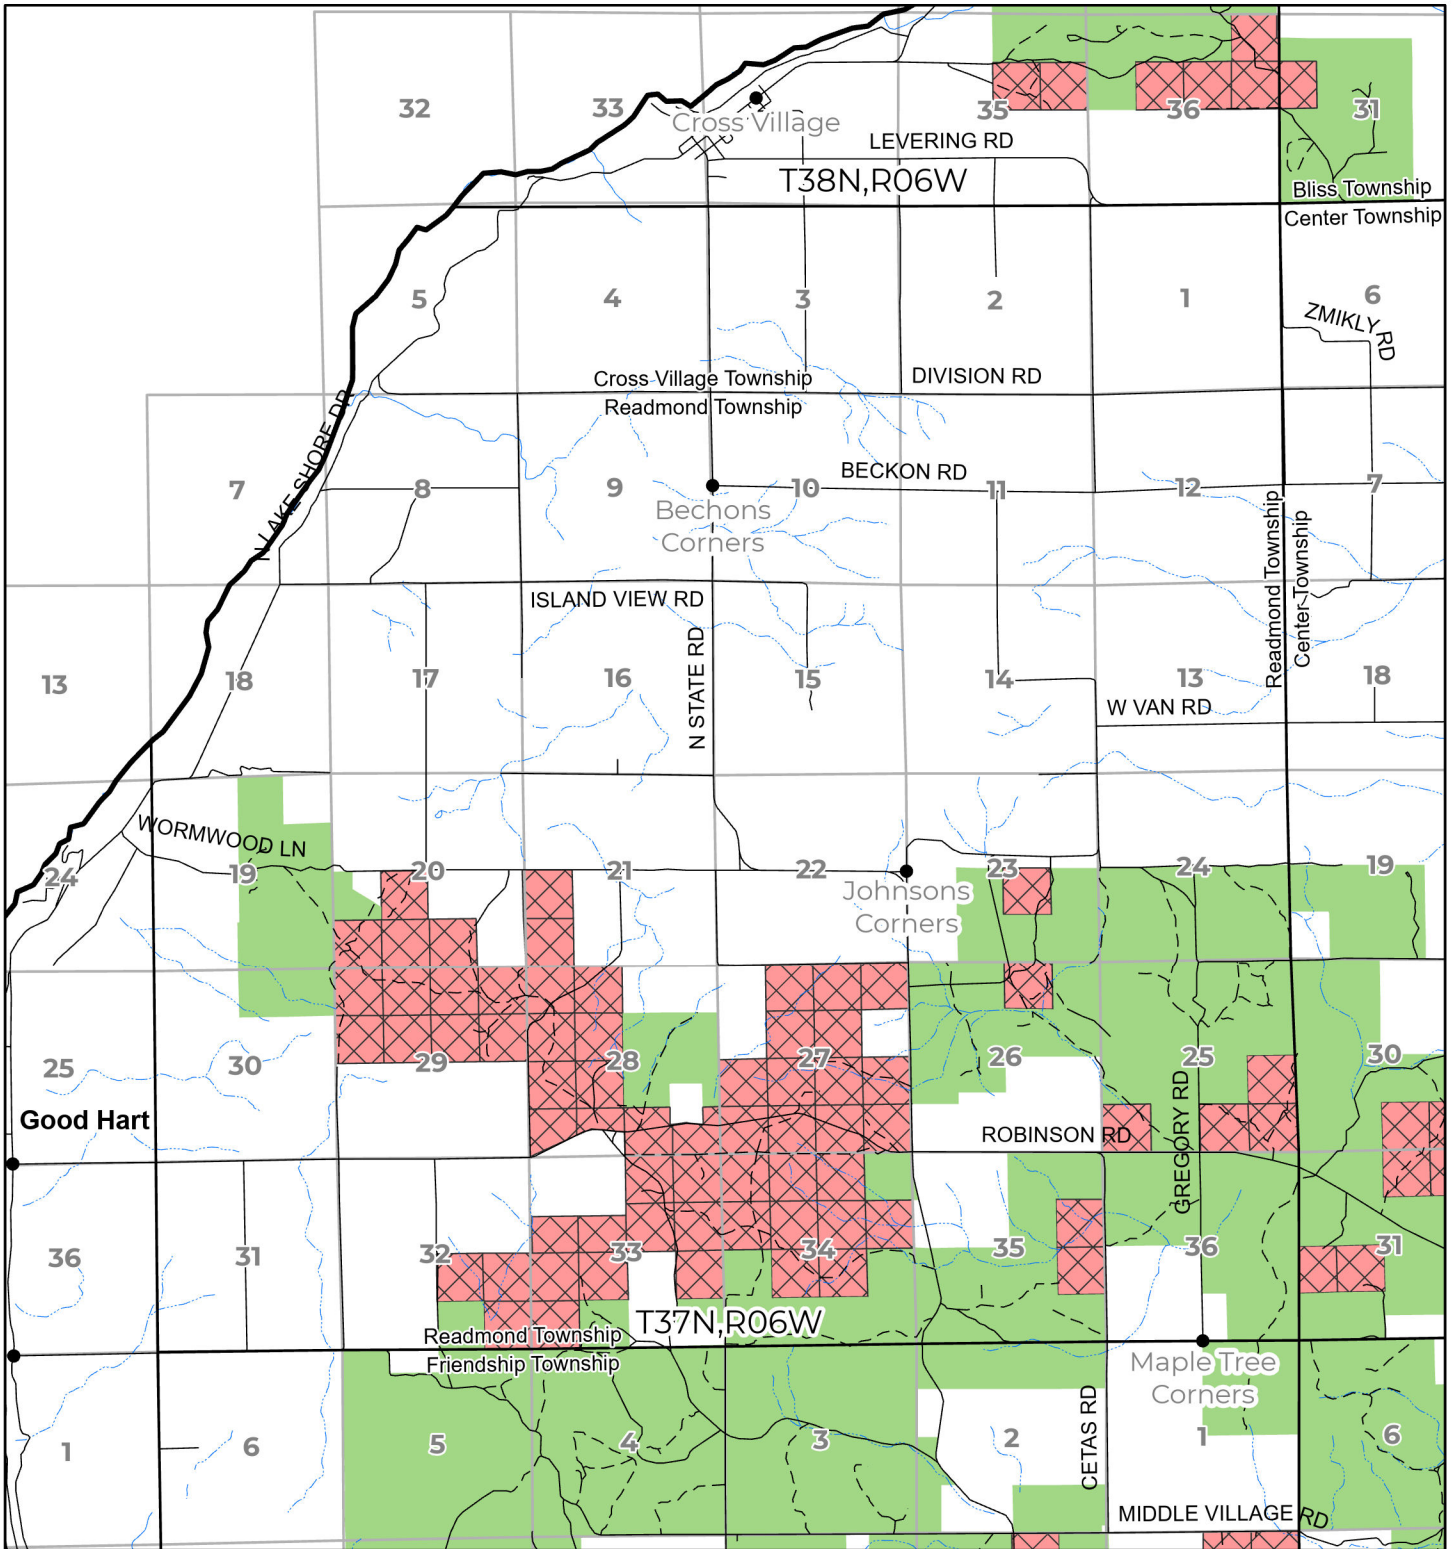

2025 FUELWOOD COLLECTION  
EMMET COUNTY  
T37N,R06W

- Open (Recently Closed Timber Sale)
- Open
- Open (Military Restrictions – Possible closure from May to September)
- Closed