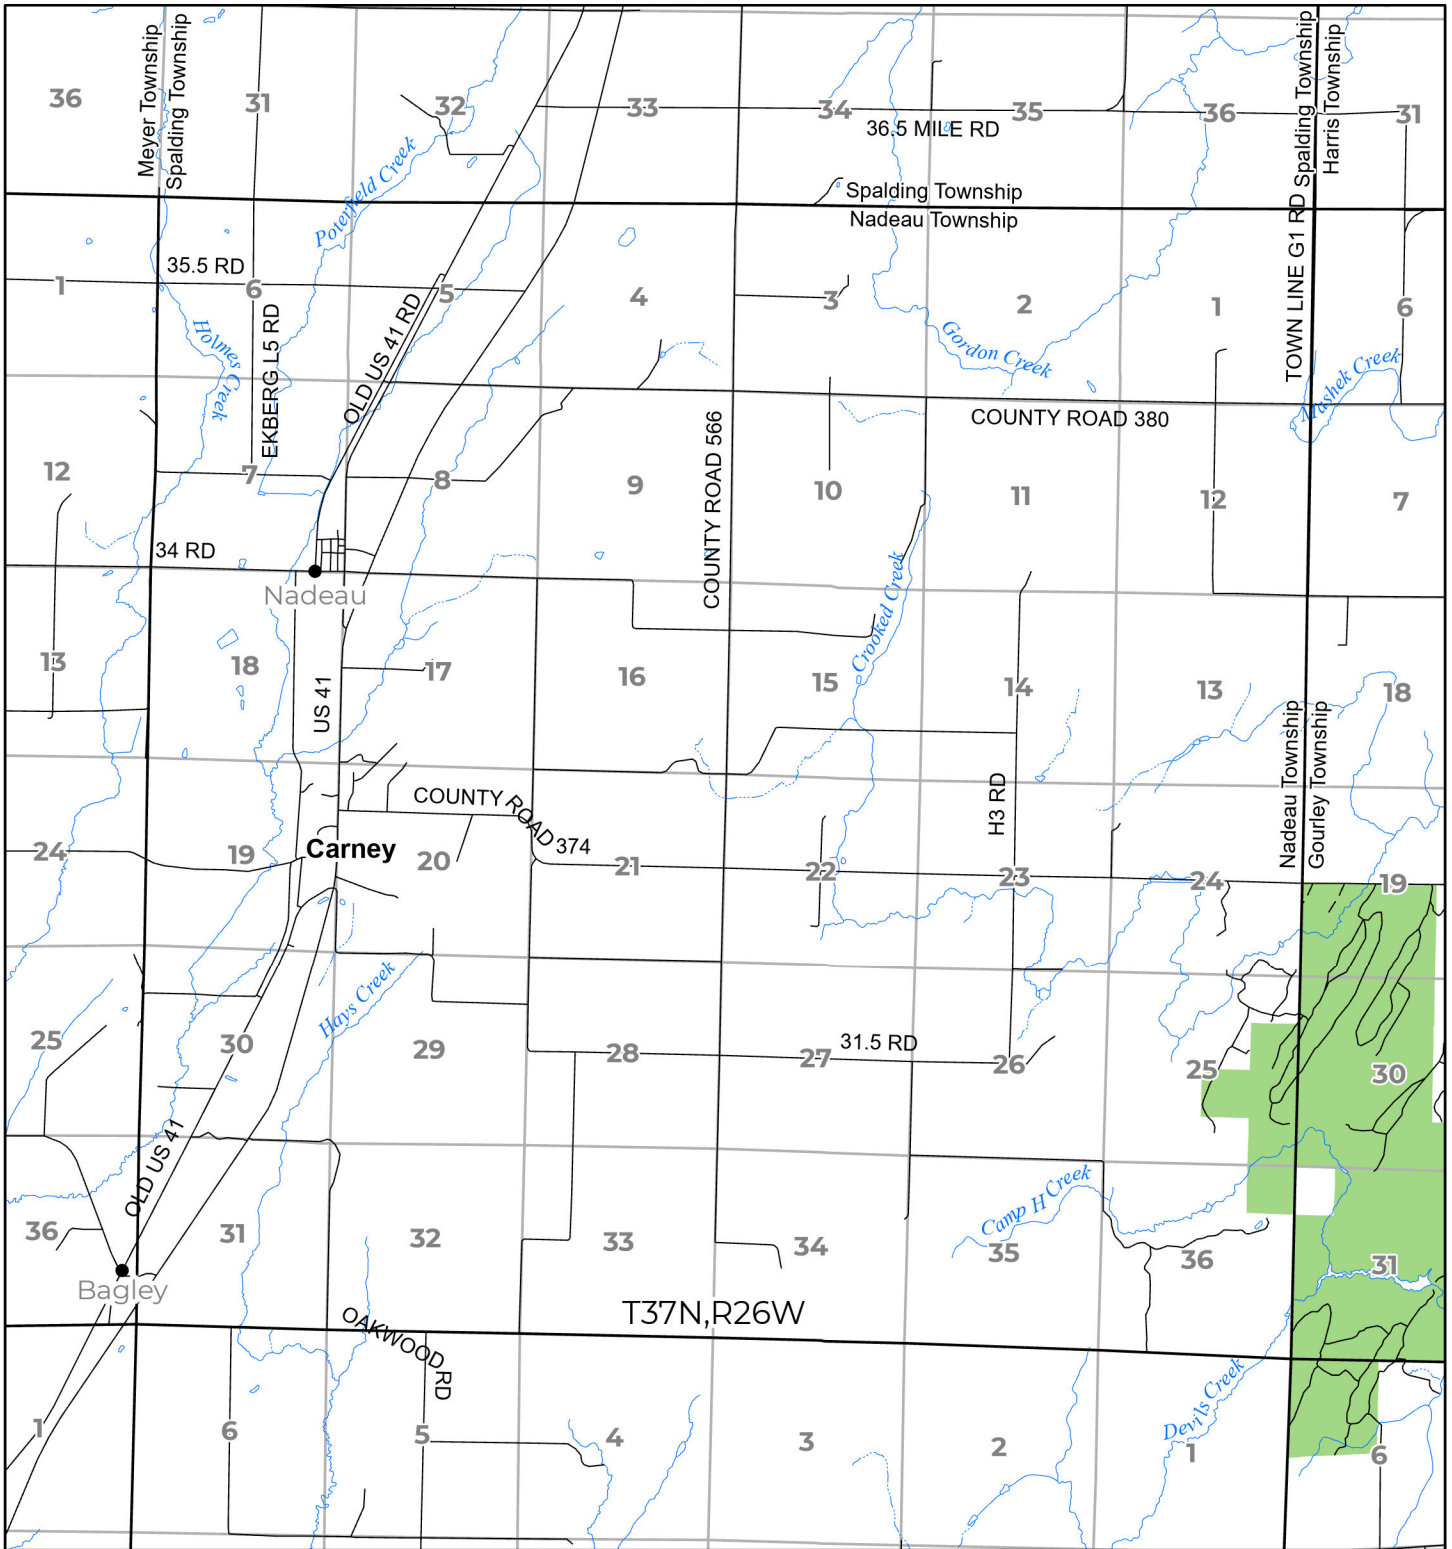

2025 FUELWOOD COLLECTION
 MENONIMEE COUNTY
T37N,R26W

- Open (Recently Closed Timber Sale)
- Open
- Open (Military Restrictions – Possible closure from May to September)
- Closed