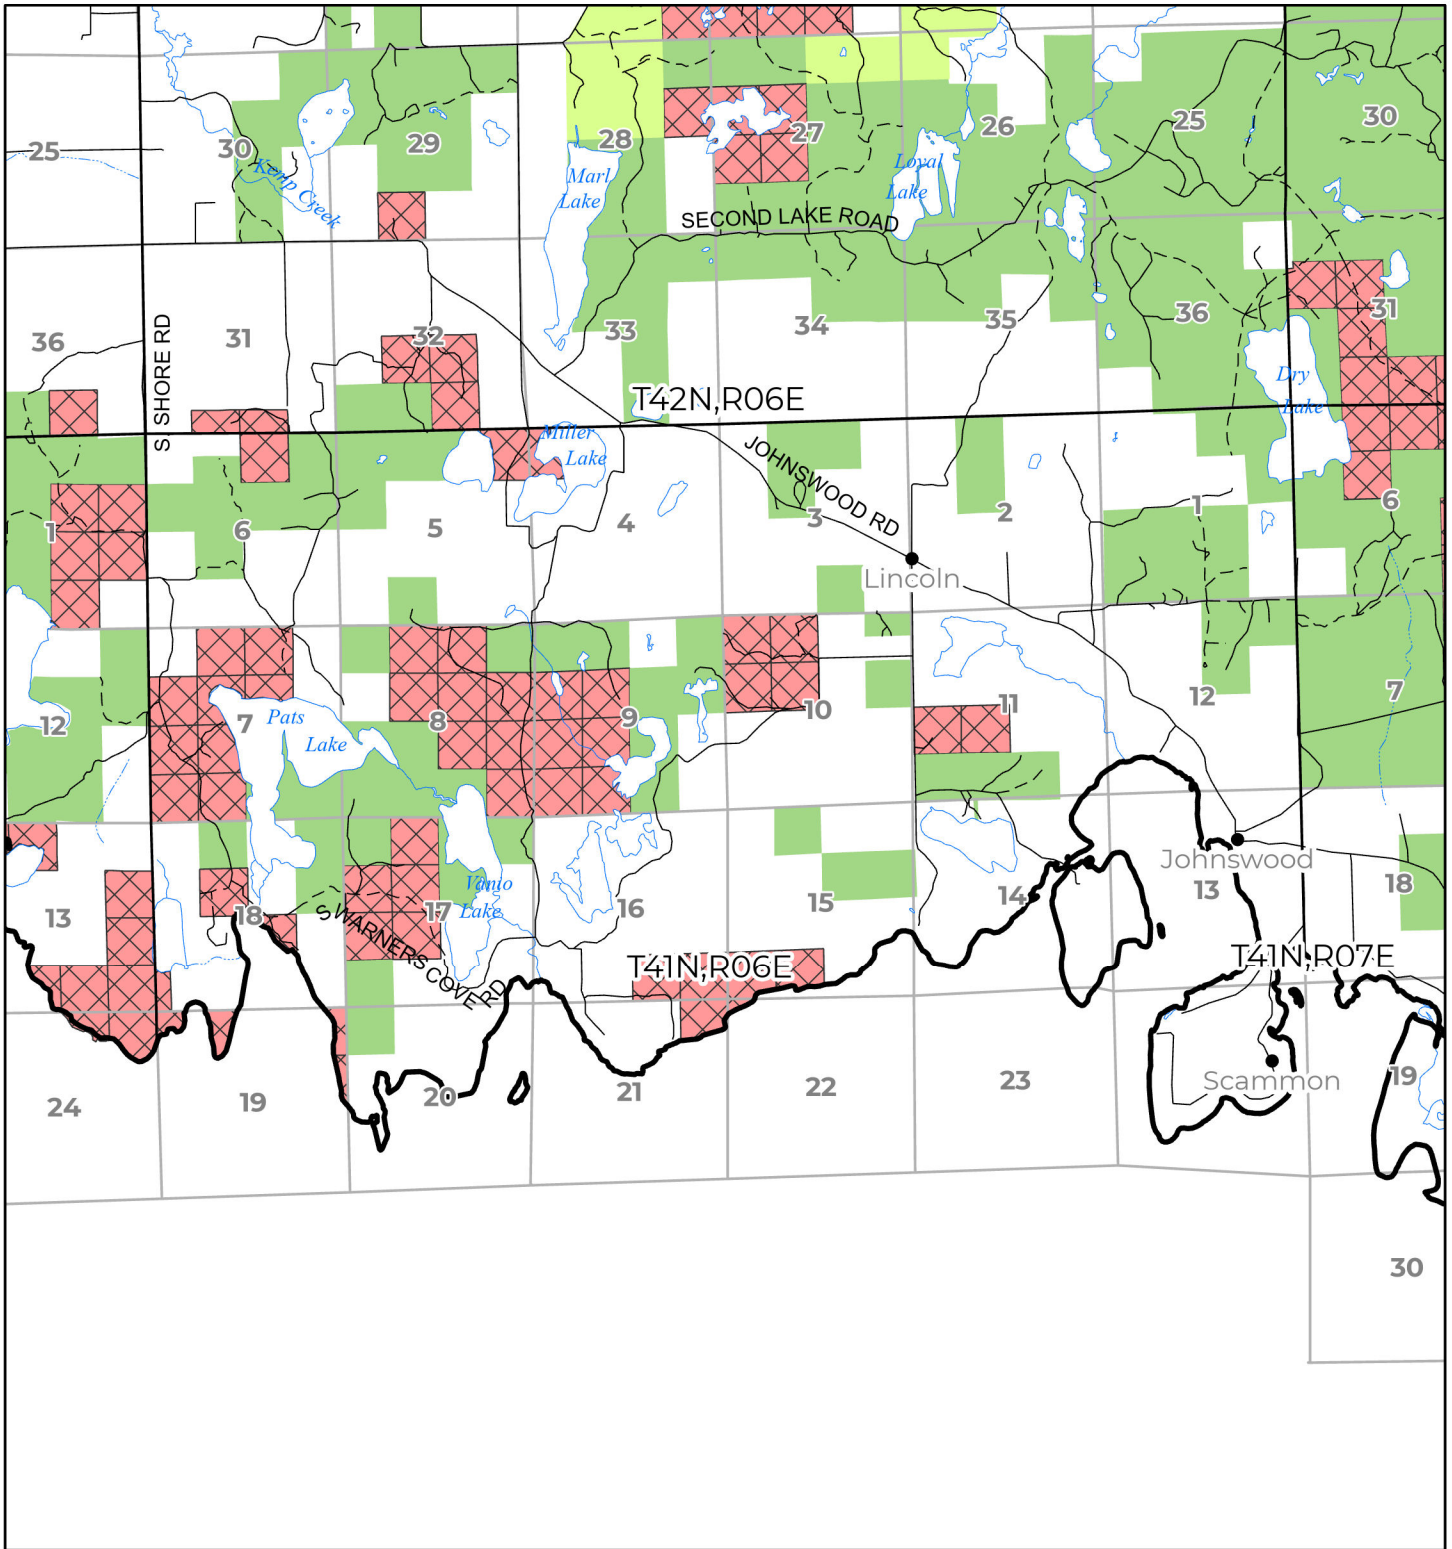

2025 FUELWOOD COLLECTION
 CHIPPEWA COUNTY
T41N,R06E

- Open (Recently Closed Timber Sale)
- Open
- Open (Military Restrictions – Possible closure from May to September)
- Closed