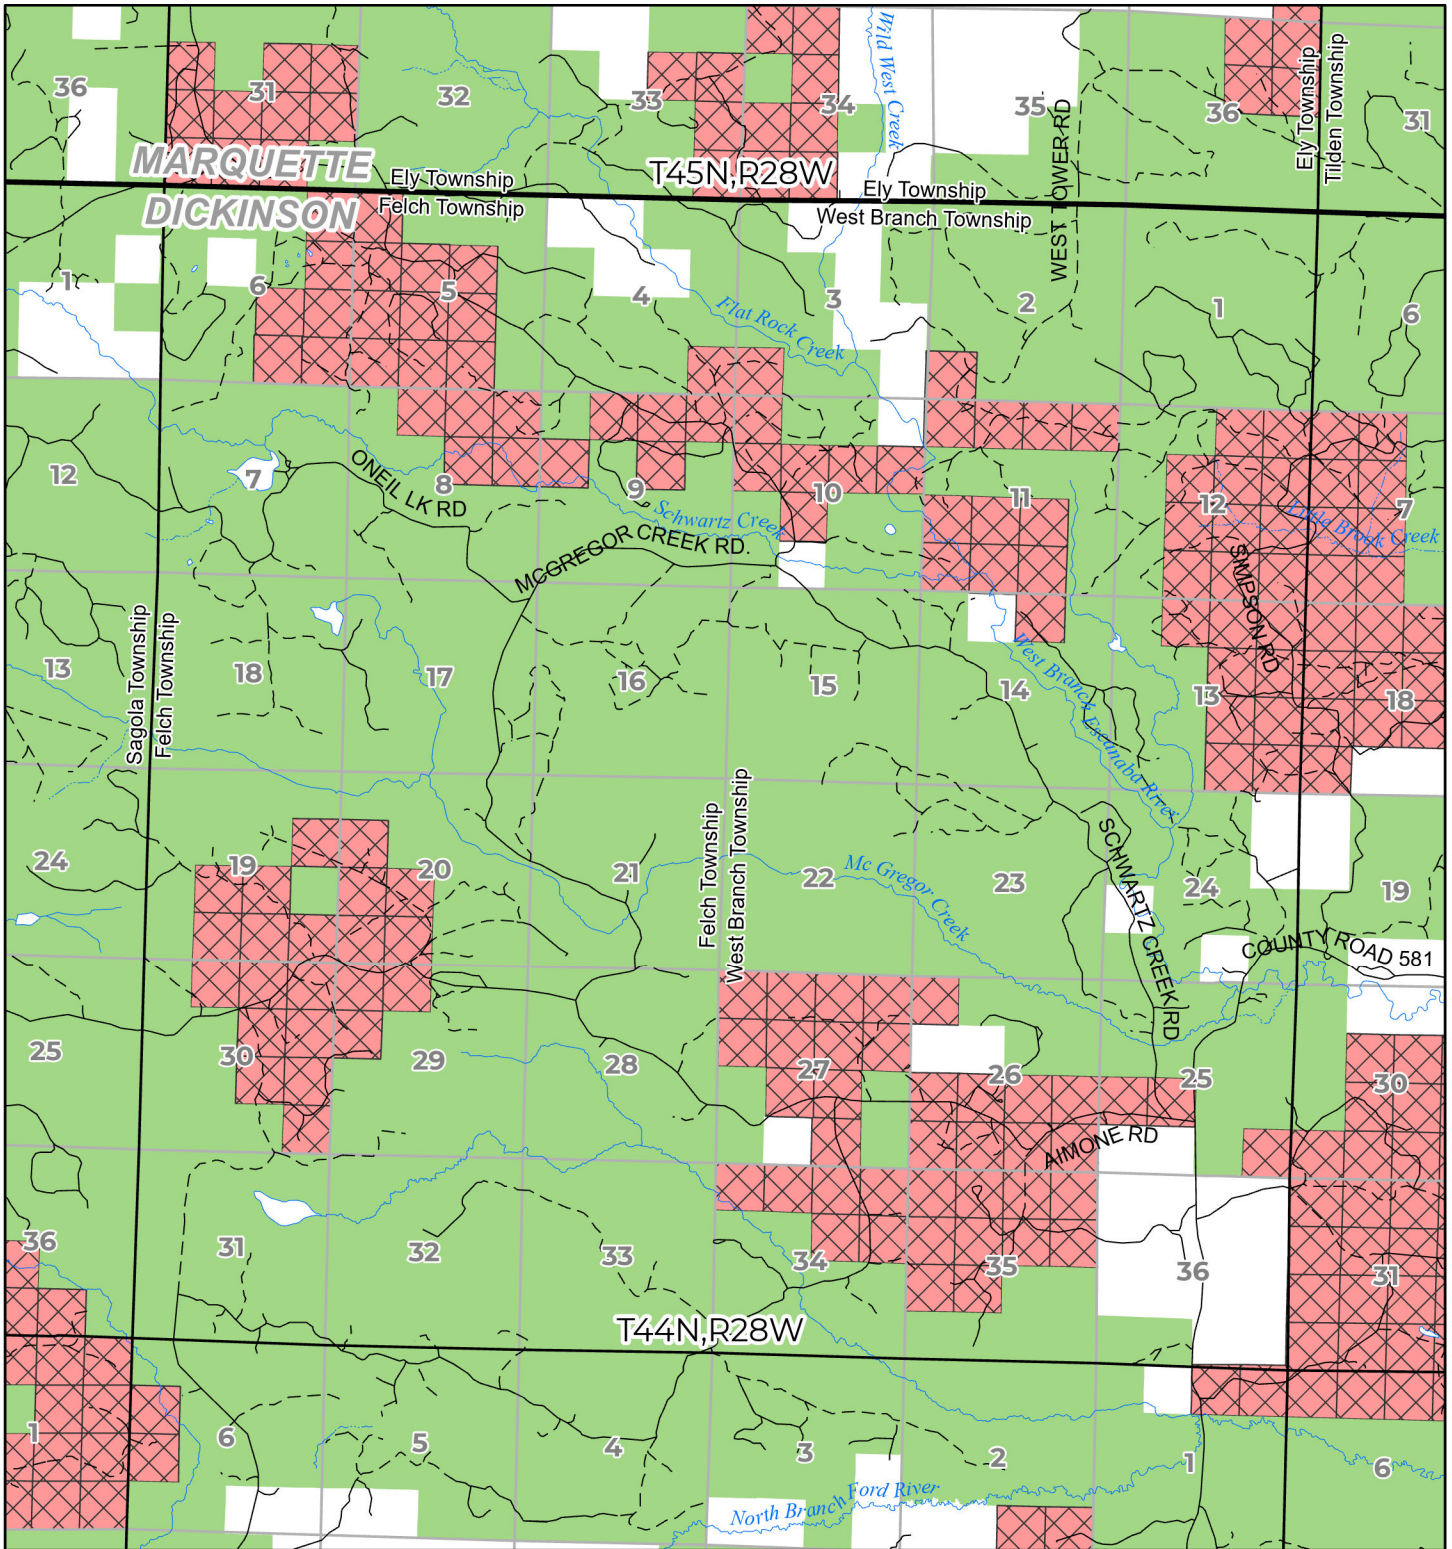

2025 FUELWOOD COLLECTION
 DICKINSON COUNTY
 T44N,R28W

- Open (Recently Closed Timber Sale)
- Open
- Open (Military Restrictions – Possible closure from May to September)
- Closed