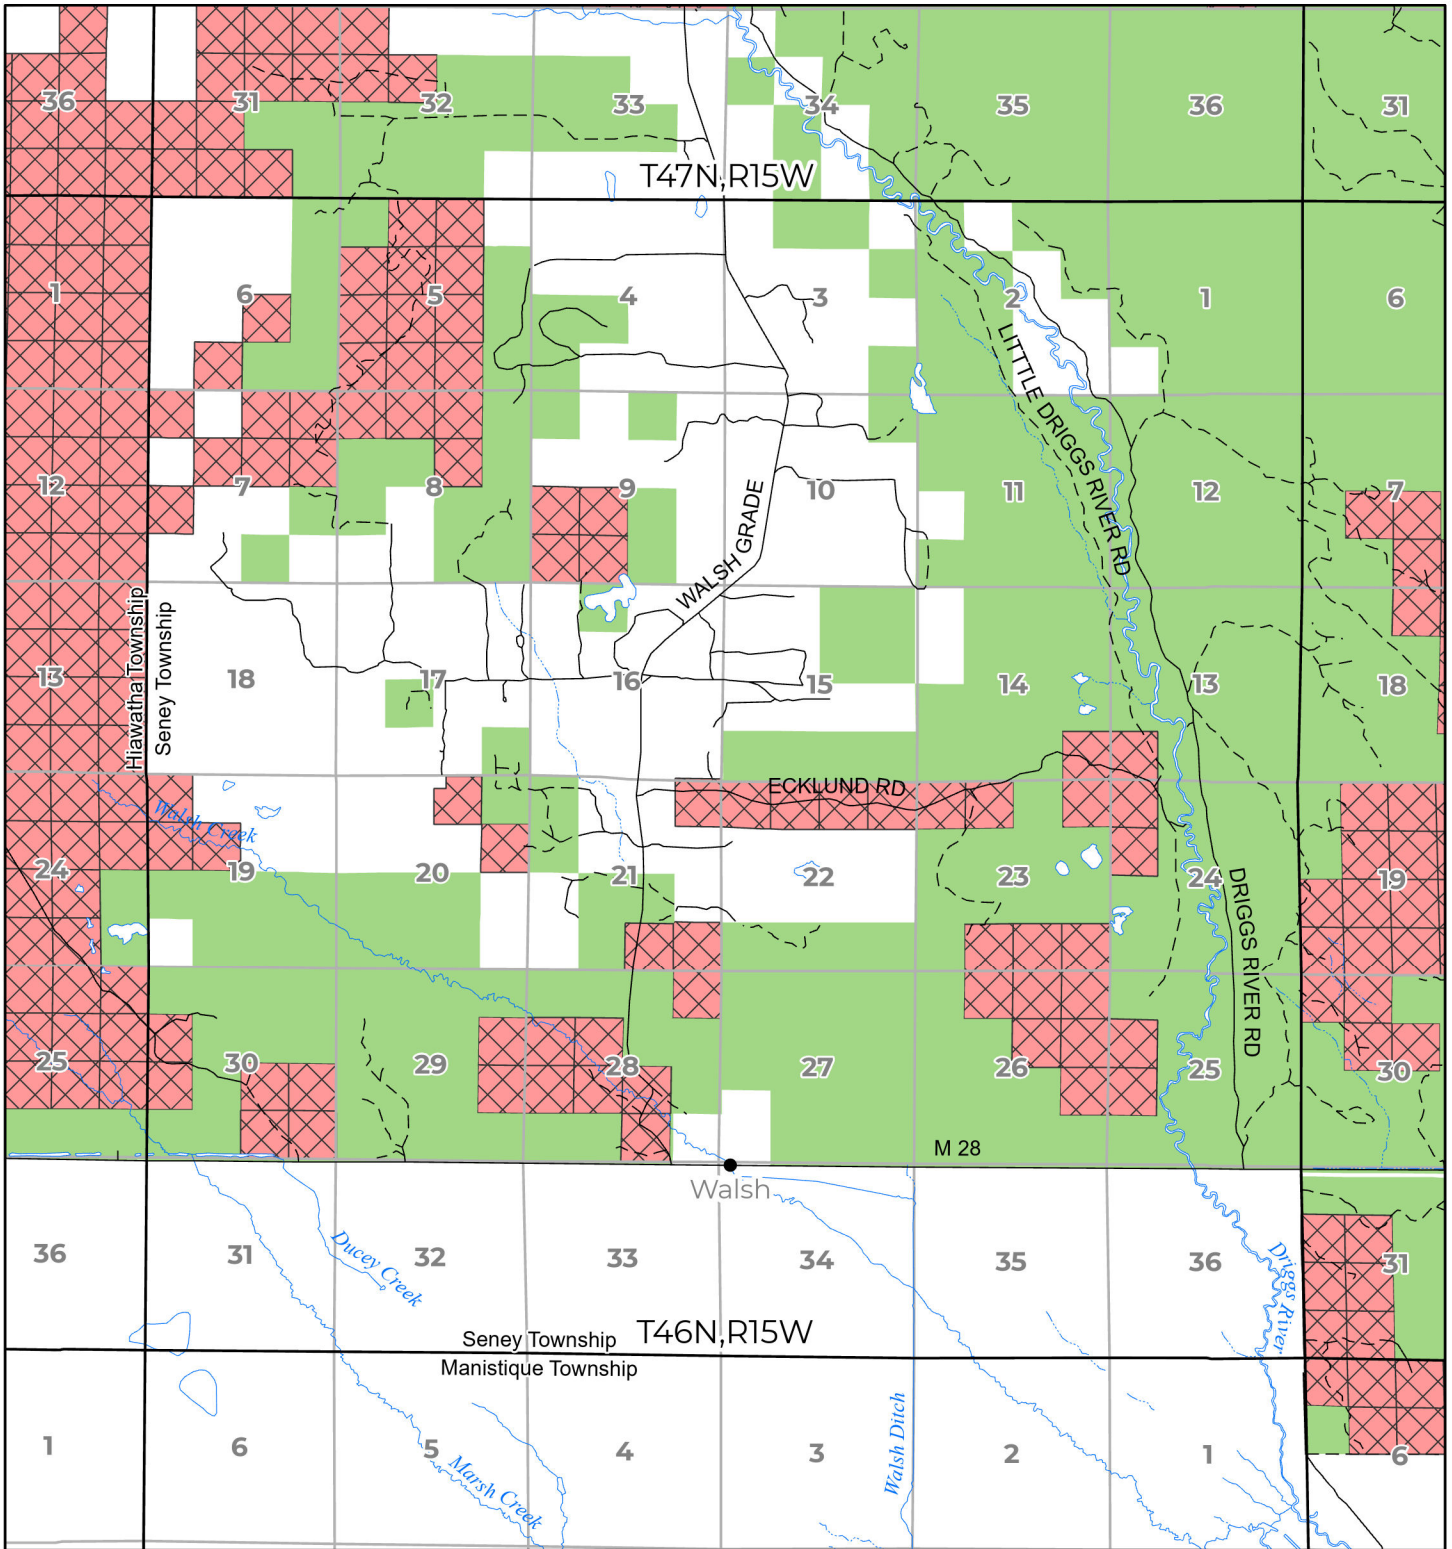

2025 FUELWOOD COLLECTION  
 SCHOOLCRAFT COUNTY  
**T46N,R15W**

- Open (Recently Closed Timber Sale)
- Open
- Open (Military Restrictions – Possible closure from May to September)
- Closed