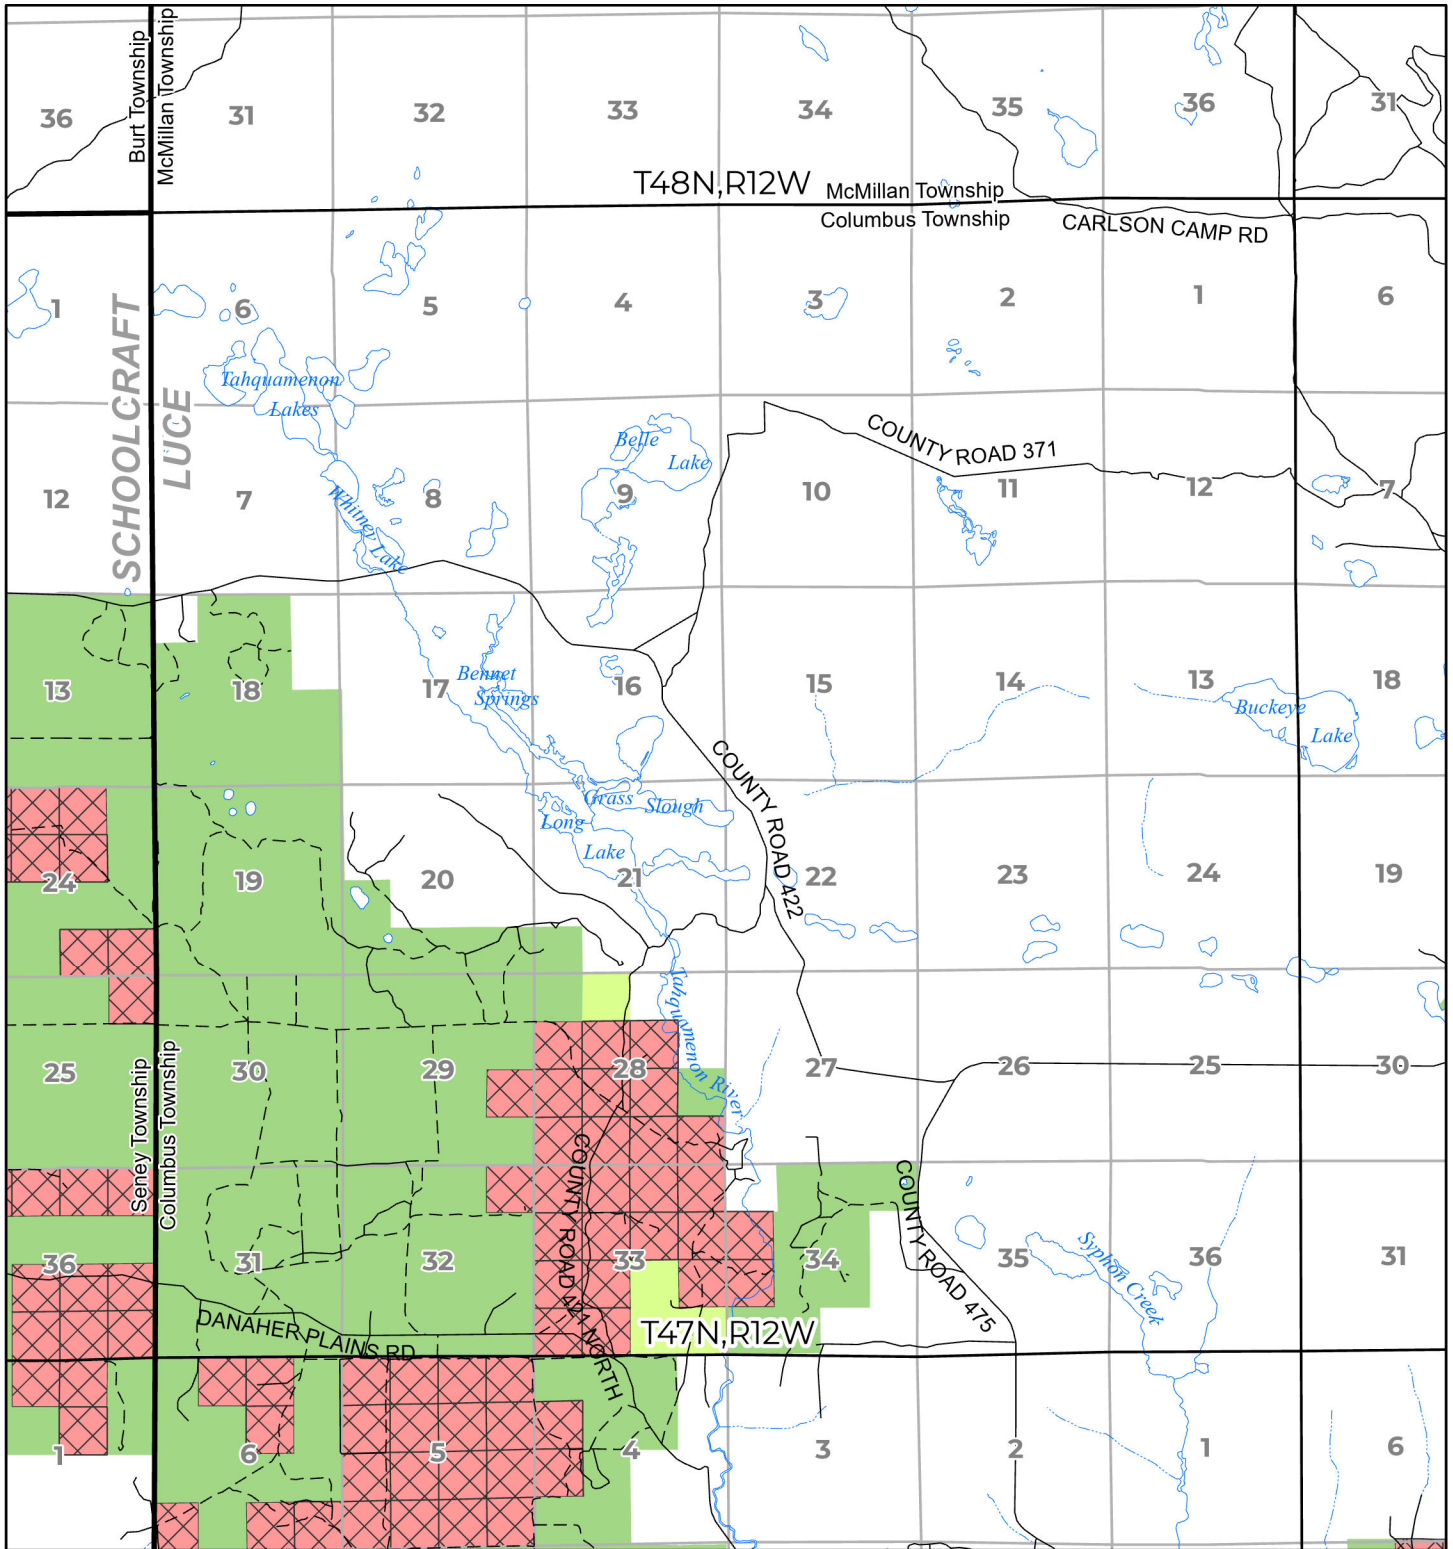

2025 FUELWOOD COLLECTION
 LUCE COUNTY
 T47N,R12W

- Open (Recently Closed Timber Sale)
- Open
- Open (Military Restrictions – Possible closure from May to September)
- Closed