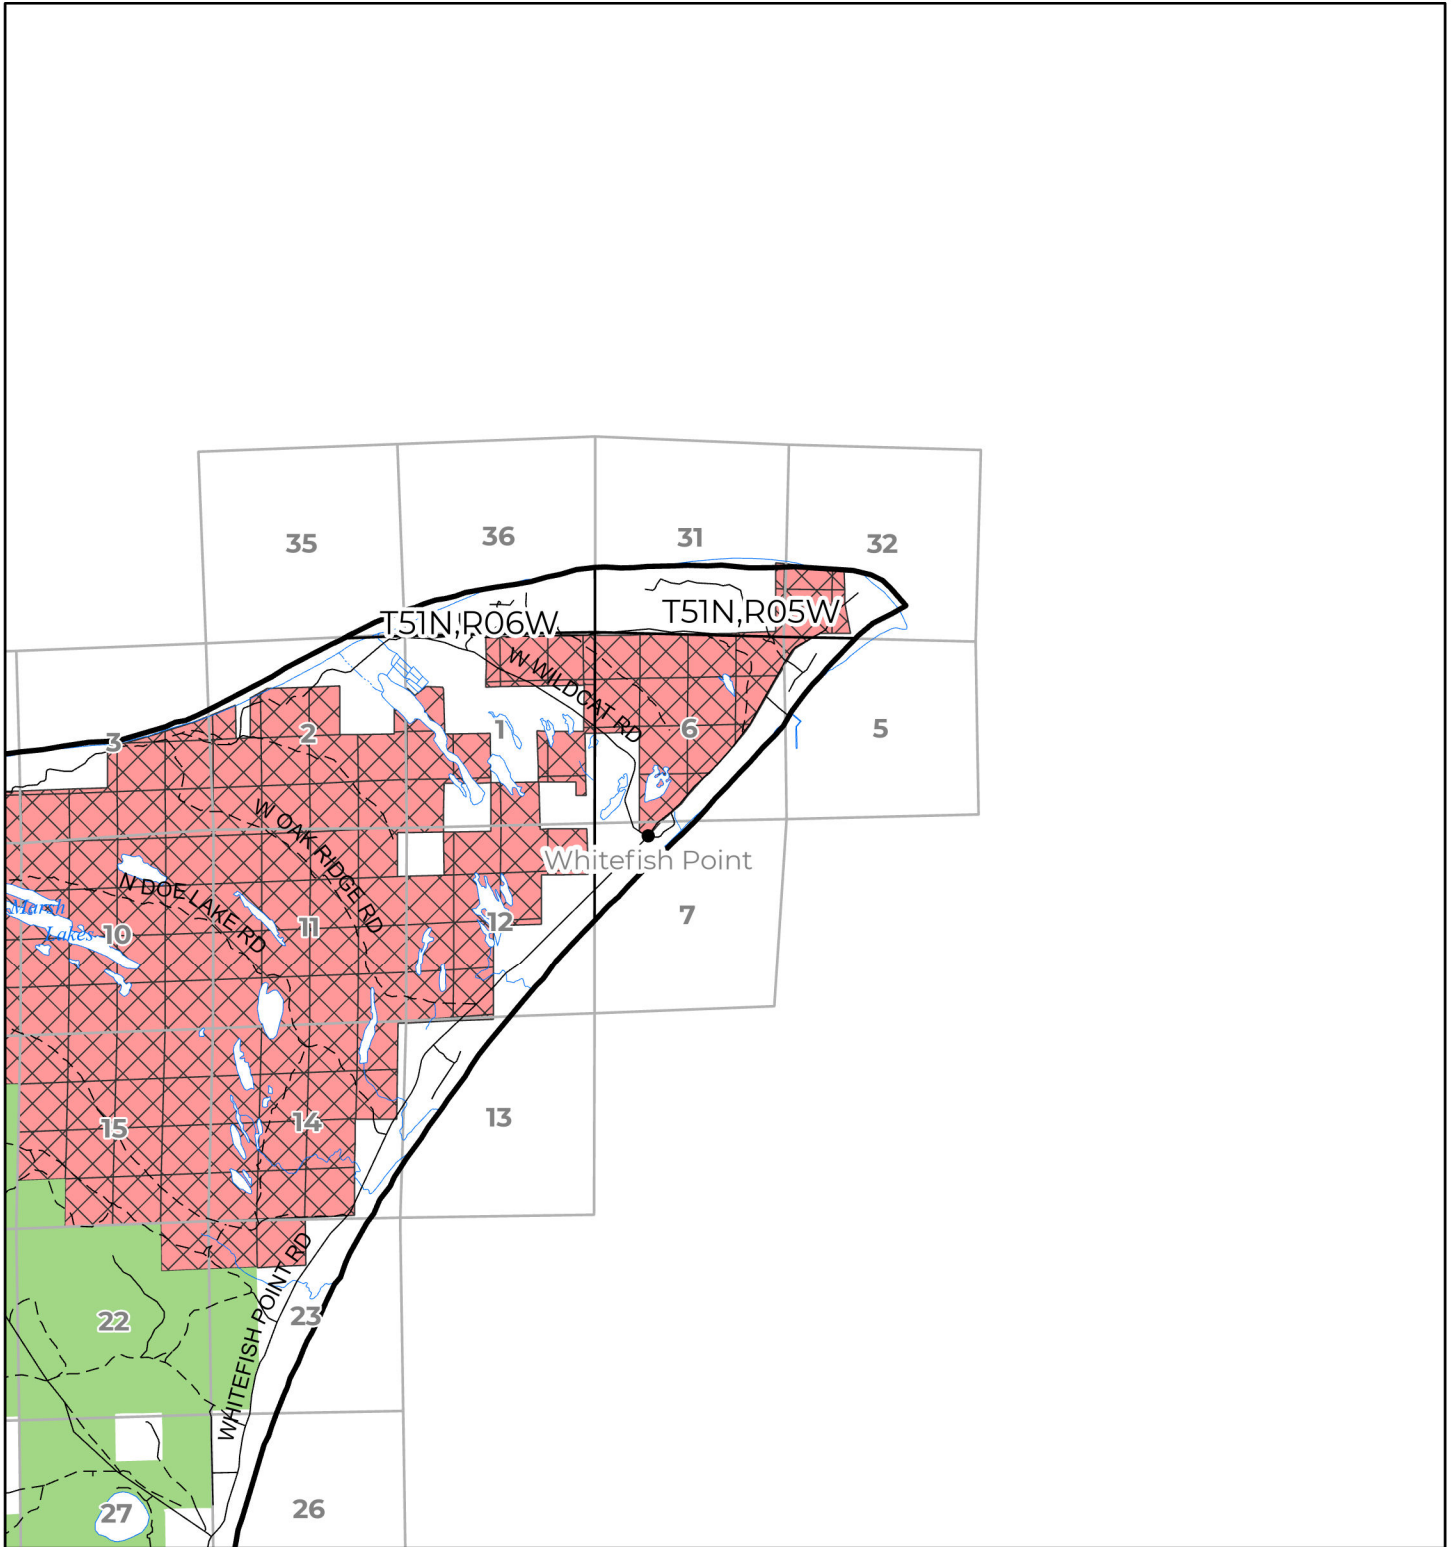

2025 FUELWOOD COLLECTION
 CHIPPEWA COUNTY
T50N,R05W

- Open (Recently Closed Timber Sale)
- Open
- Open (Military Restrictions – Possible closure from May to September)
- Closed