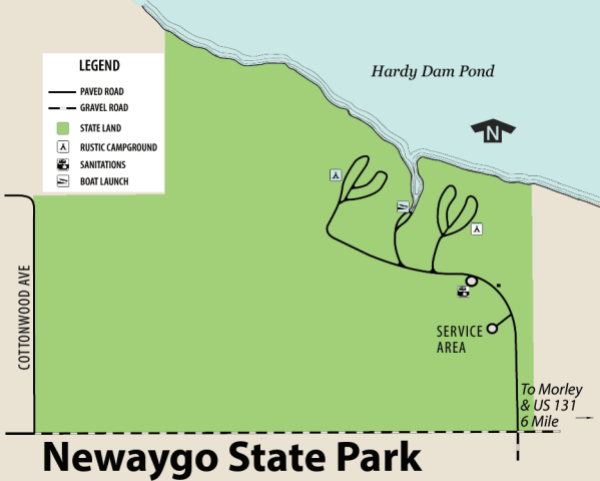

LEGEND

- PAVED ROAD
- - - GRAVEL ROAD
- STATE LAND
- Ⓜ RUSTIC CAMPGROUND
- 🚻 SANITATIONS
- 🚤 BOAT LAUNCH

Hardy Dam Pond

COTTONWOOD AVE

SERVICE AREA

To Morley
& US 131
6 Mile

Newaygo State Park