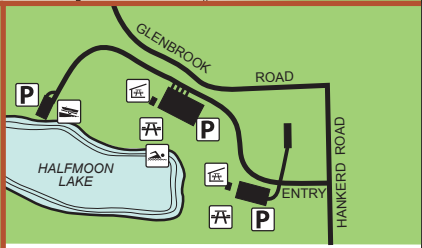

Pinckney State Recreation Area

LEGEND

- PAVED ROAD
- GRAVEL ROAD
- STATE PARK LAND
- PARK HEADQUARTERS
- MODERN CAMPGROUND
- GLENBROOK YURT
- BEACH
- CONCESSIONS
- BOAT LAUNCH
- HIKING/MTN. BIKING TRAIL
- HIKING TRAIL
- EQUESTRIAN TRAIL
- RIDING STABLE
- P PARKING
- RUSTIC CAMPGROUND
- RESTROOM
- OUTHOUSE
- PICNIC AREA
- PICNIC SHELTER
- PRIVATE CAMP
- TUNNEL

BRUIN LAKE CAMPGROUND

HALFMOON LAKE BEACH

PARK LOCATION MAP