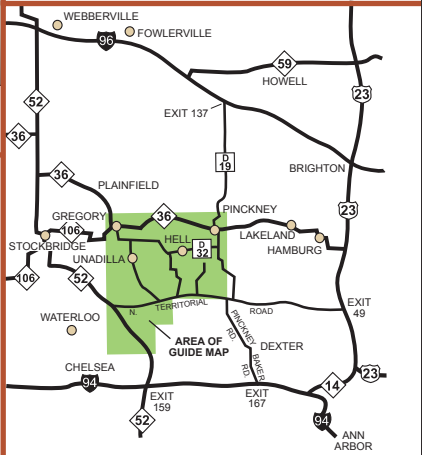

Pinckney State Recreation Area

LEGEND

- PAVED ROAD
- GRAVEL ROAD
- STATE PARK LAND
- PARK HEADQUARTERS
- MODERN CAMPGROUND
- GLENBROOK YURT
- BEACH
- CONCESSIONS
- BOAT LAUNCH
- HIKING/MTN. BIKING TRAIL
- HIKING TRAIL
- EQUESTRIAN TRAIL
- RIDING STABLE
- P PARKING
- RUSTIC CAMPGROUND
- RESTROOM
- OUTHOUSE
- PICNIC AREA
- PICNIC SHELTER
- PRIVATE CAMP
- TUNNEL

BRUIN LAKE CAMPGROUND

HALFMOON LAKE BEACH

PARK LOCATION MAP