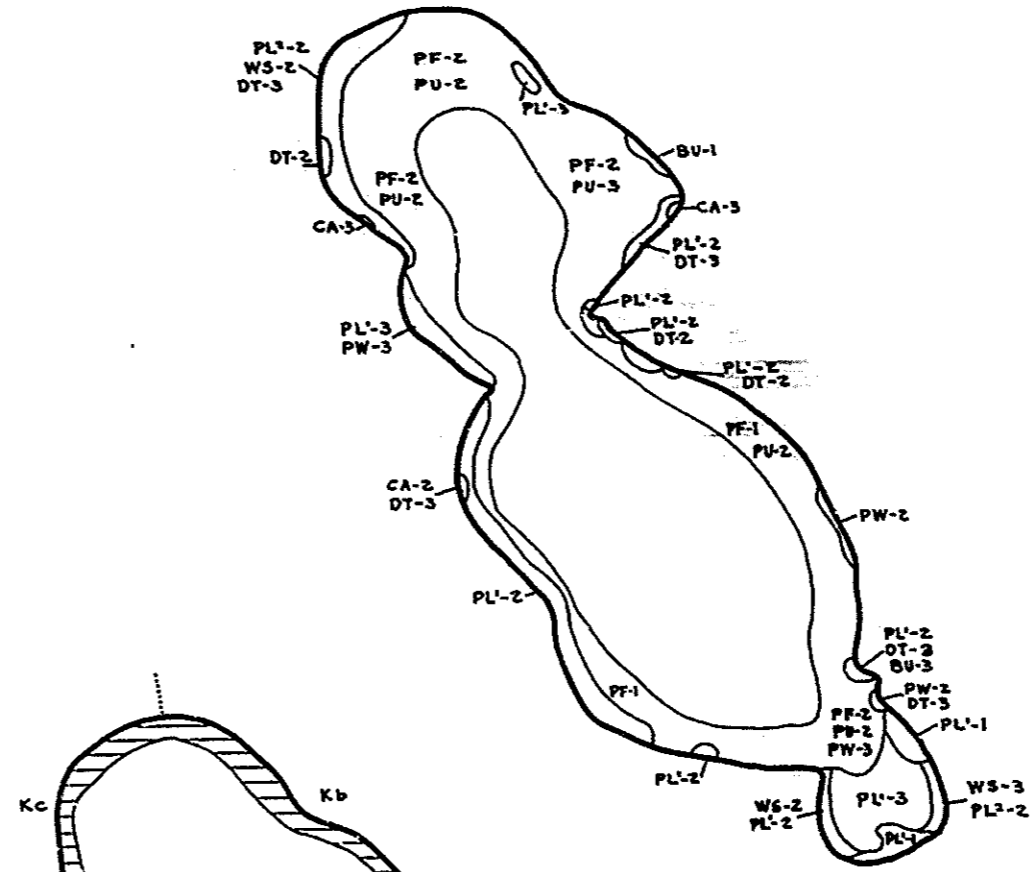

65-8-1

R-9  
U.S. Department of Agriculture  
Forest Service  
LAKE AND STREAM SURVEY  
BITELY LAKE  
Manistee National Forest  
Michigan

Location: Sec. 27, 28, 33, 34, T.16N. R.15W.  
Scale: 1/4 inch = 1 Mile

Area 36.2 Acres  
Length of Shoreline 1.28 Miles

Contour Map  
Contour Interval = 5'

Aquatic Vegetation Map

1 - Abundant  
2 - Common  
3 - Rare

Cover Type and  
Lake Bottom Soil Type Map