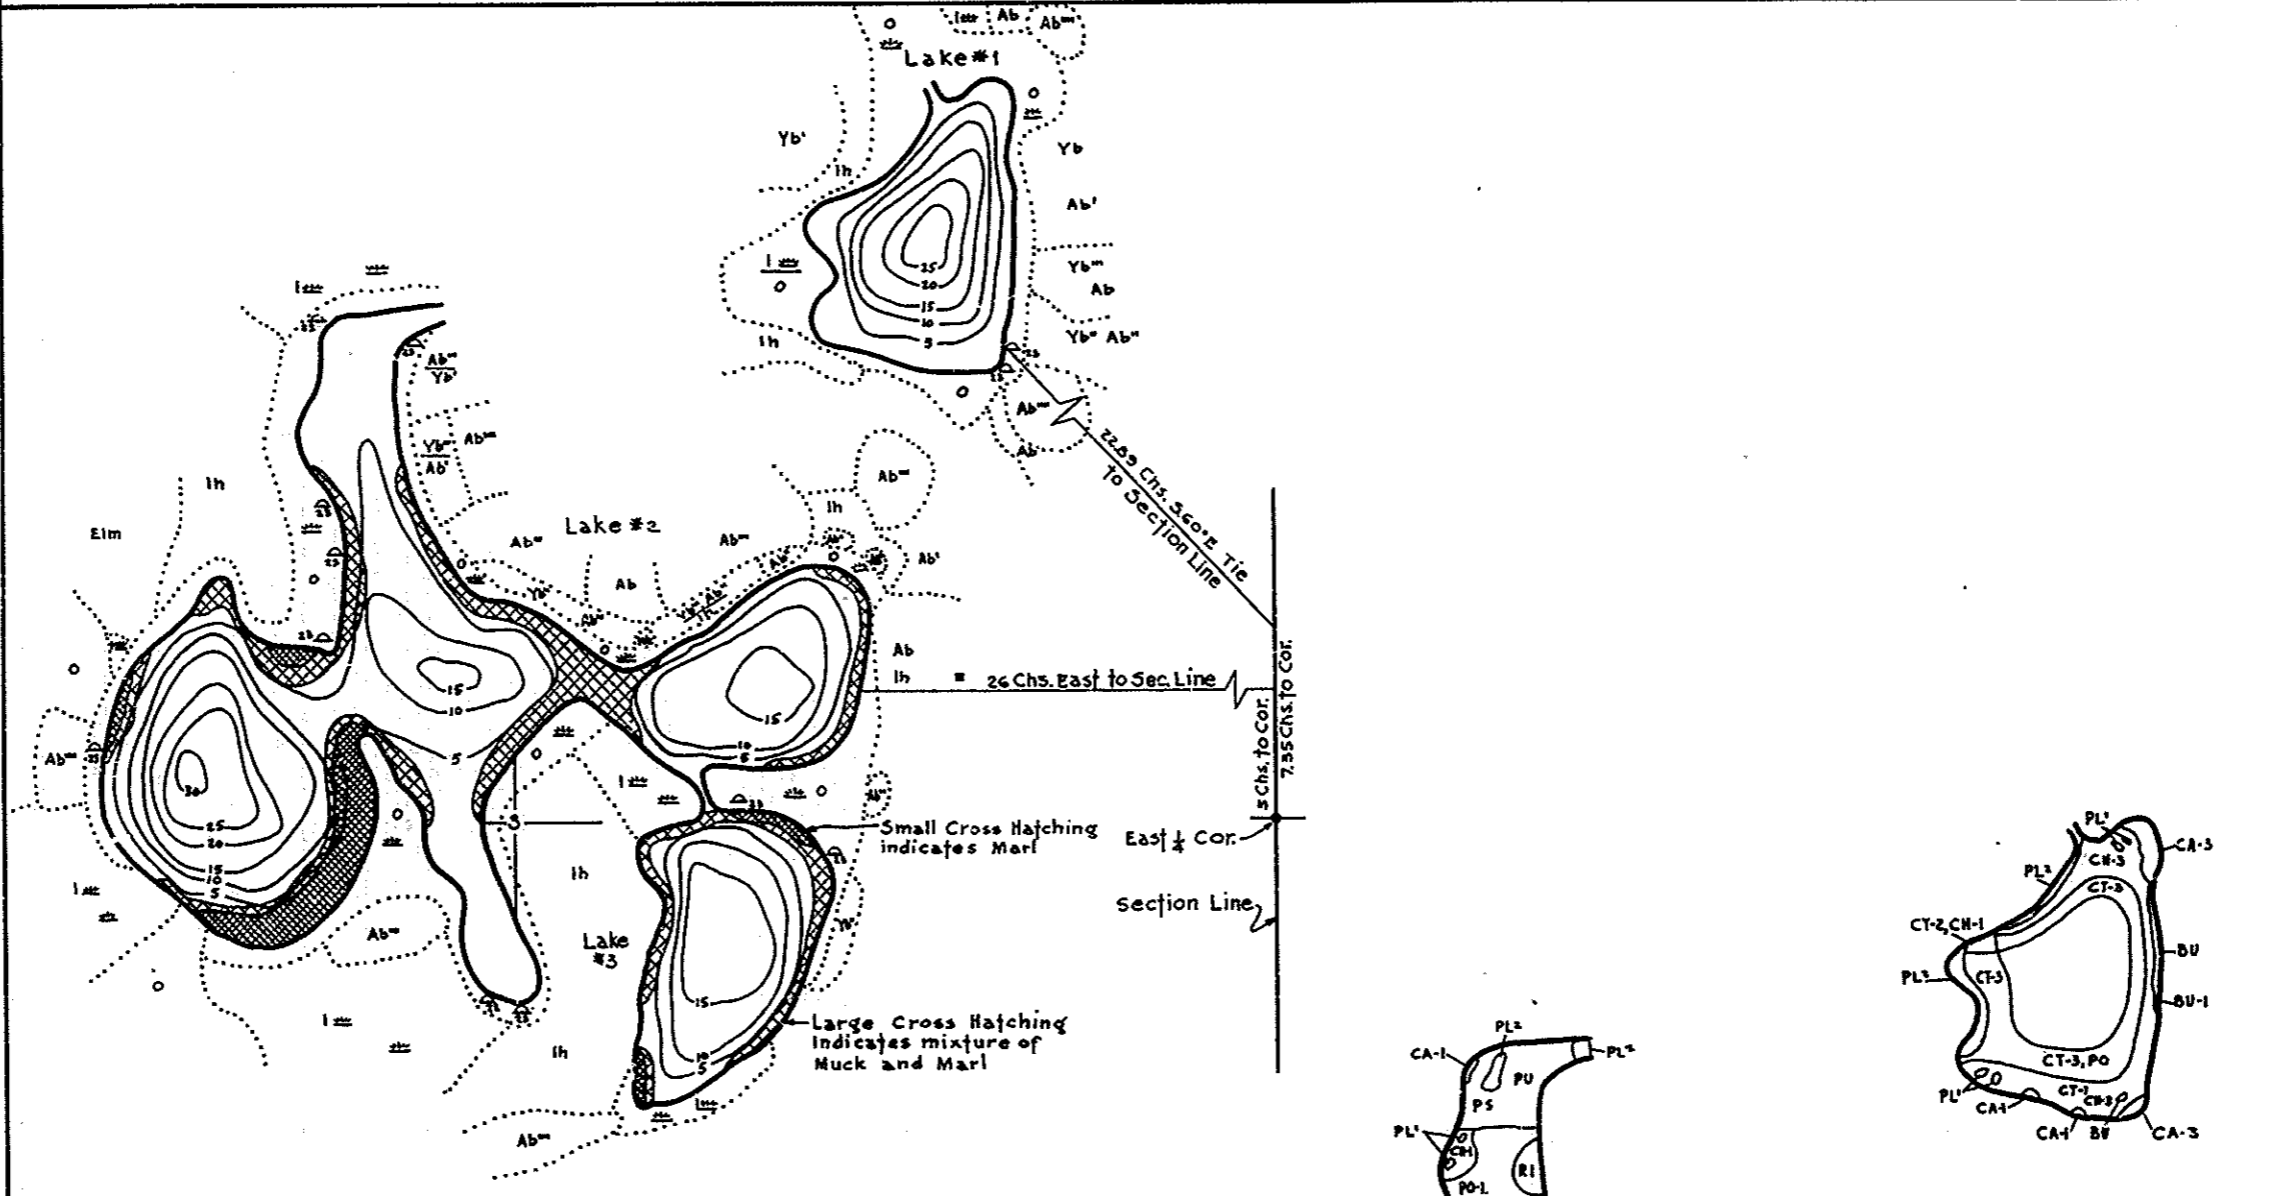

R-9
U.S. Department of Agriculture
Forest Service
LAKE AND STREAM SURVEY
KIMES LAKE
Manistee National Forest
Michigan

Lake #1 Area 7 Acres
Lake #2 Area 225 Acres
Lake #3 Area 675 Acres
Lake #1 Length of Shoreline .45 Miles
Lake #2 Length of Shoreline 1.7 Miles
Lake #3 Length of Shoreline .42 Miles

Location: Sec. 3, T.14N. R.14W.
Scale: 16 Inches = 1 Mile

Contour, Cover Type And
Lake Bottom Soil Type Map

Aquatic Vegetation Plan