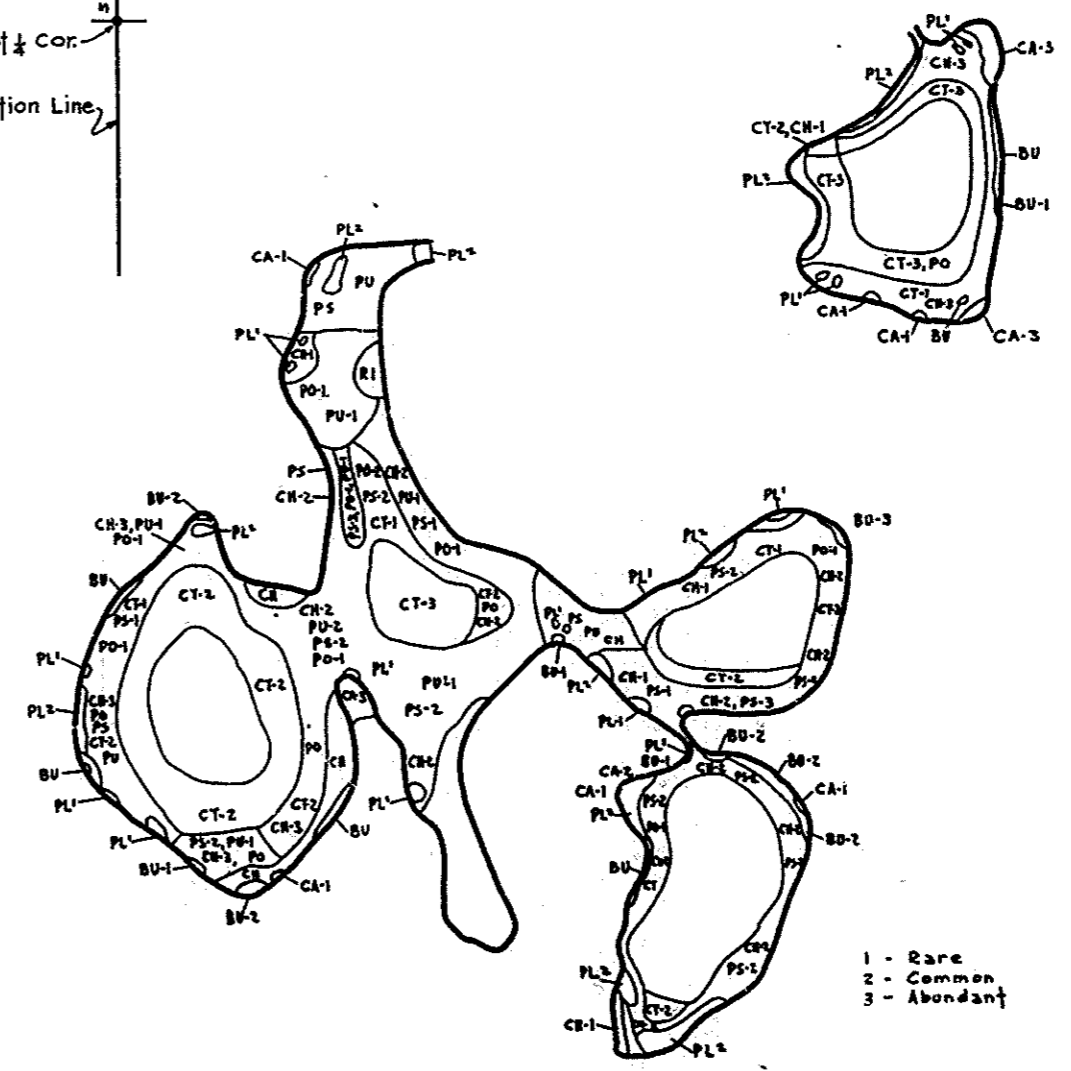

R-9
U.S. Department of Agriculture
Forest Service
LAKE AND STREAM SURVEY
KIMES LAKE
Manistee National Forest
Michigan

Lake #1 Area 7 Acres
Lake #2 Area 225 Acres
Lake #3 Area 675 Acres
Lake #1 Length of Shoreline .45 Miles
Lake #2 Length of Shoreline 1.7 Miles
Lake #3 Length of Shoreline .42 Miles

Location: Sec. 3, T.14N. R.14W.
Scale: 16 Inches = 1 Mile

Contour, Cover Type And
Lake Bottom Soil Type Map

Aquatic Vegetation Plan