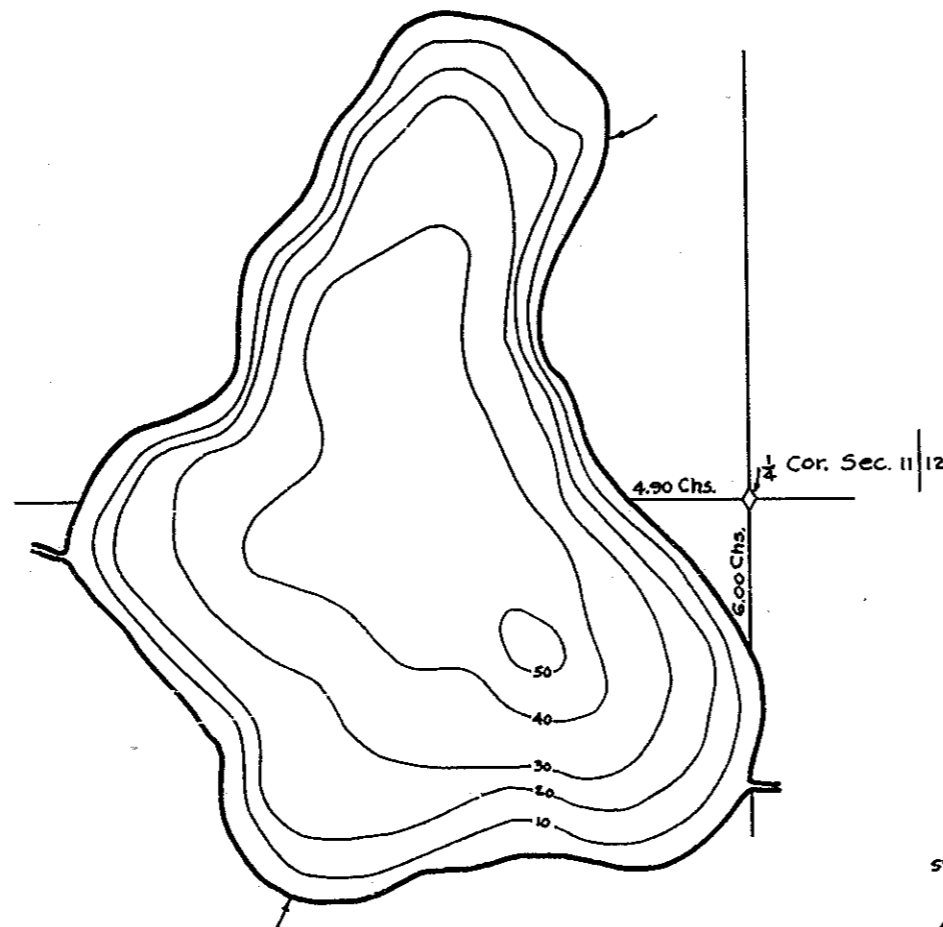

19-8-7

R-9  
U.S. Department of Agriculture  
Forest Service  
LAKE AND STREAM SURVEY  
LILLEY LAKE  
Manistee National Forest  
Michigan

Location: Sec. 11 & 12, T.16N. R.13W.  
Scale: 16 Inches = 1 Mile

Area 58.35 Acres  
Length of Shoreline 1.31 Miles

Contour Map  
Contour Interval = 10'

Cover Type and  
Lake Bottom Soil Type Map

Aquatic Vegetation Map

1 - Rare  
2 - Common  
3 - Abundant

J-8-61  
12-2-40 P.J.M.

LILLEY LAKE, NEWAYGO COUNTY.