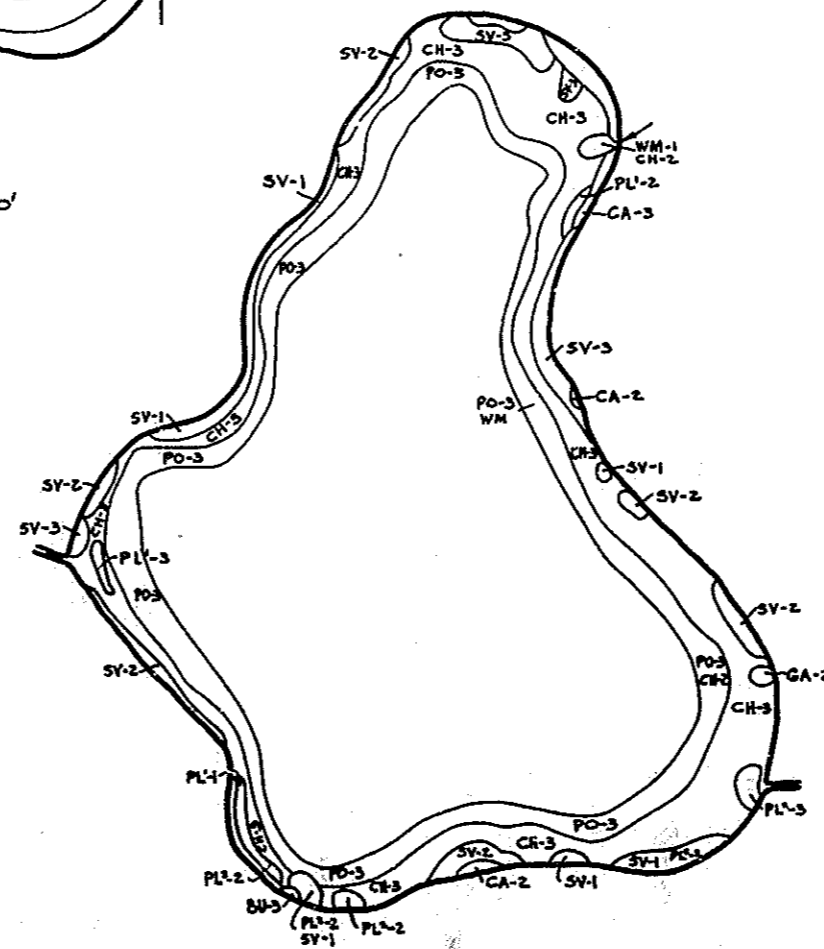

19-8-7

R-9  
U.S. Department of Agriculture  
Forest Service  
LAKE AND STREAM SURVEY  
LILLEY LAKE  
Manistee National Forest  
Michigan

Location: Sec. 11 & 12, T.16N. R.13W.  
Scale: 16 Inches = 1 Mile

Area 58.35 Acres  
Length of Shoreline 1.31 Miles

Contour Map  
Contour Interval = 10'

Cover Type and  
Lake Bottom Soil Type Map

Aquatic Vegetation Map

1 - Rare  
2 - Common  
3 - Abundant

J-8-61  
12-2-40 P.J.M.

LILLEY LAKE, NEWAYGO COUNTY.