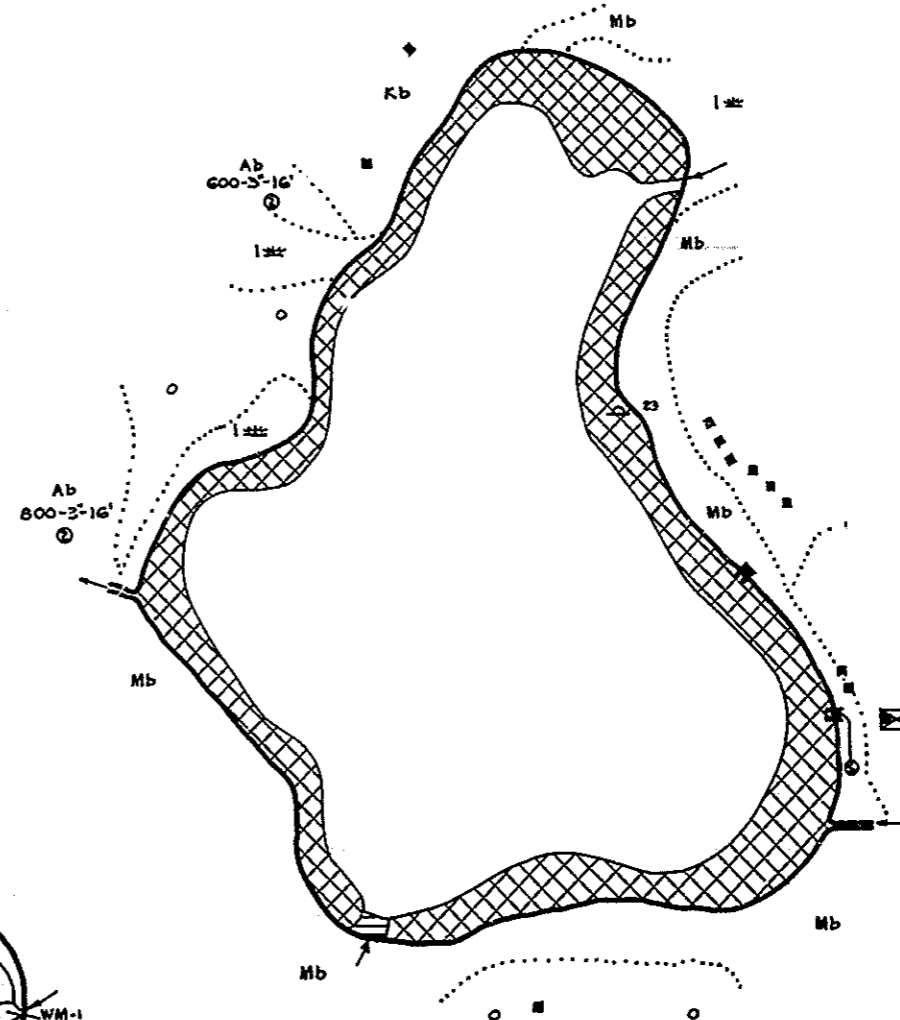

19-8-7

R-9  
U.S. Department of Agriculture  
Forest Service  
LAKE AND STREAM SURVEY  
LILLEY LAKE  
Manistee National Forest  
Michigan

Location: Sec. 11 & 12, T.16N. R.13W.  
Scale: 16 Inches = 1 Mile

Area 58.35 Acres  
Length of Shoreline 1.31 Miles

Contour Map  
Contour Interval = 10'

Cover Type and  
Lake Bottom Soil Type Map

Aquatic Vegetation Map

1 - Rare  
2 - Common  
3 - Abundant

J-8-61  
12-2-40 P.J.M.

LILLEY LAKE, NEWAYGO COUNTY.