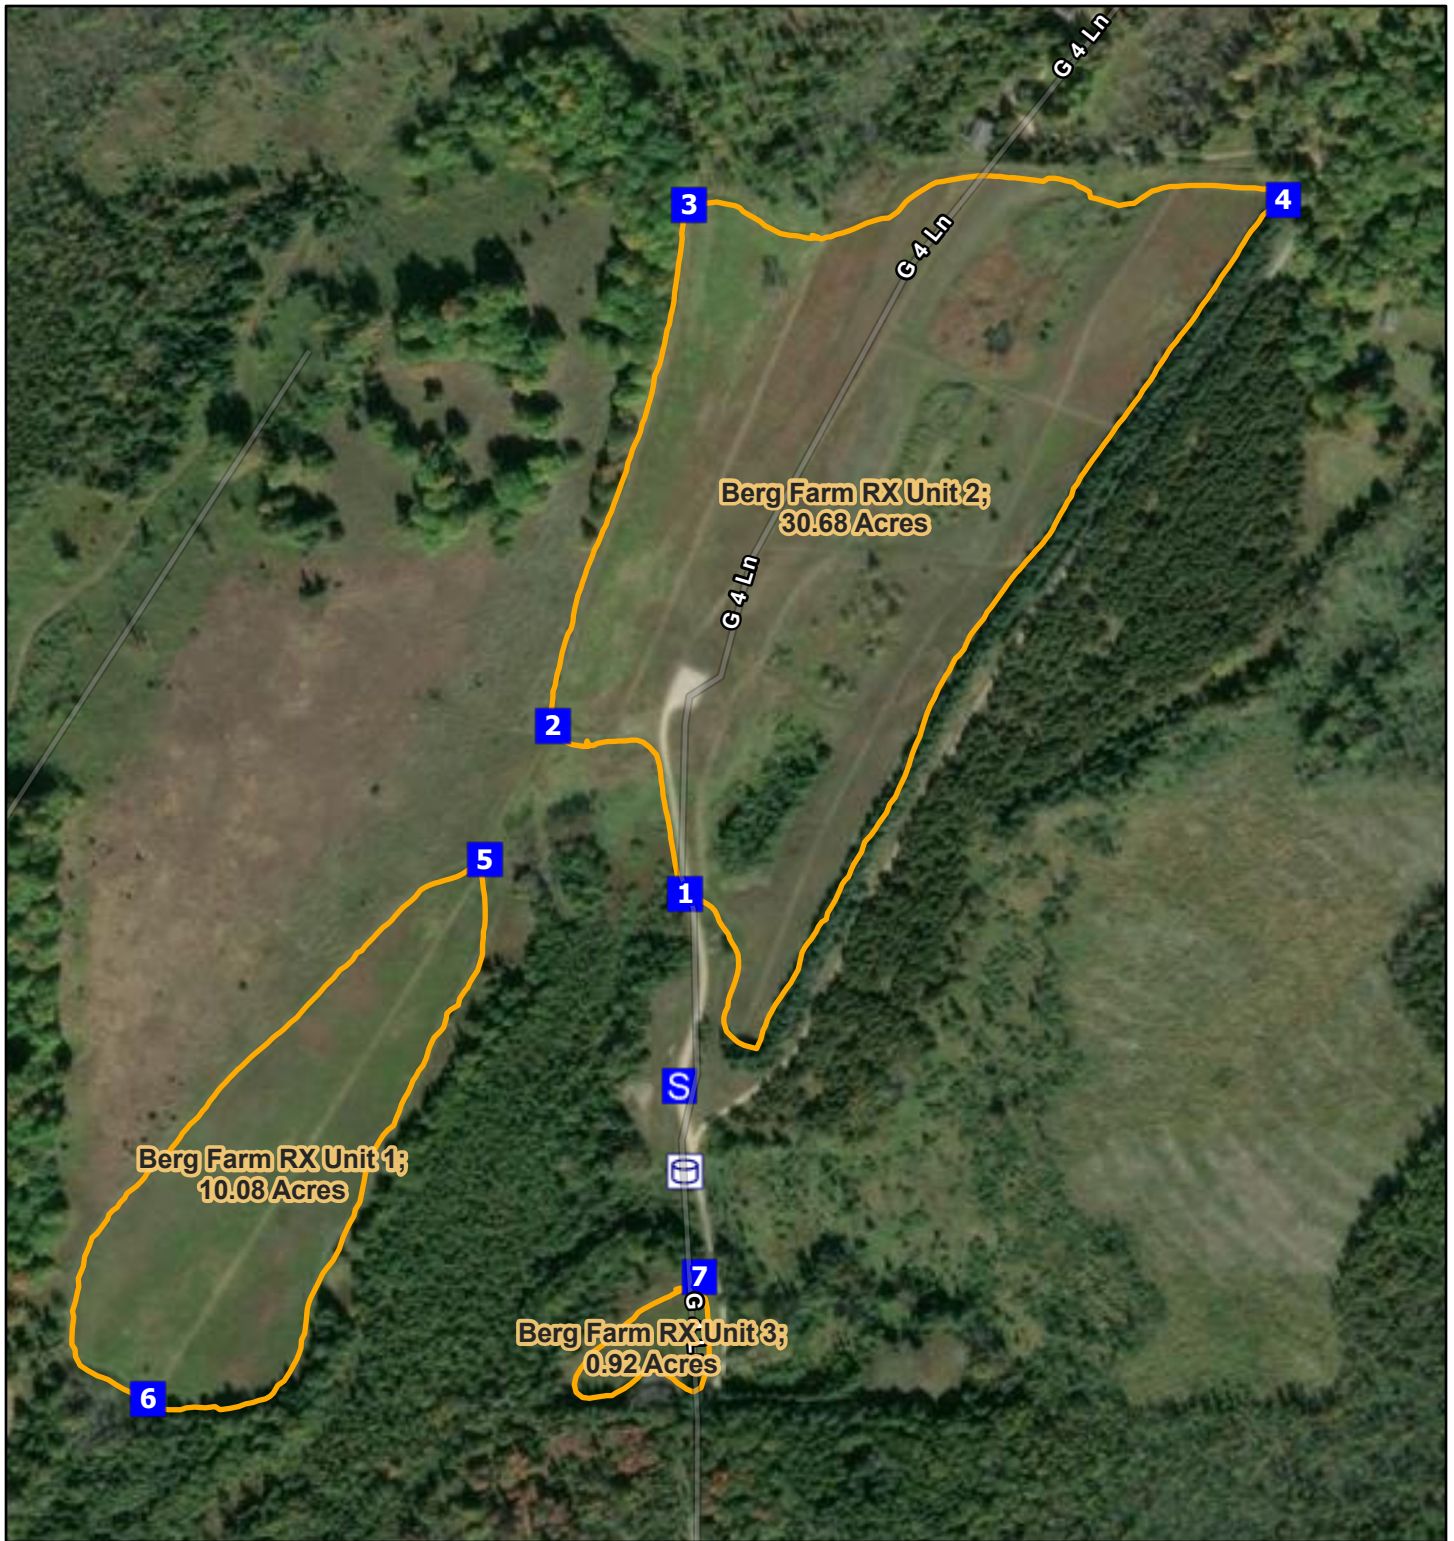

Berg Farm RX

4/1/2026, 8:14:00 AM

1:6,983

					0 0.04 0.08 0.16 mi 0 0.05 0.1 0.2 km
					Sources: Esri, TomTom, Garmin, FAO, NOAA, USGS, (c) OpenStreetMap contributors, and the GIS User Community, Vantor