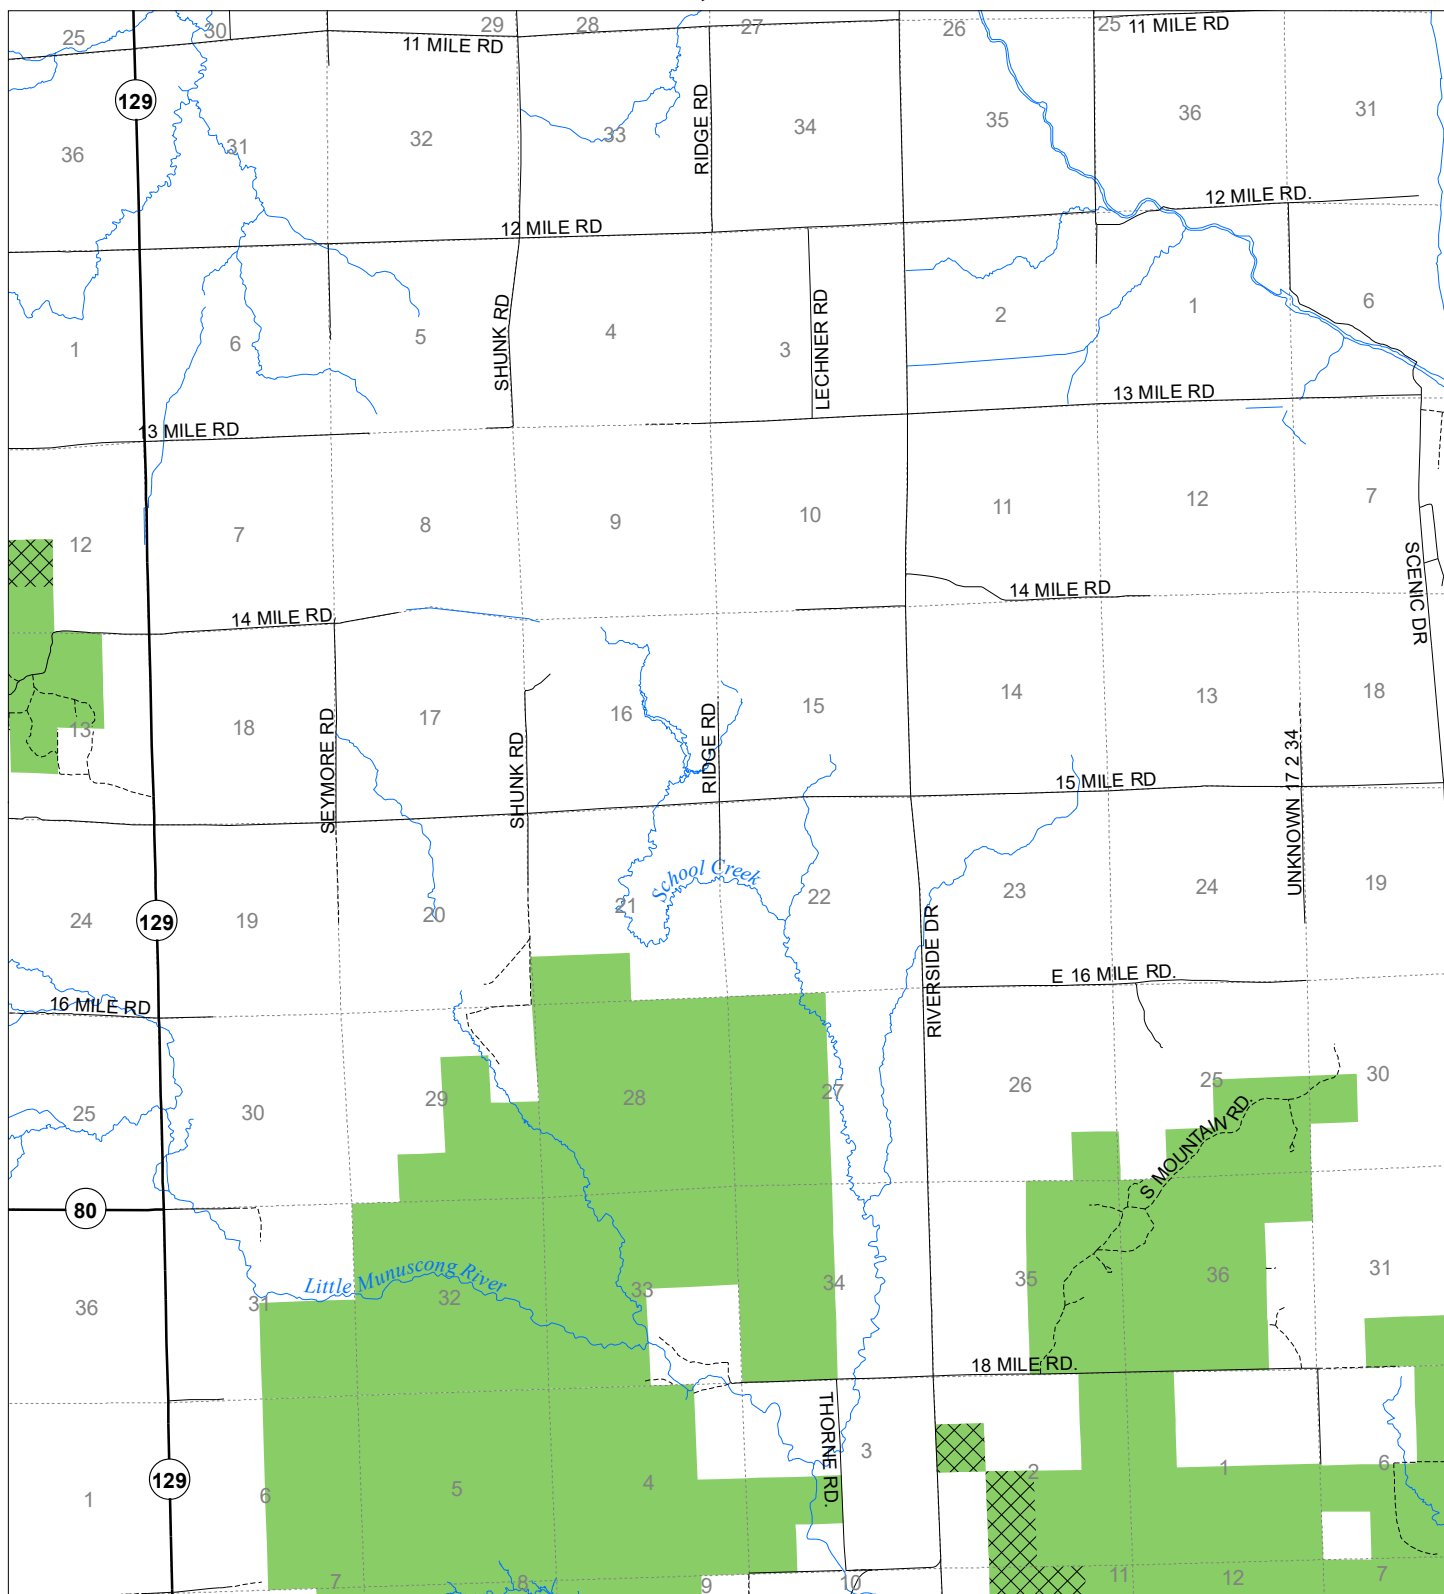

Fuelwood Collection Chippewa County T45N,R01E

- State land open to fuelwood collection
- State land closed to fuelwood collection

Effective: April 1, 2020