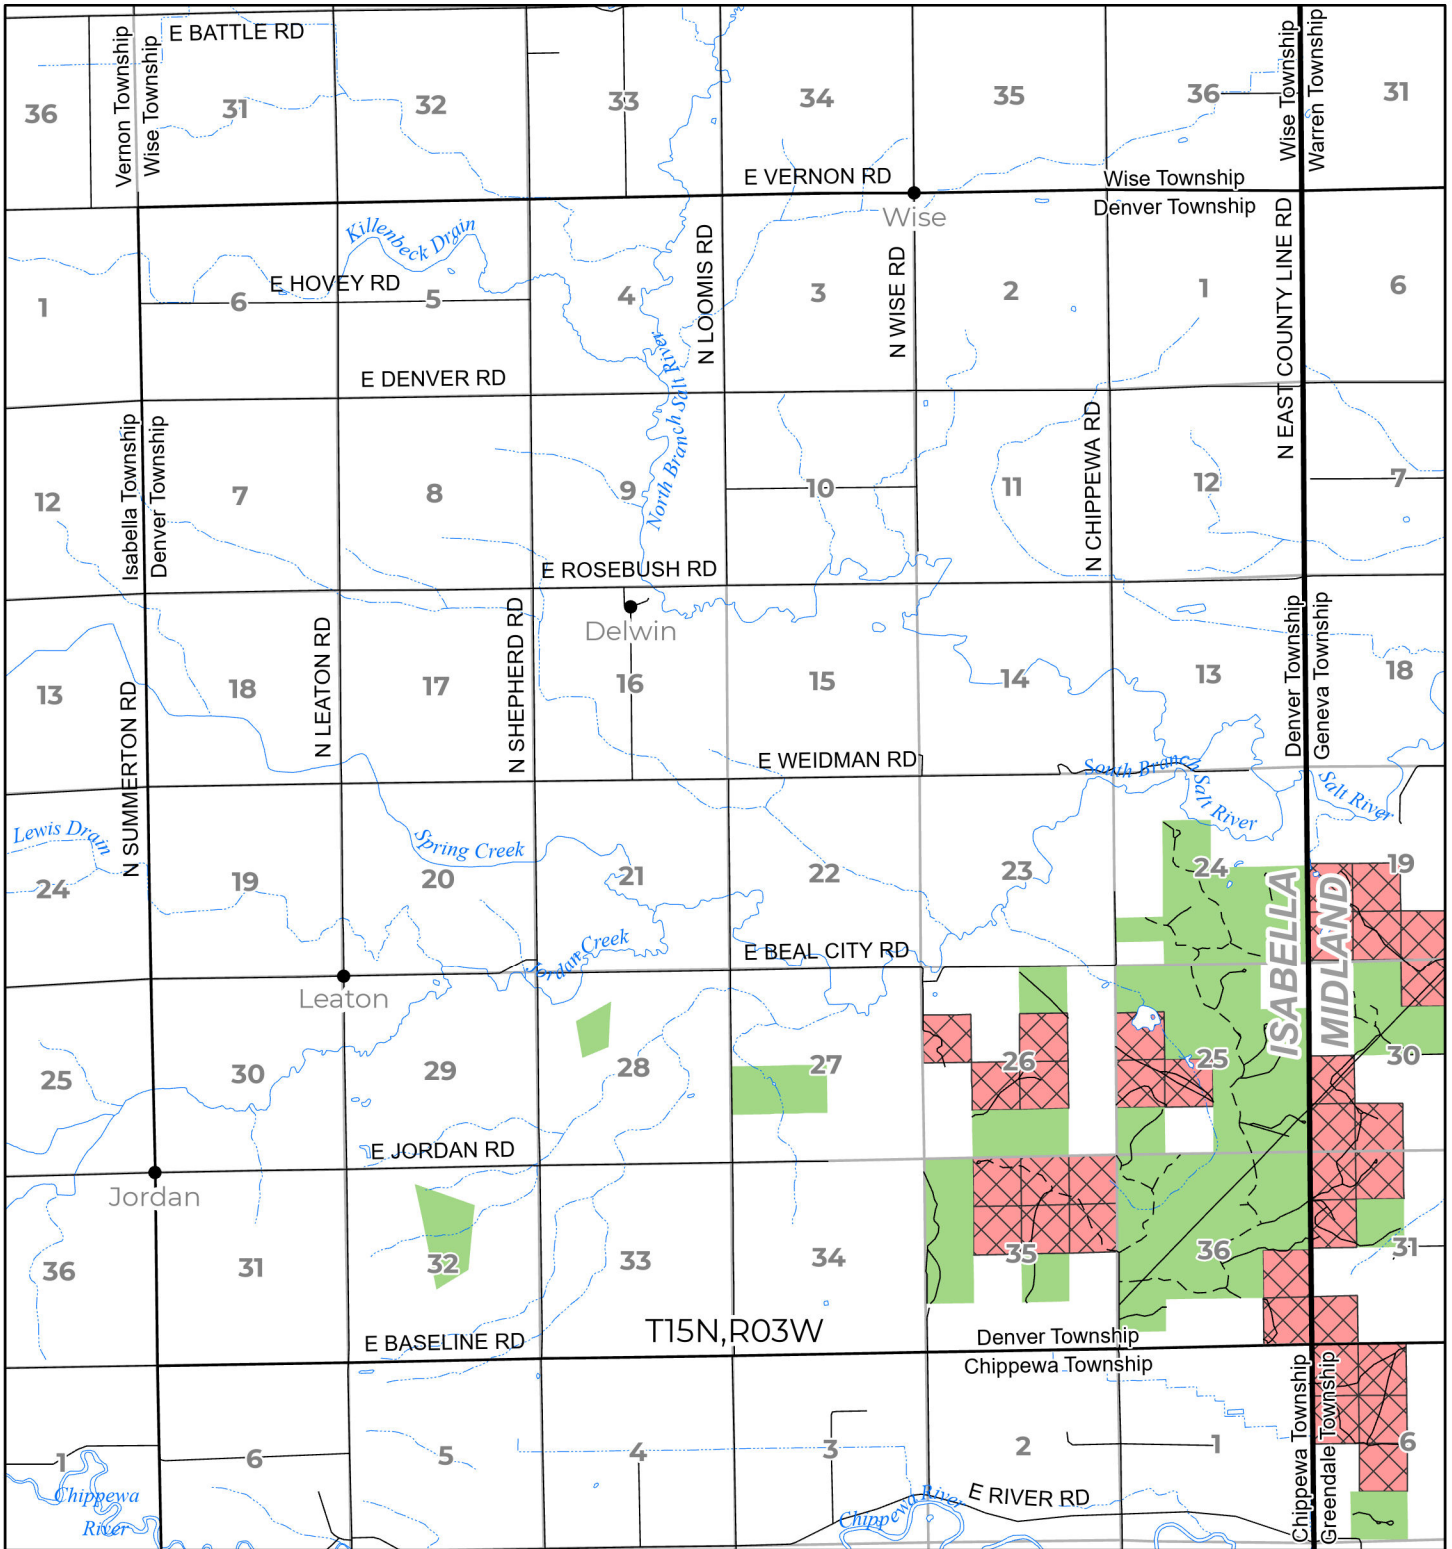

2025 FUELWOOD COLLECTION
 ISABELLA COUNTY
 T15N,R03W

- Open (Recently Closed Timber Sale)
- Open
- Open (Military Restrictions – Possible closure from May to September)
- Closed