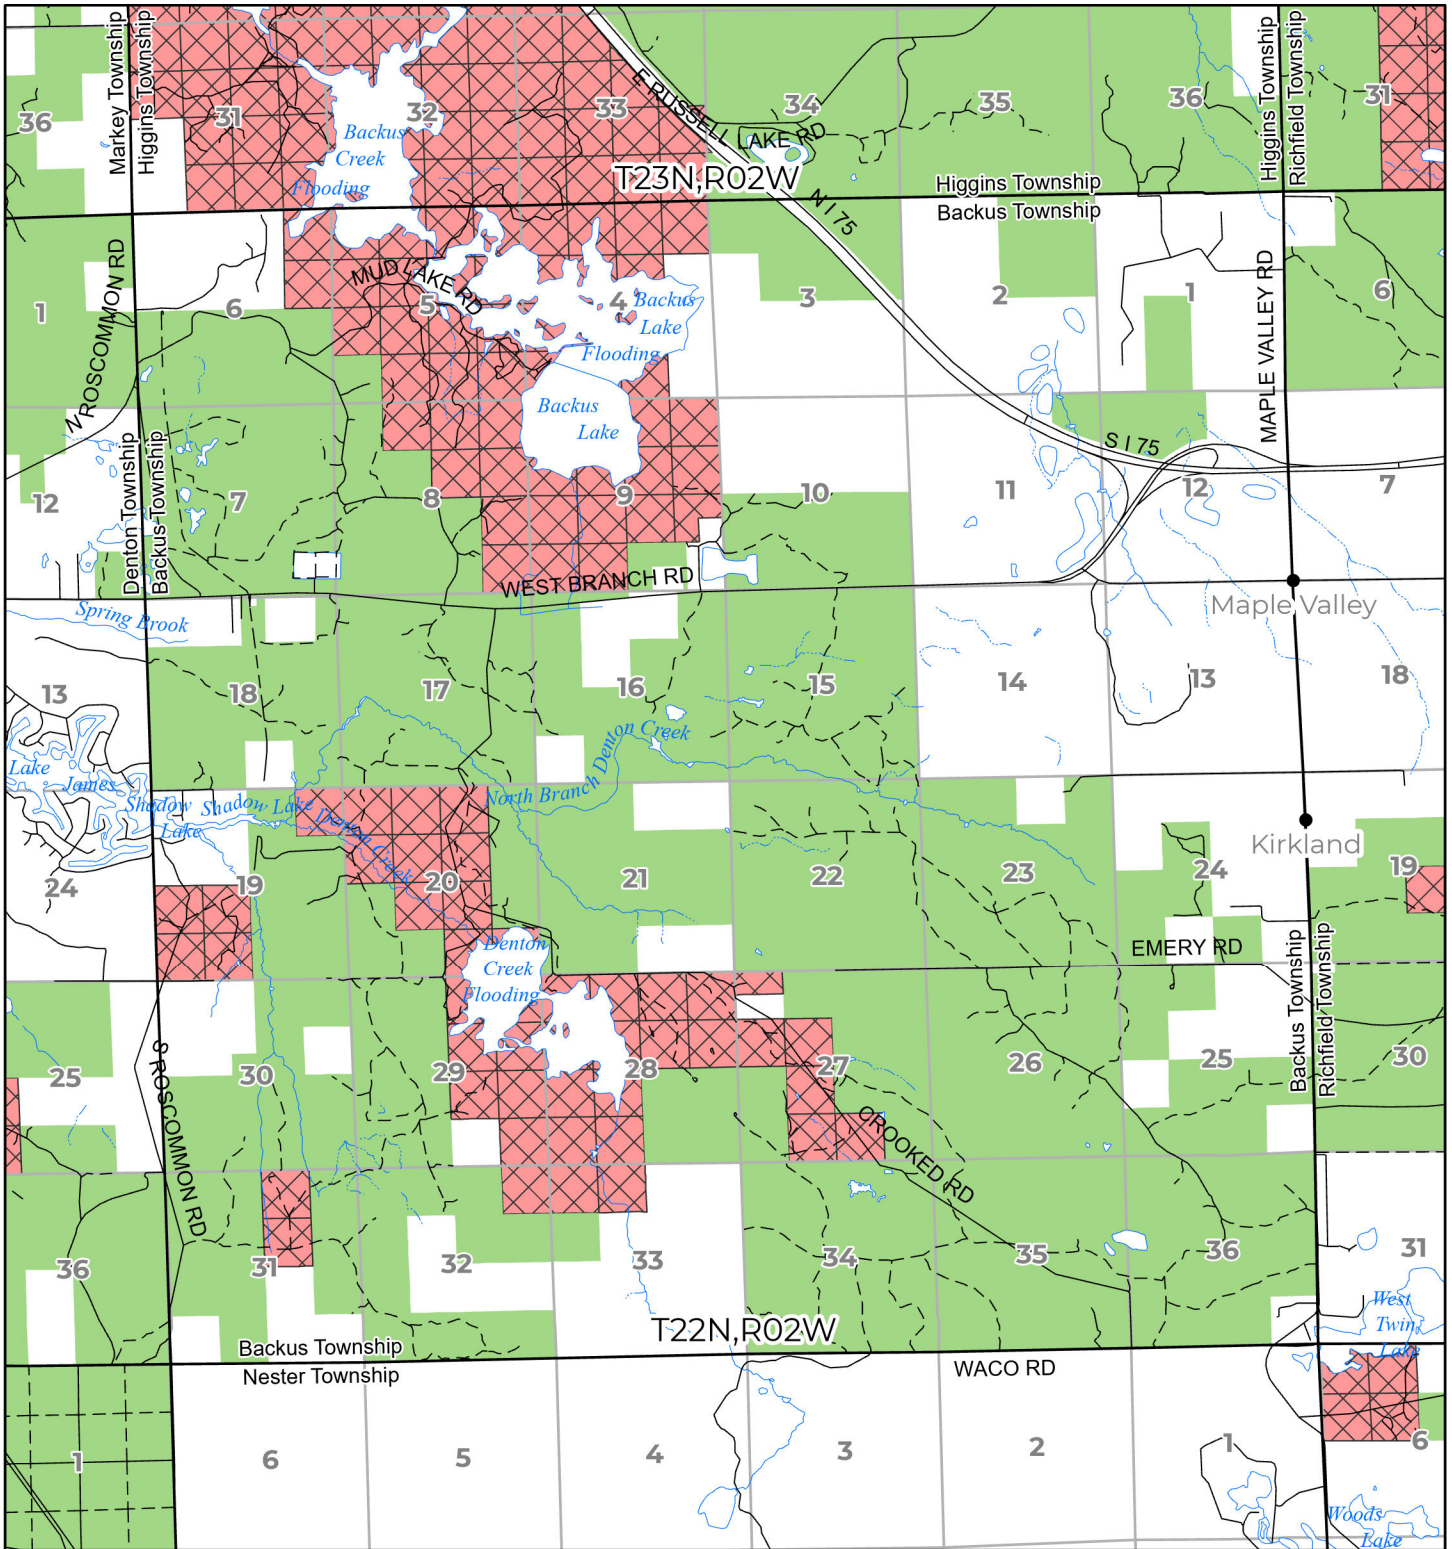

2025 FUELWOOD COLLECTION ROSCOMMON COUNTY T22N,R02W

- Open (Recently Closed Timber Sale)
- Open
- Open (Military Restrictions – Possible closure from May to September)
- Closed