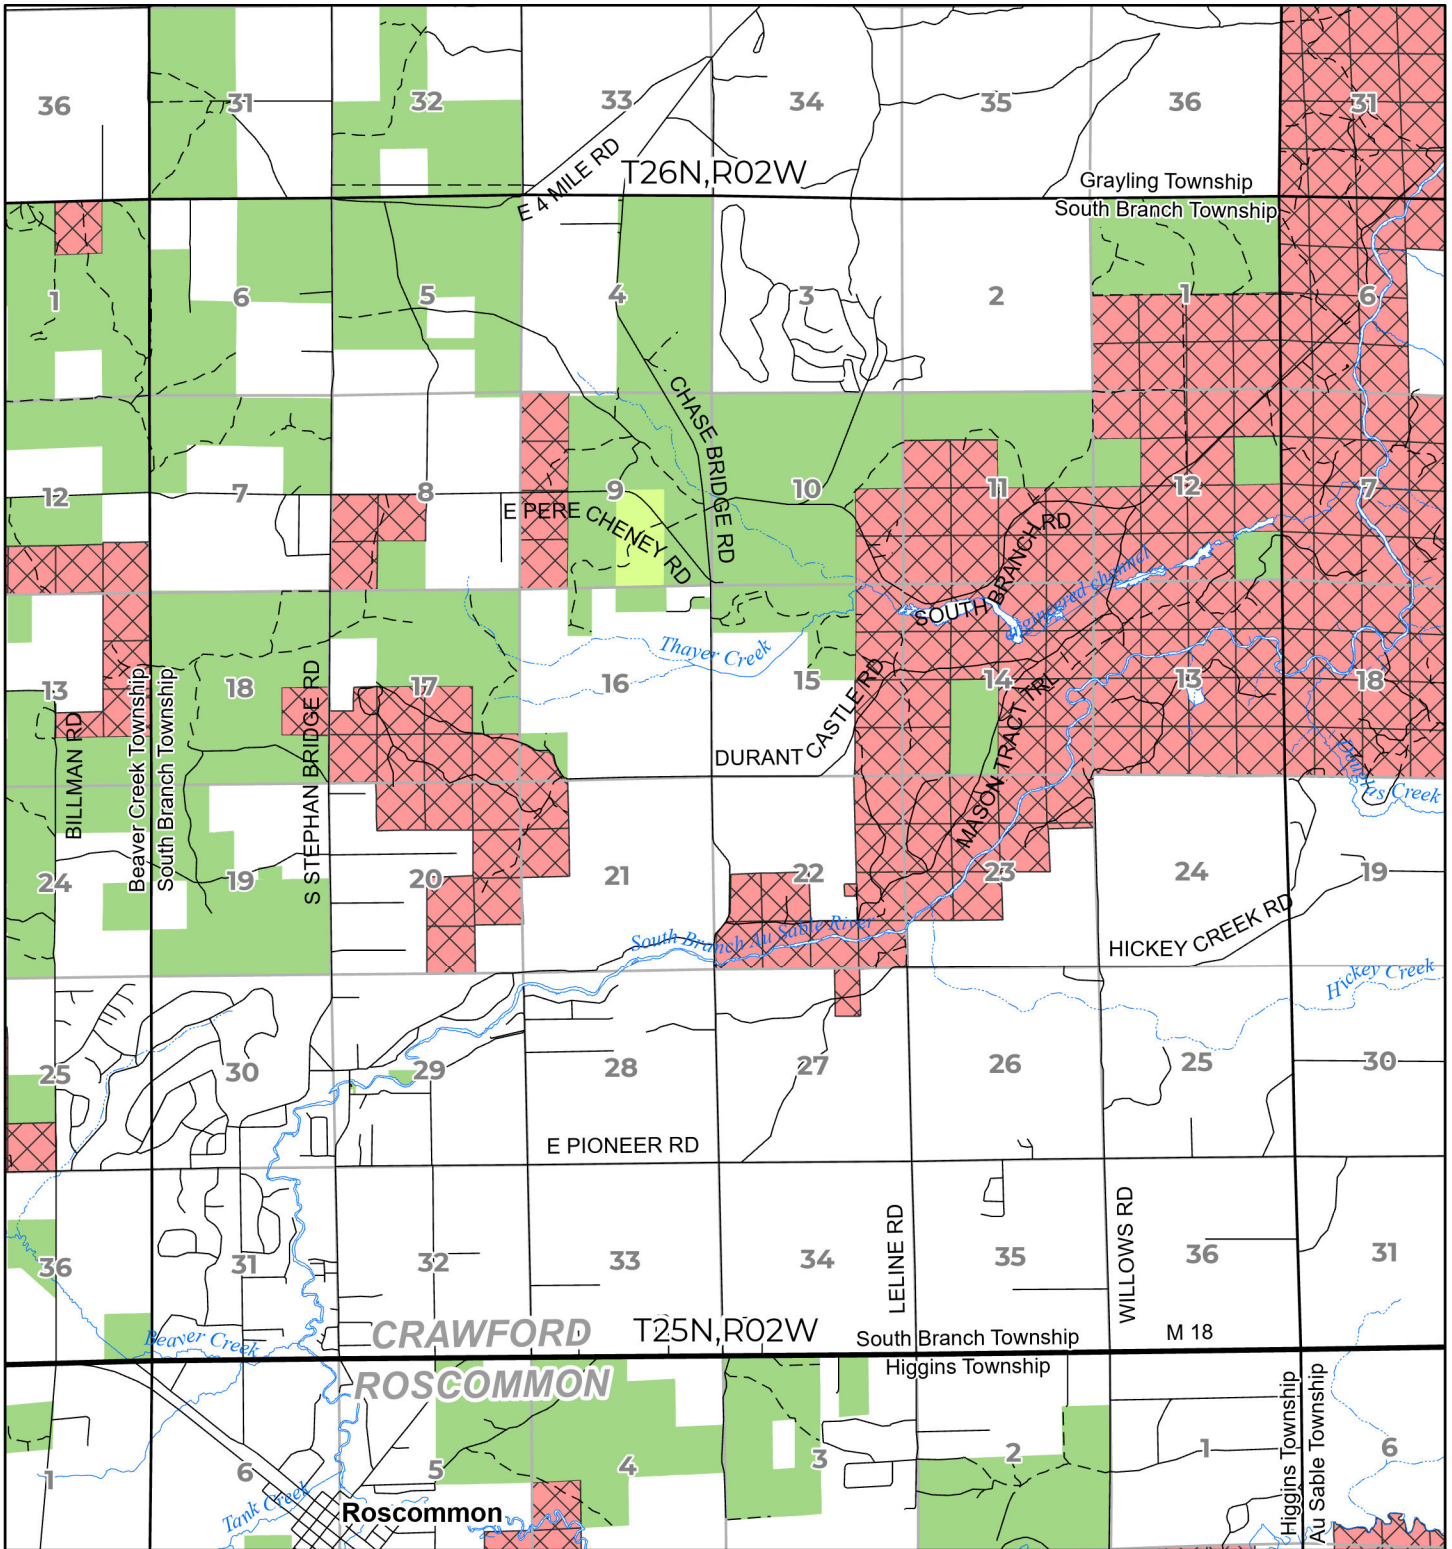

2025 FUELWOOD COLLECTION  
CRAWFORD COUNTY  
T25N,R02W

- Open (Recently Closed Timber Sale)
- Open
- Open (Military Restrictions – Possible closure from May to September)
- Closed