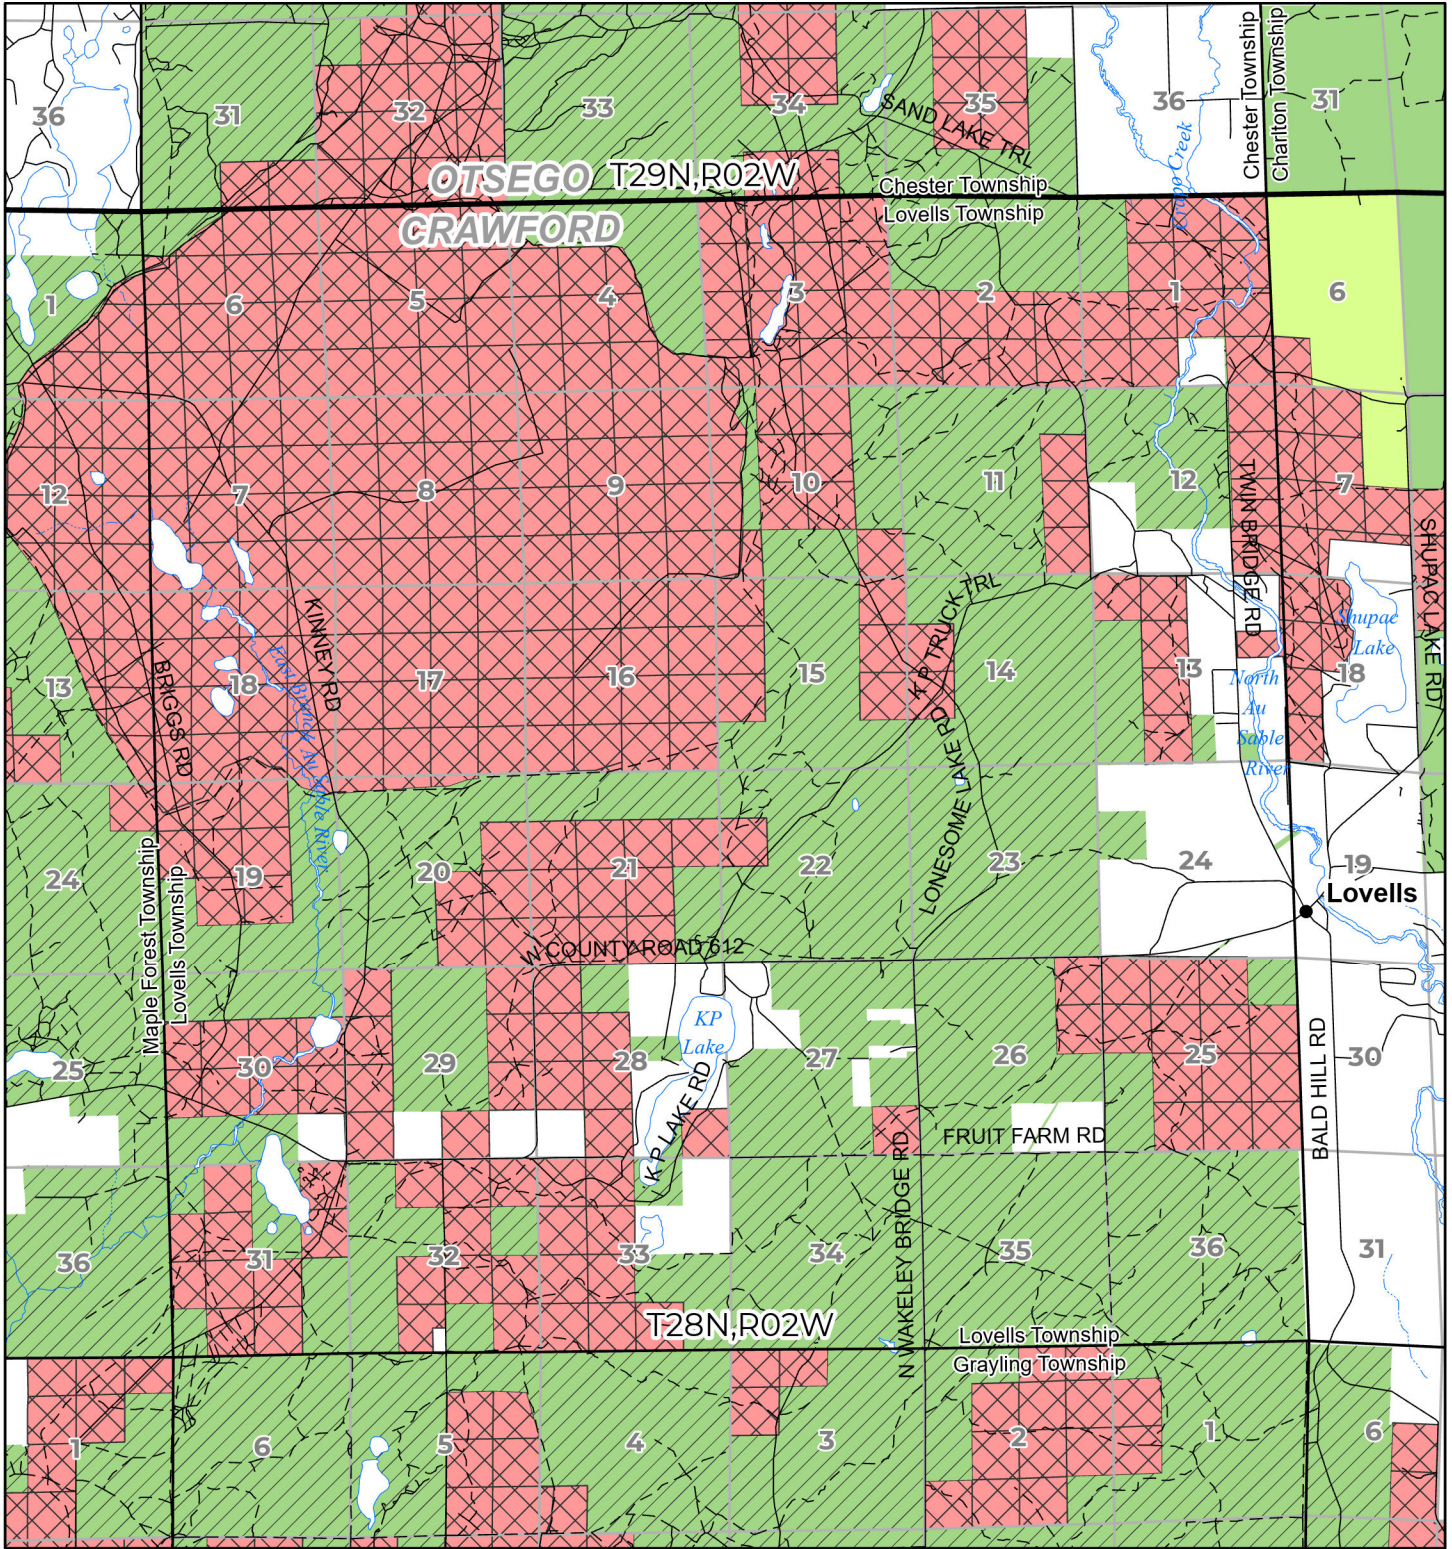

2025 FUELWOOD COLLECTION  
CRAWFORD COUNTY  
T28N,R02W

- Open (Recently Closed Timber Sale)
- Open
- Open (Military Restrictions – Possible closure from May to September)
- Closed