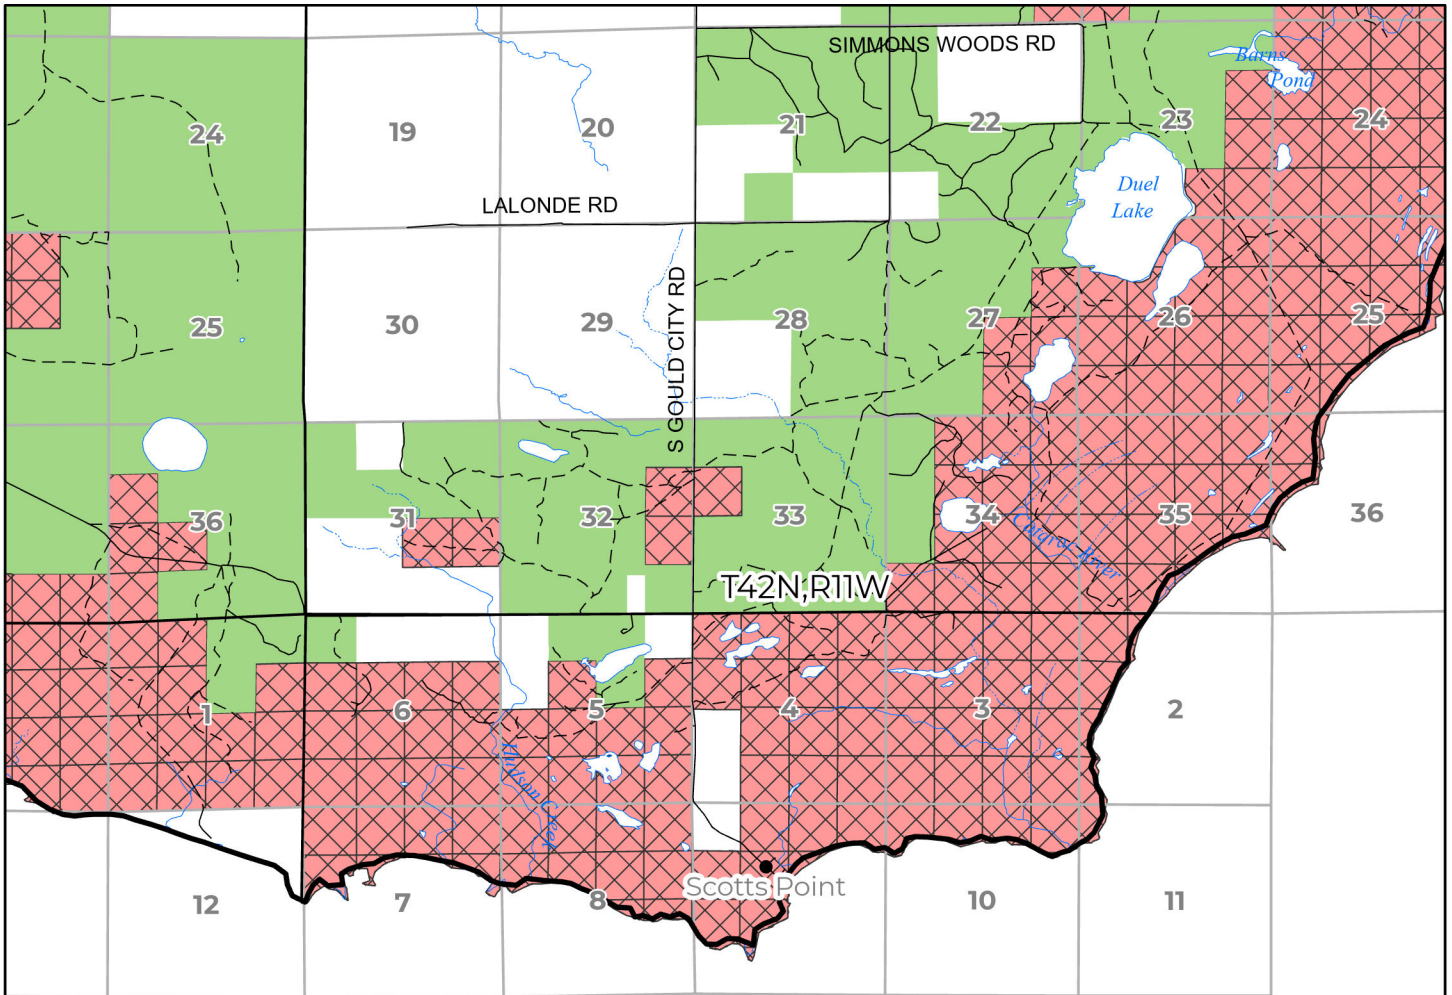

2025 FUELWOOD COLLECTION
 MACKINAC COUNTY
T41N,R11W

-  Open (Recently Closed Timber Sale)
-  Open
-  Open (Military Restrictions – Possible closure from May to September)
-  Closed