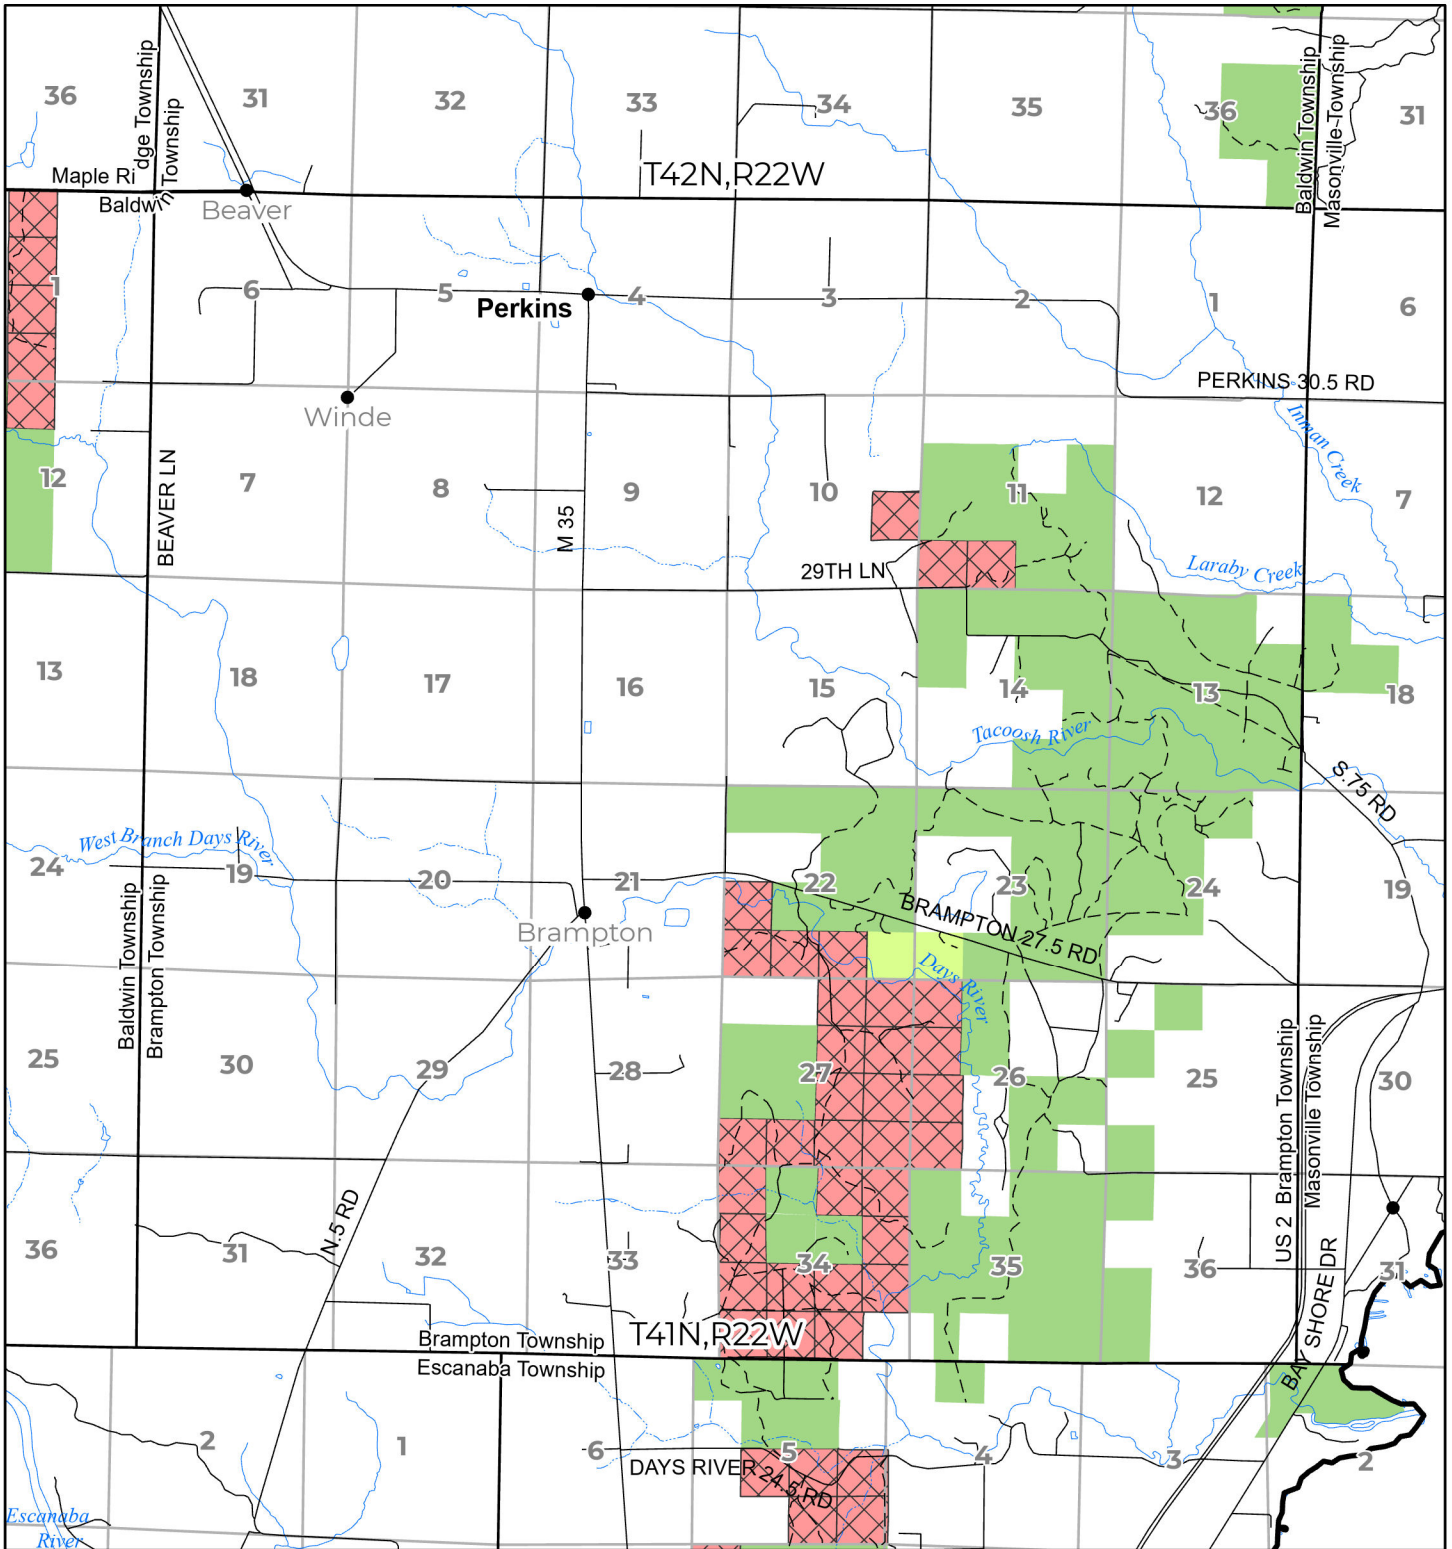

2025 FUELWOOD COLLECTION
 DELTA COUNTY
 T41N,R22W

- Open (Recently Closed Timber Sale)
- Open
- Open (Military Restrictions – Possible closure from May to September)
- Closed