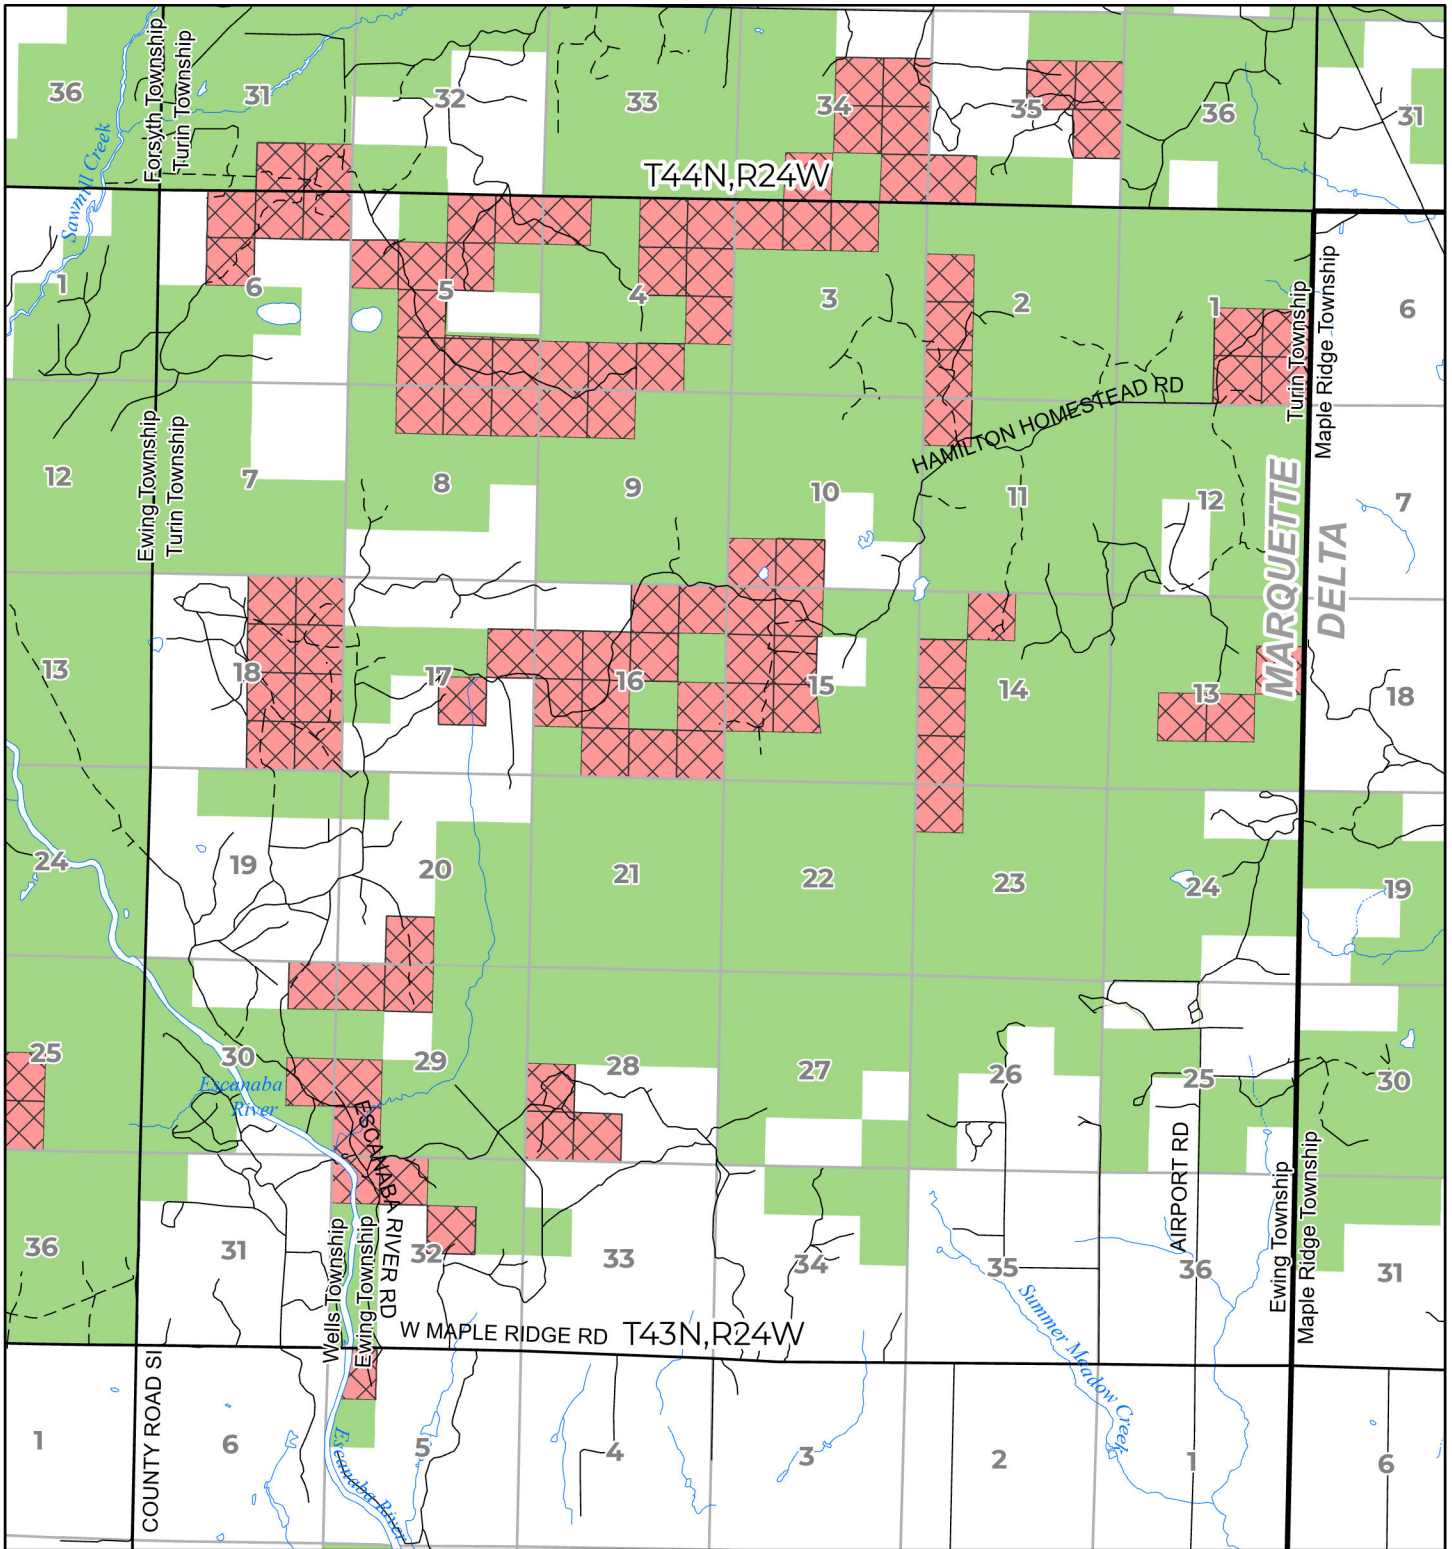

2025 FUELWOOD COLLECTION
MARQUETTE COUNTY
T43N,R24W

- Open (Recently Closed Timber Sale)
- Open
- Open (Military Restrictions – Possible closure from May to September)
- Closed