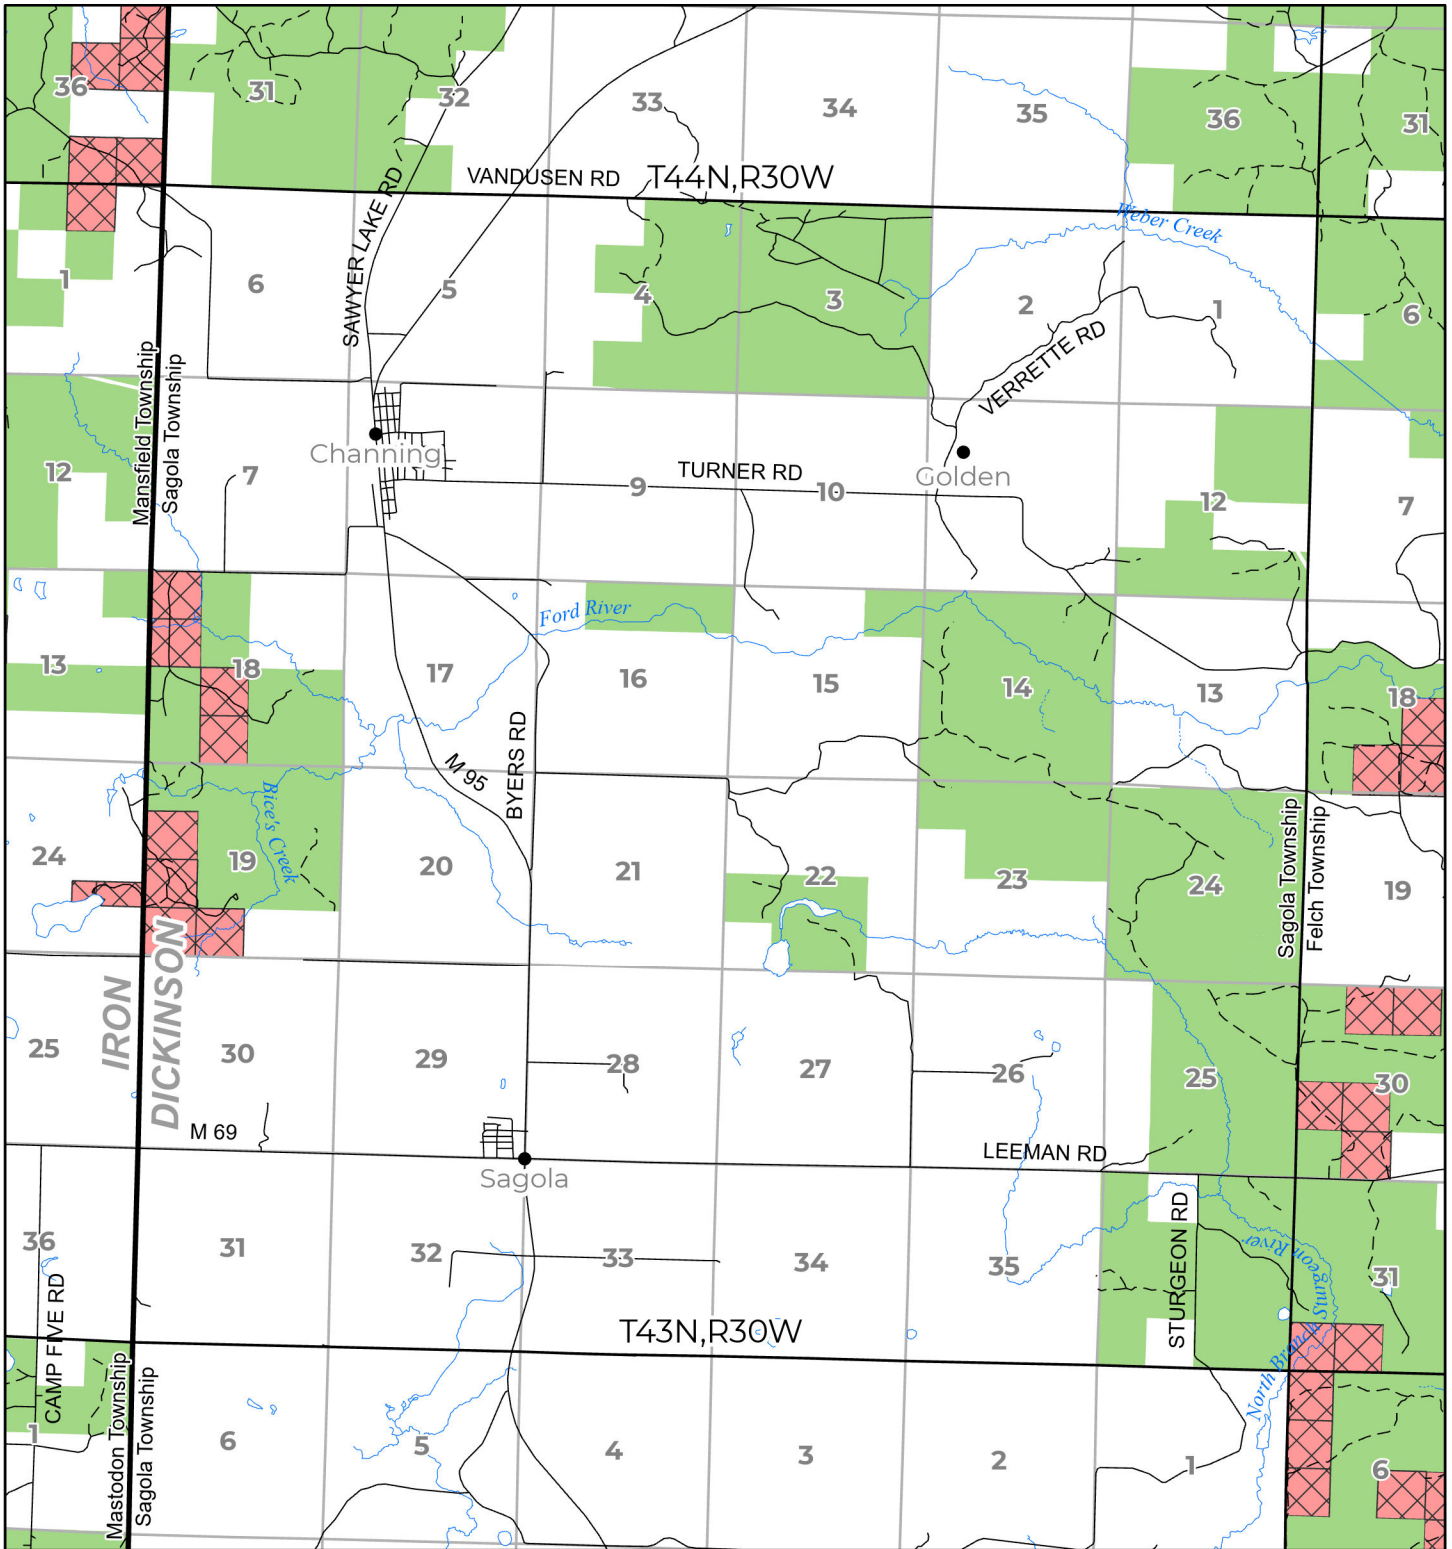

2025 FUELWOOD COLLECTION
 DICKINSON COUNTY
T43N,R30W

- Open (Recently Closed Timber Sale)
- Open
- Open (Military Restrictions – Possible closure from May to September)
- Closed