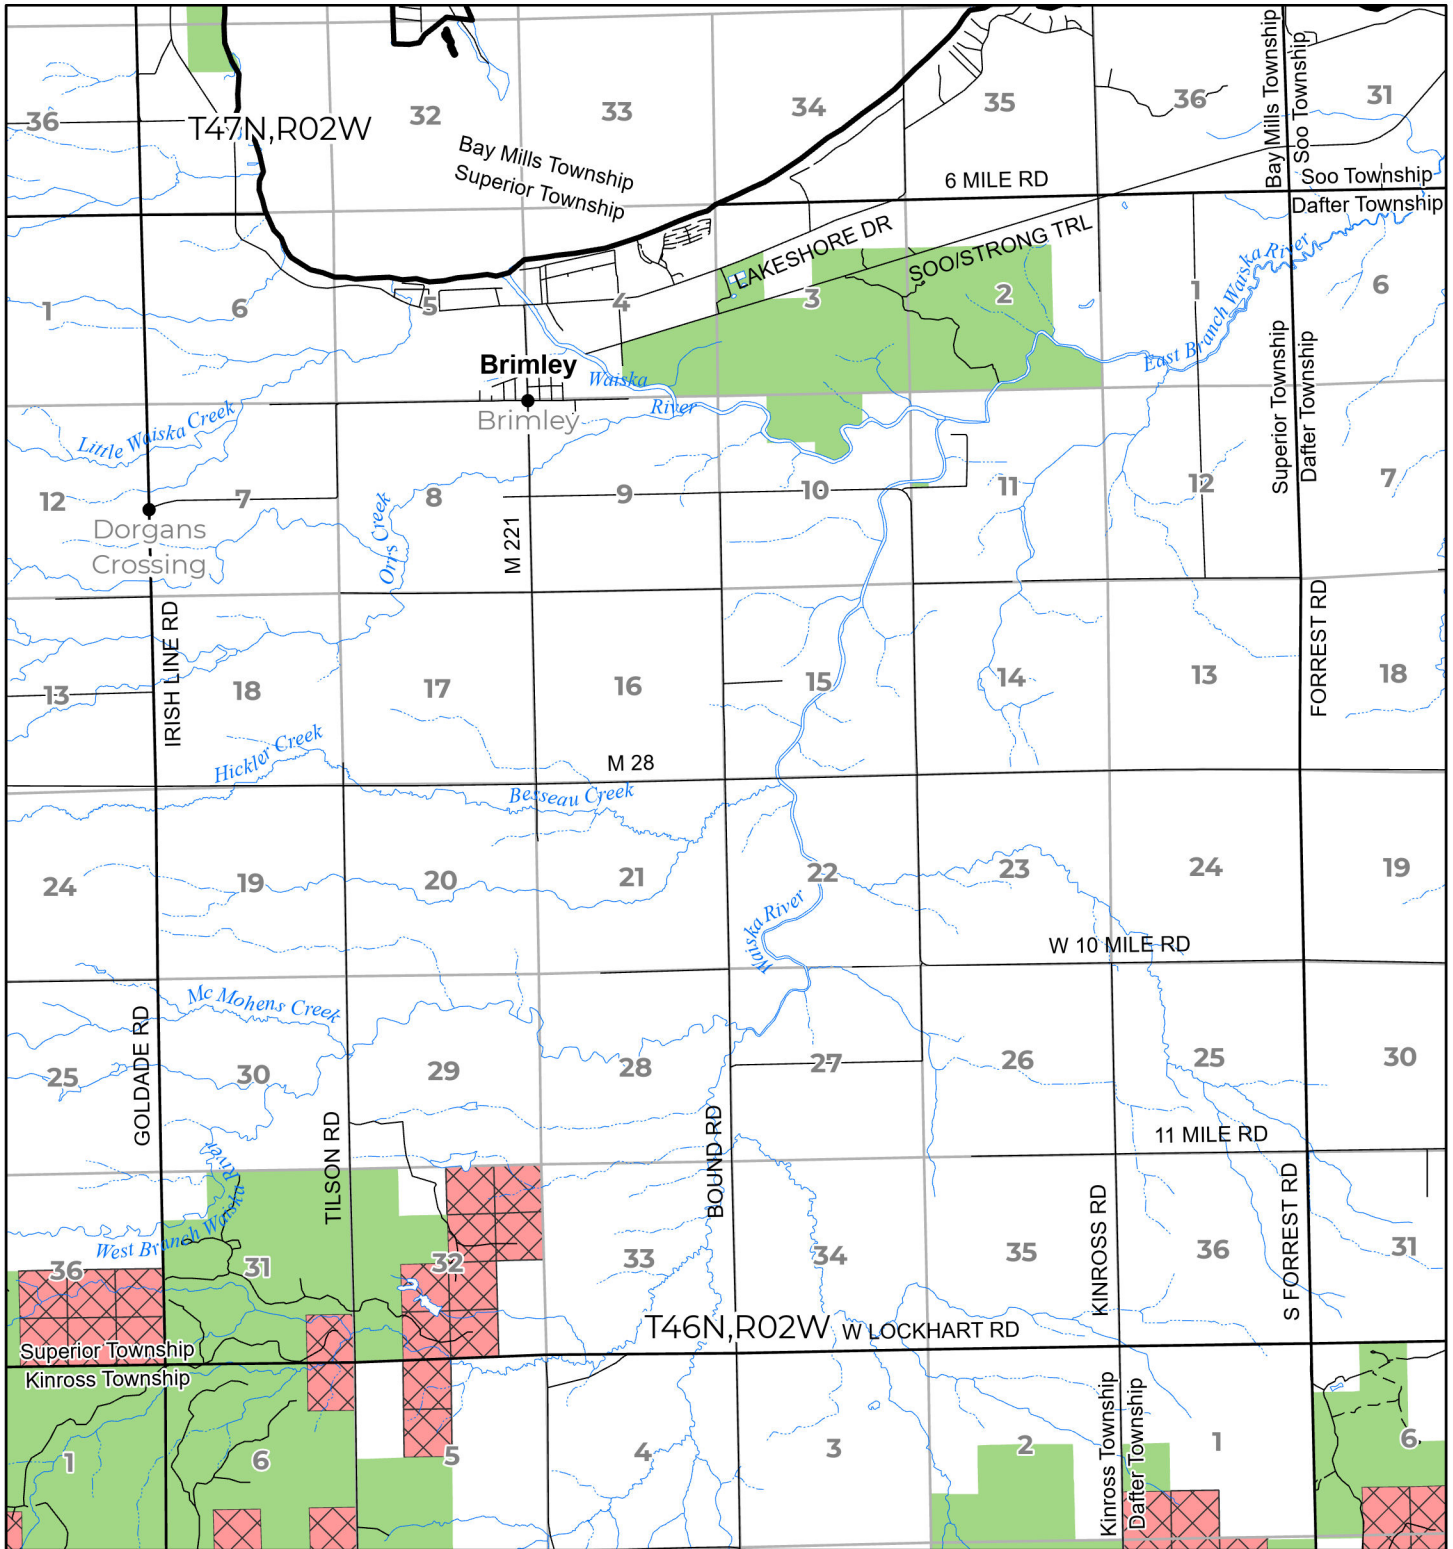

2025 FUELWOOD COLLECTION
 CHIPPEWA COUNTY
T46N,R02W

- Open (Recently Closed Timber Sale)
- Open
- Open (Military Restrictions – Possible closure from May to September)
- Closed