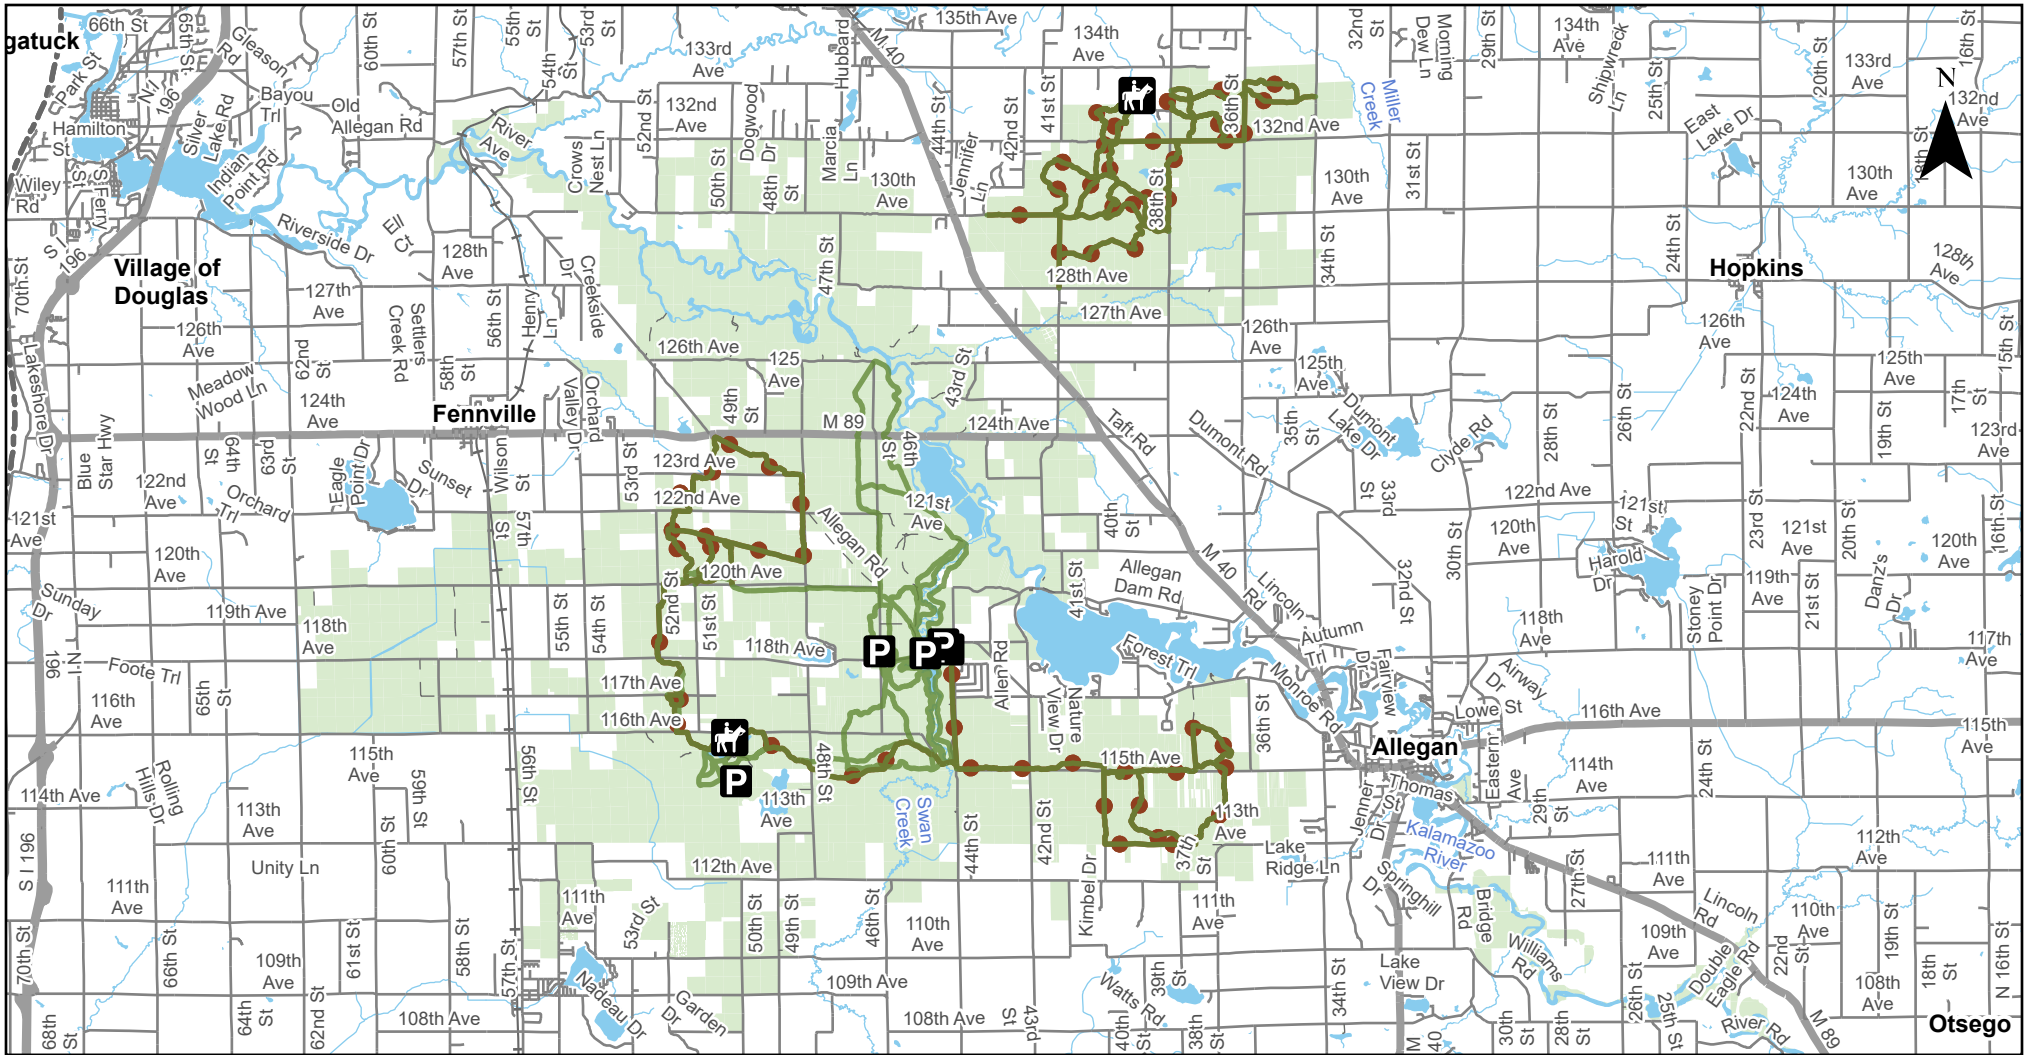

Alleghan State Game Area Overview

Alleghan County

- Parking Lot
- Equestrian Staging
- Hiking
- Equestrian Trail
- Highway
- Paved Road
- Gravel or Dirt Road
- Railroad
- Lakes And Rivers
- DNR-managed land
- Federally-managed land
- County

DISCLAIMER: Trails shown on this map are an approximate representation of the trail system at the time of publication and may not reflect current ground conditions.