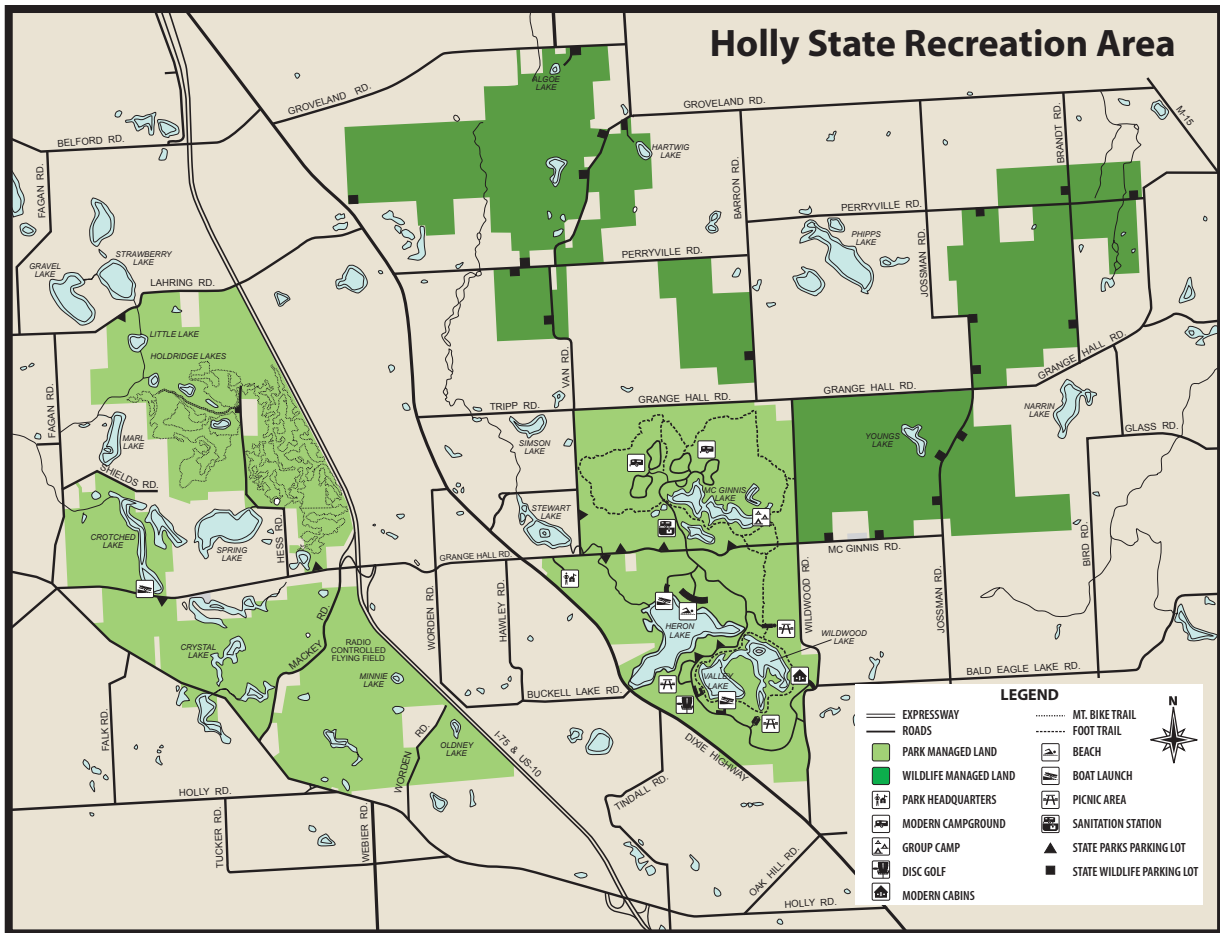

Holly State Recreation Area

LEGEND

- | | |
|-----------------------|----------------------------|
| EXPRESSWAY | MT. BIKE TRAIL |
| ROADS | FOOT TRAIL |
| PARK MANAGED LAND | BEACH |
| WILDLIFE MANAGED LAND | BOAT LAUNCH |
| PARK HEADQUARTERS | PICNIC AREA |
| MODERN CAMPGROUND | SANITATION STATION |
| GROUP CAMP | STATE PARKS PARKING LOT |
| DISC GOLF | STATE WILDLIFE PARKING LOT |
| MODERN CABINS | |