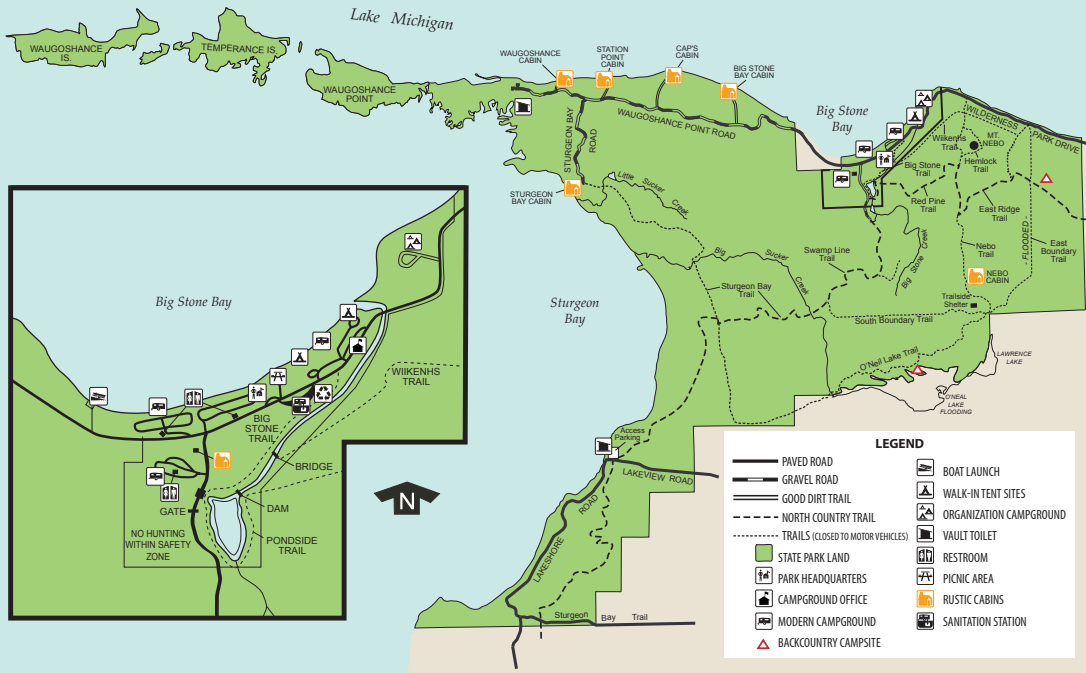

# Wilderness State Park

## LEGEND

- |  |                                   |  |                         |
|--|-----------------------------------|--|-------------------------|
|  | PAVED ROAD                        |  | BOAT LAUNCH             |
|  | GRAVEL ROAD                       |  | WALK-IN TENT SITES      |
|  | GOOD DIRT TRAIL                   |  | ORGANIZATION CAMPGROUND |
|  | NORTH COUNTRY TRAIL               |  | VAULT TOILET            |
|  | TRAILS (CLOSED TO MOTOR VEHICLES) |  | RESTROOM                |
|  | STATE PARK LAND                   |  | PICNIC AREA             |
|  | PARK HEADQUARTERS                 |  | RUSTIC CABINS           |
|  | CAMPGROUND OFFICE                 |  | SANITATION STATION      |
|  | MODERN CAMPGROUND                 |  |                         |
|  | BACKCOUNTRY CAMPSITE              |  |                         |