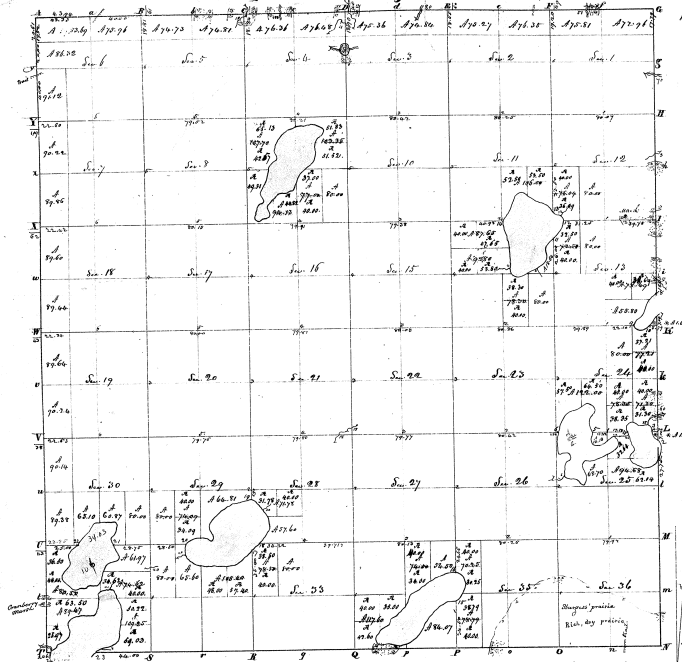

Township 17. N. VII. South, Range 10. W. X. West Mer., Mo. Ter.

Surveyed in May 1826 - by Mr. Brookfield, S. S.

Returned to the Genl

234

Section	Acres	Owner	Acres	Owner
Sec 1	36.00	Sec 1	36.00	
Sec 2	36.00	Sec 2	36.00	
Sec 3	36.00	Sec 3	36.00	
Sec 4	36.00	Sec 4	36.00	
Sec 5	36.00	Sec 5	36.00	
Sec 6	36.00	Sec 6	36.00	
Sec 7	36.00	Sec 7	36.00	
Sec 8	36.00	Sec 8	36.00	
Sec 9	36.00	Sec 9	36.00	
Sec 10	36.00	Sec 10	36.00	
Sec 11	36.00	Sec 11	36.00	
Sec 12	36.00	Sec 12	36.00	
Sec 13	36.00	Sec 13	36.00	
Sec 14	36.00	Sec 14	36.00	
Sec 15	36.00	Sec 15	36.00	
Sec 16	36.00	Sec 16	36.00	
Sec 17	36.00	Sec 17	36.00	
Sec 18	36.00	Sec 18	36.00	
Sec 19	36.00	Sec 19	36.00	
Sec 20	36.00	Sec 20	36.00	
Sec 21	36.00	Sec 21	36.00	
Sec 22	36.00	Sec 22	36.00	
Sec 23	36.00	Sec 23	36.00	
Sec 24	36.00	Sec 24	36.00	
Sec 25	36.00	Sec 25	36.00	
Sec 26	36.00	Sec 26	36.00	
Sec 27	36.00	Sec 27	36.00	
Sec 28	36.00	Sec 28	36.00	
Sec 29	36.00	Sec 29	36.00	
Sec 30	36.00	Sec 30	36.00	
Sec 31	36.00	Sec 31	36.00	
Sec 32	36.00	Sec 32	36.00	
Sec 33	36.00	Sec 33	36.00	
Sec 34	36.00	Sec 34	36.00	
Sec 35	36.00	Sec 35	36.00	
Sec 36	36.00	Sec 36	36.00	

2-34