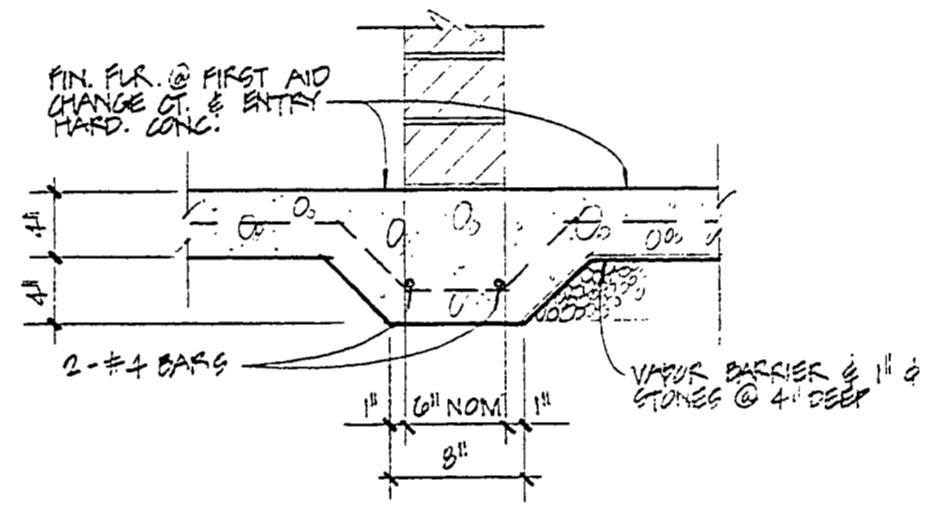

DOOR SCHEDULE

MARK	SIZE OF OPENING	MATERIAL	FRAME	TYPE	CLOSER	REMARKS
1.	3'-0" x 7'-0"	1 3/4" H.M.	PRESS STL	T	1-REQ'D	
2.	3'-0" x 7'-0"	1 3/4" H.M.	PRESS STL	P	1-REQ'D	
3.	3'-0" x 7'-0"	1 3/4" H.M.	PRESS STL	D	1-REQ'D	
4.	3'-0" x 7'-0"	1 3/4" H.M.	PRESS STL	D	1-REQ'D	
5.	3'-0" x 7'-0"	1 3/4" H.M.	PRESS STL	P	1-REQ'D	
6.	3'-0" x 7'-0"	1 3/4" H.M.	PRESS STL	A	1-REQ'D	
7.	3'-0" x 7'-0"	1 3/4" H.M.	PRESS STL	Z	1-REQ'D	4" x 12" HIGH ALUM. THRESHOLD & DR. FOOT RUBBER SEAL
8.	2'-8" x 7'-0"	1 3/4" H.M.	PRESS STL	P	1-REQ'D	18 1/2" x 15 1/2" LOWERS W/ INSECT SCREEN
9.	3'-0" x 7'-0"	1 3/4" H.M.	PRESS STL	P	1-REQ'D	24" x 15 1/2" LOWERS W/ INSECT SCREEN
10.	10'-5" x 7'-10 1/4"	CURTAIN 18 GA. STL.	STL. Z GUIDES			24 GA. GALV. STL. HOOD THRESHOLD & DR. FOOT RUBBER SEAL
11.	10'-8" x 7'-10 1/4"	CURTAIN 18 GA. STL.	STL. Z GUIDES			24 GA. GALV. STL. HOOD (SHOP PAINTED) & DR. FOOT RUBBER SEAL
12.	10'-5" x 7'-10 1/4"	CURTAIN 18 GA. STL.	STL. Z GUIDES			24 GA. GALV. STL. HOOD (SHOP PAINTED) & DR. FOOT RUBBER SEAL
13.	3'-0" x 7'-0"	1 3/4" ALUM.	ALUM. TUBE	F	1-REQ'D	4" x 12" HIGH ALUM. THRESHOLD & DR. BOT. RUBBER SEAL
14.	(2) 3'-0" x 7'-0"	1 3/4" ALUM.	ALUM. TUBE	D	2-REQ'D	4" x 12" HIGH ALUM. THRESHOLD & DR. BOT. RUBBER SEAL
15.	3'-0" x 7'-0"	1 3/4" ALUM.	ALUM. TUBE	F	1-REQ'D	4" x 12" HIGH ALUM. THRESHOLD & DR. BOT. RUBBER SEAL
16.	2'-8" x 2'-0"	1 3/4" H.M.	PRESS STL	G		UNDER CONCESSION UT.

DETAIL 5 SCALE 1" = ONE FOOT

DETAIL 48 OR 49 SCALE 1" = ONE FOOT SIMILAR TO DET. #9 EXCEPT WHERE NOTED

DETAIL 41 SCALE 1" = ONE FOOT

DETAIL 42 SCALE 1" = ONE FOOT

DETAIL 6 SCALE 1" = ONE FOOT

DETAIL 9 SCALE 1" = ONE FOOT

DETAIL 12 SCALE 1" = ONE FOOT

DETAIL 13 SCALE 1" = ONE FOOT

DETAIL 7 SCALE 1" = ONE FOOT

DETAIL 10 SCALE 1" = ONE FOOT

DETAIL 14 SCALE 1" = ONE FOOT

DOOR TYPES SCALE 1/4" = ONE FOOT