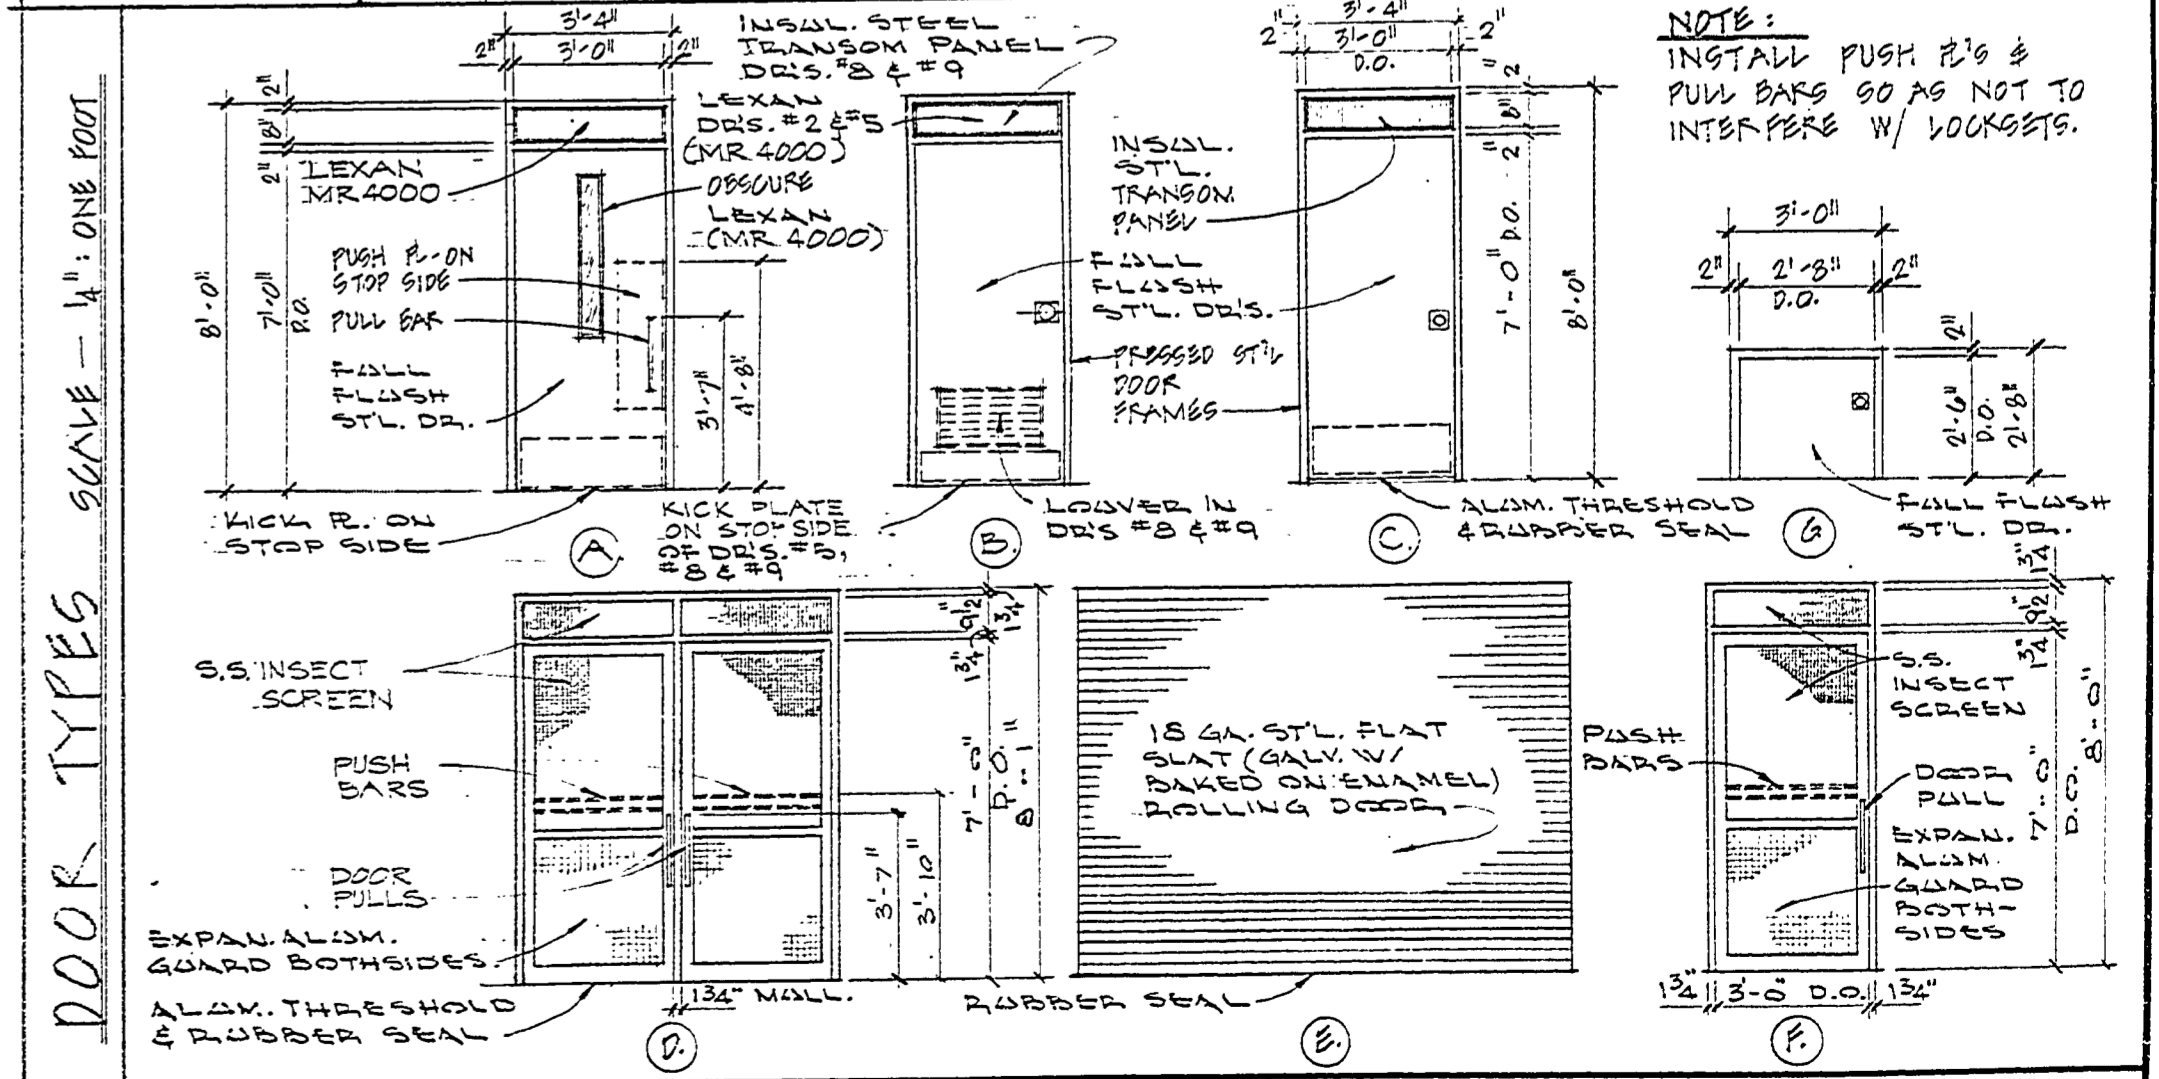

ROOM FINISH SCHEDULE

RM.#	ROOM NAME	FLOOR	BASE	WALL	CEILING	REMARKS
1.	FIRST AID					
2.	WOMEN'S CHANGE CT.					
3.	WOMEN'S TOILET RM.					
4.	MEN'S TOILET RM.					
5.	MEN'S CHANGE CT.					
6.	PIPE ALLEY					
7.	TOILET RM.					
8.	STORAGE RM.					
9.	CONCESSION					
10.	SERVING & WORK RM.					
11.	PASSAGE					
12.	ENTRY					

DOOR SCHEDULE

MARK	SIZE OF OPENING	MATERIAL	FRAME	TYPE	CLOSER	REMARKS
1.	3'-0" x 7'-0"	1 3/4" H.M.	PRESS STL	T	1-REQ'D	
2.	3'-0" x 7'-0"	1 3/4" H.M.	PRESS STL	P	1-REQ'D	
3.	3'-0" x 7'-0"	1 3/4" H.M.	PRESS STL	D	1-REQ'D	
4.	3'-0" x 7'-0"	1 3/4" H.M.	PRESS STL	D	1-REQ'D	
5.	3'-0" x 7'-0"	1 3/4" H.M.	PRESS STL	P	1-REQ'D	
6.	3'-0" x 7'-0"	1 3/4" H.M.	PRESS STL	A	1-REQ'D	
7.	3'-0" x 7'-0"	1 3/4" H.M.	PRESS STL	Z	1-REQ'D	4" x 12" HIGH ALUM. THRESHOLD & DR. FOOT RUBBER SEAL
8.	2'-8" x 7'-0"	1 3/4" H.M.	PRESS STL	P	1-REQ'D	18 1/2" x 15 1/2" LOWERS W/ INSECT SCREEN
9.	3'-0" x 7'-0"	1 3/4" H.M.	PRESS STL	P	1-REQ'D	24" x 15 1/2" LOWERS W/ INSECT SCREEN
10.	10'-5" x 7'-10 1/4"	CURTAIN 18 GA. STL.	STL. Z GUIDES			24 GA. GALV. STL. HOOD THRESHOLD & DR. FOOT RUBBER SEAL
11.	10'-8" x 7'-10 1/4"	CURTAIN 18 GA. STL.	STL. Z GUIDES			24 GA. GALV. STL. HOOD (SHOP PAINTED) & DR. FOOT RUBBER SEAL
12.	10'-5" x 7'-10 1/4"	CURTAIN 18 GA. STL.	STL. Z GUIDES			24 GA. GALV. STL. HOOD (SHOP PAINTED) & DR. FOOT RUBBER SEAL
13.	3'-0" x 7'-0"	1 3/4" ALUM.	ALUM. TUBE	F	1-REQ'D	4" x 12" HIGH ALUM. THRESHOLD & DR. BOT. RUBBER SEAL
14.	(2) 3'-0" x 7'-0"	1 3/4" ALUM.	ALUM. TUBE	D	2-REQ'D	4" x 12" HIGH ALUM. THRESHOLD & DR. BOT. RUBBER SEAL
15.	3'-0" x 7'-0"	1 3/4" ALUM.	ALUM. TUBE	F	1-REQ'D	4" x 12" HIGH ALUM. THRESHOLD & DR. BOT. RUBBER SEAL
16.	2'-8" x 2'-0"	1 3/4" H.M.	PRESS STL	G		UNDER CONCESSION UT.

DETAIL 12 SCALE 1" = ONE FOOT

DETAIL 13 SCALE 1" = ONE FOOT

DETAIL 7 SCALE 1" = ONE FOOT

DETAIL 10 SCALE 1" = ONE FOOT

DETAIL 14 SCALE 1" = ONE FOOT

DOOR TYPES SCALE 1/4" = ONE FOOT