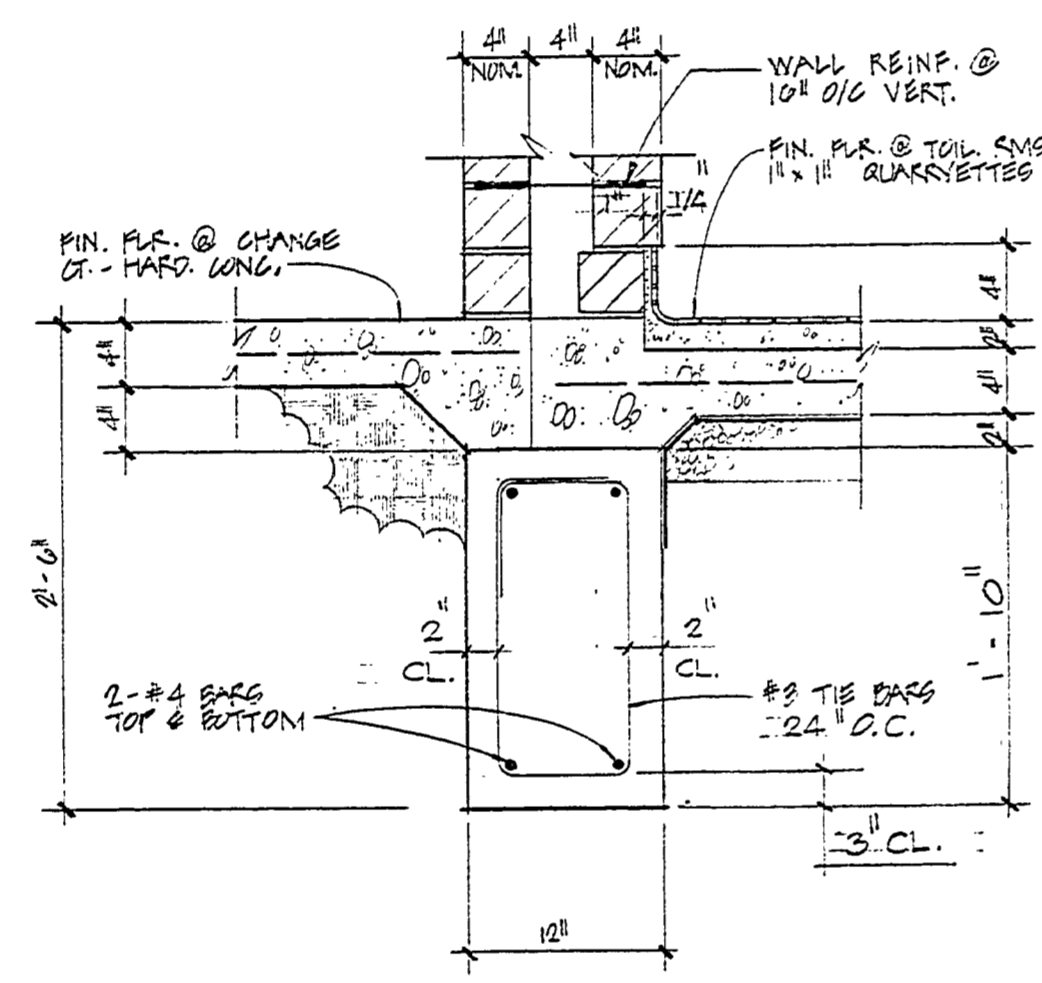

DOOR SCHEDULE

MARK	SIZE OF OPENING	MATERIAL	FRAME	TYPE	CLOSER	REMARKS
1.	3'-0" x 7'-0"	1 3/4" H.M.	PRESS STL	T	1-REQ'D	
2.	3'-0" x 7'-0"	1 3/4" H.M.	PRESS STL	P	1-REQ'D	
3.	3'-0" x 7'-0"	1 3/4" H.M.	PRESS STL	D	1-REQ'D	
4.	3'-0" x 7'-0"	1 3/4" H.M.	PRESS STL	D	1-REQ'D	
5.	3'-0" x 7'-0"	1 3/4" H.M.	PRESS STL	P	1-REQ'D	
6.	3'-0" x 7'-0"	1 3/4" H.M.	PRESS STL	A	1-REQ'D	
7.	3'-0" x 7'-0"	1 3/4" H.M.	PRESS STL	Z	1-REQ'D	4" x 12" HIGH ALUM. THRESHOLD & DR. FOOT RUBBER SEAL
8.	2'-8" x 7'-0"	1 3/4" H.M.	PRESS STL	P	1-REQ'D	18 1/2" x 15 1/2" LOWERS W/ INSECT SCREEN
9.	3'-0" x 7'-0"	1 3/4" H.M.	PRESS STL	P	1-REQ'D	24" x 15 1/2" LOWERS W/ INSECT SCREEN
10.	10'-5" x 7'-10 1/4"	CURTAIN 18 GA. STL.	STL. Z GUIDES			24 GA. GALV. STL. HOOD THRESHOLD & DR. FOOT RUBBER SEAL
11.	10'-8" x 7'-10 1/4"	CURTAIN 18 GA. STL.	STL. Z GUIDES			24 GA. GALV. STL. HOOD (SHOP PAINTED) & DR. FOOT RUBBER SEAL
12.	10'-5" x 7'-10 1/4"	CURTAIN 18 GA. STL.	STL. Z GUIDES			24 GA. GALV. STL. HOOD (SHOP PAINTED) & DR. FOOT RUBBER SEAL
13.	3'-0" x 7'-0"	1 3/4" ALUM.	ALUM. TUBE	F	1-REQ'D	4" x 12" HIGH ALUM. THRESHOLD & DR. BOT. RUBBER SEAL
14.	(2) 3'-0" x 7'-0"	1 3/4" ALUM.	ALUM. TUBE	D	2-REQ'D	4" x 12" HIGH ALUM. THRESHOLD & DR. BOT. RUBBER SEAL
15.	3'-0" x 7'-0"	1 3/4" ALUM.	ALUM. TUBE	F	1-REQ'D	4" x 12" HIGH ALUM. THRESHOLD & DR. BOT. RUBBER SEAL
16.	2'-8" x 2'-0"	1 3/4" H.M.	PRESS STL	G		UNDER CONCESSION UT.

DETAIL 5 SCALE 1" = ONE FOOT

DETAIL 48 OR 49 SCALE 1" = ONE FOOT SIMILAR TO DET. #9 EXCEPT WHERE NOTED

DETAIL 41 SCALE 1" = ONE FOOT

DETAIL 42 SCALE 1" = ONE FOOT

DETAIL 6 SCALE 1" = ONE FOOT

DETAIL 9 SCALE 1" = ONE FOOT

DETAIL 12 SCALE 1" = ONE FOOT

DETAIL 13 SCALE 1" = ONE FOOT

DETAIL 7 SCALE 1" = ONE FOOT

DETAIL 10 SCALE 1" = ONE FOOT

DETAIL 14 SCALE 1" = ONE FOOT

DOOR TYPES SCALE 1/4" = ONE FOOT