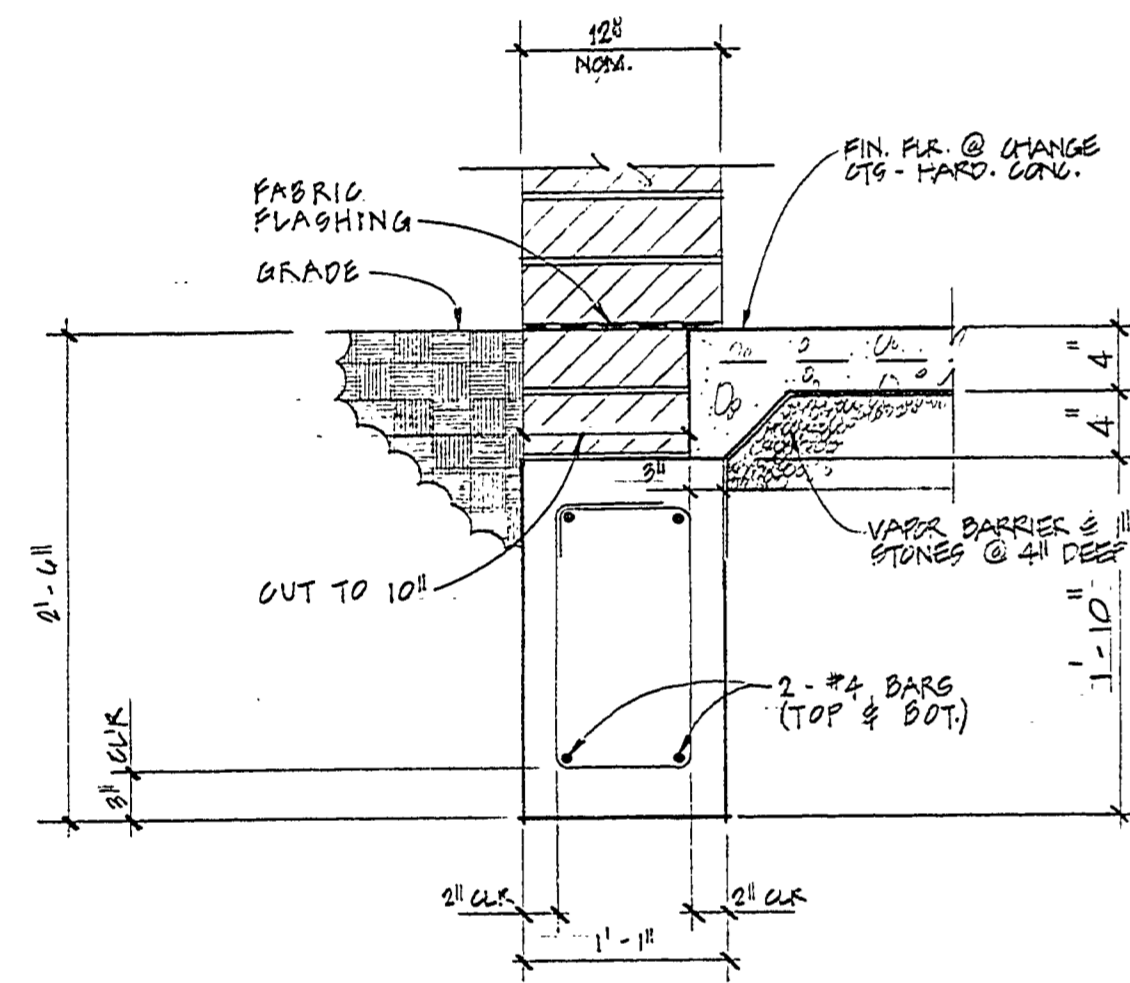

DOOR SCHEDULE

MARK	SIZE OF OPENING	MATERIAL	FRAME	TYPE	CLOSER	REMARKS
1.	3'-0" x 7'-0"	1 3/4" H.M.	PRESS STL	T	1-REQ'D	
2.	3'-0" x 7'-0"	1 3/4" H.M.	PRESS STL	P	1-REQ'D	
3.	3'-0" x 7'-0"	1 3/4" H.M.	PRESS STL	D	1-REQ'D	
4.	3'-0" x 7'-0"	1 3/4" H.M.	PRESS STL	D	1-REQ'D	
5.	3'-0" x 7'-0"	1 3/4" H.M.	PRESS STL	P	1-REQ'D	
6.	3'-0" x 7'-0"	1 3/4" H.M.	PRESS STL	A	1-REQ'D	
7.	3'-0" x 7'-0"	1 3/4" H.M.	PRESS STL	Z	1-REQ'D	4" x 12" HIGH ALUM. THRESHOLD & DR. FOOT RUBBER SEAL
8.	2'-8" x 7'-0"	1 3/4" H.M.	PRESS STL	P	1-REQ'D	18 1/2" x 15 1/2" LOWERS W/ INSECT SCREEN
9.	3'-0" x 7'-0"	1 3/4" H.M.	PRESS STL	P	1-REQ'D	24" x 15 1/2" LOWERS W/ INSECT SCREEN
10.	10'-5" x 7'-10 1/4"	CURTAIN 18 GA. STL.	STL. Z GUIDES			24 GA. GALV. STL. HOOD THRESHOLD & DR. FOOT RUBBER SEAL
11.	10'-8" x 7'-10 1/4"	CURTAIN 18 GA. STL.	STL. Z GUIDES			24 GA. GALV. STL. HOOD (SHOP PAINTED) & DR. FOOT RUBBER SEAL
12.	10'-5" x 7'-10 1/4"	CURTAIN 18 GA. STL.	STL. Z GUIDES			24 GA. GALV. STL. HOOD (SHOP PAINTED) & DR. FOOT RUBBER SEAL
13.	3'-0" x 7'-0"	1 3/4" ALUM.	ALUM. TUBE	F	1-REQ'D	4" x 12" HIGH ALUM. THRESHOLD & DR. BOT. RUBBER SEAL
14.	(2) 3'-0" x 7'-0"	1 3/4" ALUM.	ALUM. TUBE	D	2-REQ'D	4" x 12" HIGH ALUM. THRESHOLD & DR. BOT. RUBBER SEAL
15.	3'-0" x 7'-0"	1 3/4" ALUM.	ALUM. TUBE	F	1-REQ'D	4" x 12" HIGH ALUM. THRESHOLD & DR. BOT. RUBBER SEAL
16.	2'-8" x 2'-0"	1 3/4" H.M.	PRESS STL	G		UNDER CONCESSION UT.

DETAIL 5 SCALE 1" = ONE FOOT

DETAIL 48 OR 49 SCALE 1" = ONE FOOT SIMILAR TO DET. #9 EXCEPT WHERE NOTED

DETAIL 41 SCALE 1" = ONE FOOT

DETAIL 42 SCALE 1" = ONE FOOT

DETAIL 6 SCALE 1" = ONE FOOT

DETAIL 9 SCALE 1" = ONE FOOT

DETAIL 12 SCALE 1" = ONE FOOT

DETAIL 13 SCALE 1" = ONE FOOT

DETAIL 7 SCALE 1" = ONE FOOT

DETAIL 10 SCALE 1" = ONE FOOT

DETAIL 14 SCALE 1" = ONE FOOT

DOOR TYPES SCALE 1/4" = ONE FOOT