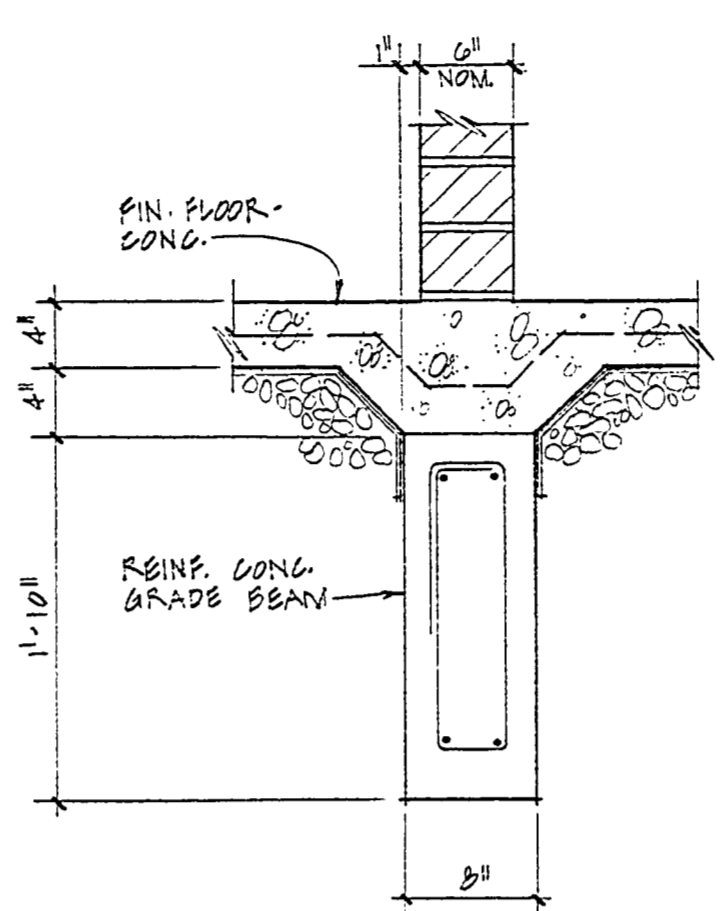

DOOR SCHEDULE

MARK	SIZE OF OPENING	MATERIAL	FRAME	TYPE	CLOSER	REMARKS
1.	3'-0" x 7'-0"	1 3/4" H.M.	PRESS STL	T	1-REQ'D	
2.	3'-0" x 7'-0"	1 3/4" H.M.	PRESS STL	P	1-REQ'D	
3.	3'-0" x 7'-0"	1 3/4" H.M.	PRESS STL	D	1-REQ'D	
4.	3'-0" x 7'-0"	1 3/4" H.M.	PRESS STL	D	1-REQ'D	
5.	3'-0" x 7'-0"	1 3/4" H.M.	PRESS STL	P	1-REQ'D	
6.	3'-0" x 7'-0"	1 3/4" H.M.	PRESS STL	A	1-REQ'D	
7.	3'-0" x 7'-0"	1 3/4" H.M.	PRESS STL	Z	1-REQ'D	4" x 12" HIGH ALUM. THRESHOLD & DR. FOOT RUBBER SEAL
8.	2'-8" x 7'-0"	1 3/4" H.M.	PRESS STL	P	1-REQ'D	18 1/2" x 15 1/2" LOWERS W/ INSECT SCREEN
9.	3'-0" x 7'-0"	1 3/4" H.M.	PRESS STL	P	1-REQ'D	24" x 15 1/2" LOWERS W/ INSECT SCREEN
10.	10'-5" x 7'-10 1/4"	CURTAIN 18 GA. STL.	STL. Z GUIDES			24 GA. GALV. STL. HOOD THRESHOLD & DR. FOOT RUBBER SEAL
11.	10'-8" x 7'-10 1/4"	CURTAIN 18 GA. STL.	STL. Z GUIDES			24 GA. GALV. STL. HOOD (SHOP PAINTED) & DR. FOOT RUBBER SEAL
12.	10'-5" x 7'-10 1/4"	CURTAIN 18 GA. STL.	STL. Z GUIDES			24 GA. GALV. STL. HOOD (SHOP PAINTED) & DR. FOOT RUBBER SEAL
13.	3'-0" x 7'-0"	1 3/4" ALUM.	ALUM. TUBE	F	1-REQ'D	4" x 12" HIGH ALUM. THRESHOLD & DR. BOT. RUBBER SEAL
14.	(2) 3'-0" x 7'-0"	1 3/4" ALUM.	ALUM. TUBE	D	2-REQ'D	4" x 12" HIGH ALUM. THRESHOLD & DR. BOT. RUBBER SEAL
15.	3'-0" x 7'-0"	1 3/4" ALUM.	ALUM. TUBE	F	1-REQ'D	4" x 12" HIGH ALUM. THRESHOLD & DR. BOT. RUBBER SEAL
16.	2'-8" x 2'-0"	1 3/4" H.M.	PRESS STL	G		UNDER CONCESSION UT.

DETAIL 5 SCALE 1" = ONE FOOT

DETAIL 48 OR 49 SCALE 1" = ONE FOOT SIMILAR TO DET. #9 EXCEPT WHERE NOTED

DETAIL 41 SCALE 1" = ONE FOOT

DETAIL 42 SCALE 1" = ONE FOOT

DETAIL 6 SCALE 1" = ONE FOOT

DETAIL 9 SCALE 1" = ONE FOOT

DETAIL 12 SCALE 1" = ONE FOOT

DETAIL 13 SCALE 1" = ONE FOOT

DETAIL 7 SCALE 1" = ONE FOOT

DETAIL 10 SCALE 1" = ONE FOOT

DETAIL 14 SCALE 1" = ONE FOOT

DOOR TYPES SCALE 1/4" = ONE FOOT