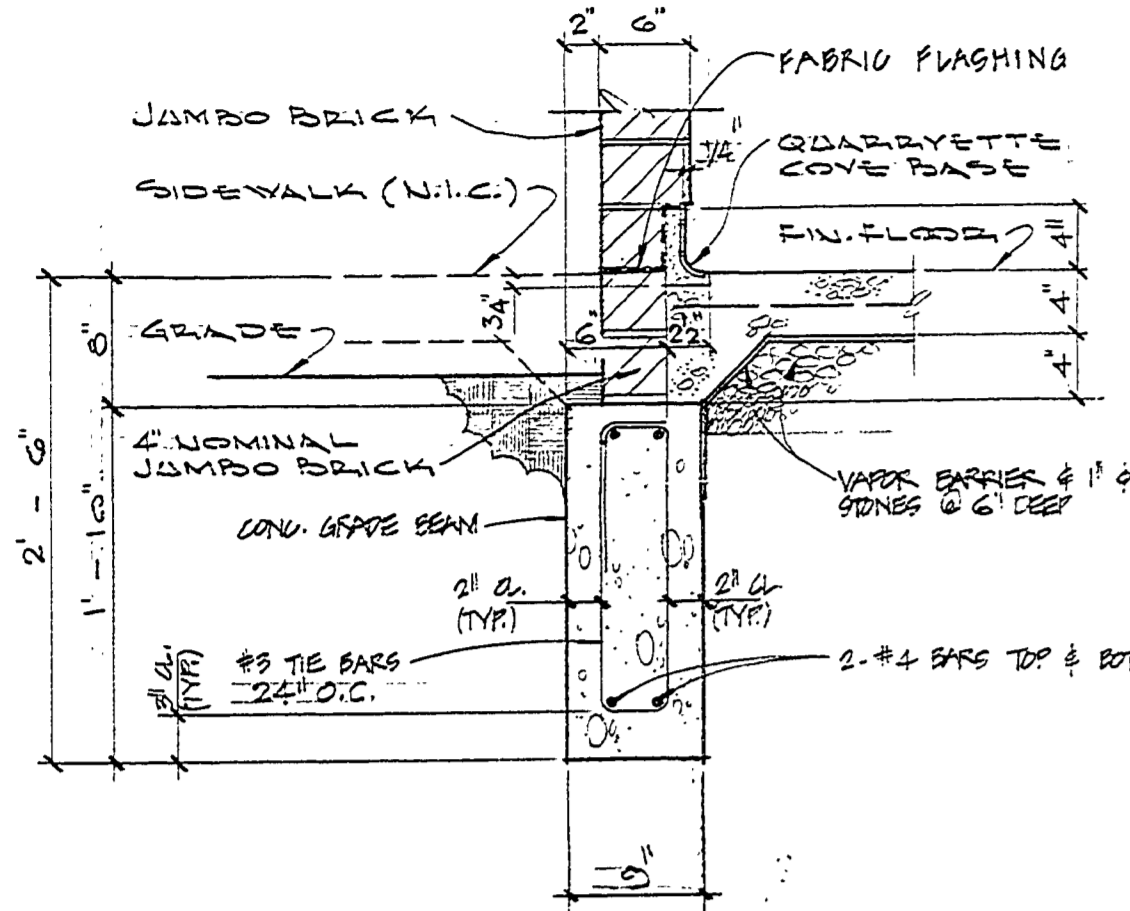

ROOM FINISH SCHEDULE

RM.#	ROOM NAME	FLOOR	BASE	WALL	CEILING	REMARKS
1.	FIRST AID					
2.	WOMEN'S CHANGE CT.					
3.	WOMEN'S TOILET RM.					
4.	MEN'S TOILET RM.					
5.	MEN'S CHANGE CT.					
6.	PIPE ALLEY					
7.	TOILET RM.					
8.	STORAGE RM.					
9.	CONCESSION					
10.	SERVING & WORK RM.					
11.	PASSAGE					
12.	ENTRY					

DOOR SCHEDULE

MARK	SIZE OF OPENING	MATERIAL	FRAME	TYPE	CLOSER	REMARKS
1.	3'-0" x 7'-0"	1 3/4" H.M.	PRESS STL	T	1-REQ'D	
2.	3'-0" x 7'-0"	1 3/4" H.M.	PRESS STL	P	1-REQ'D	
3.	3'-0" x 7'-0"	1 3/4" H.M.	PRESS STL	D	1-REQ'D	
4.	3'-0" x 7'-0"	1 3/4" H.M.	PRESS STL	D	1-REQ'D	
5.	3'-0" x 7'-0"	1 3/4" H.M.	PRESS STL	P	1-REQ'D	
6.	3'-0" x 7'-0"	1 3/4" H.M.	PRESS STL	A	1-REQ'D	
7.	3'-0" x 7'-0"	1 3/4" H.M.	PRESS STL	Z	1-REQ'D	4" x 12" HIGH ALUM. THRESHOLD & DR. FOOT RUBBER SEAL
8.	2'-8" x 7'-0"	1 3/4" H.M.	PRESS STL	P	1-REQ'D	18 1/2" x 15 1/2" LOWERS W/ INSECT SCREEN
9.	3'-0" x 7'-0"	1 3/4" H.M.	PRESS STL	P	1-REQ'D	24" x 15 1/2" LOWERS W/ INSECT SCREEN
10.	10'-5" x 7'-10 1/4"	CURTAIN 18 GA. STL.	STL. Z GUIDES			24 GA. GALV. STL. HOOD THRESHOLD & DR. FOOT RUBBER SEAL
11.	10'-8" x 7'-10 1/4"	CURTAIN 18 GA. STL.	STL. Z GUIDES			24 GA. GALV. STL. HOOD (SHOP PAINTED) & DR. FOOT RUBBER SEAL
12.	10'-5" x 7'-10 1/4"	CURTAIN 18 GA. STL.	STL. Z GUIDES			24 GA. GALV. STL. HOOD (SHOP PAINTED) & DR. FOOT RUBBER SEAL
13.	3'-0" x 7'-0"	1 3/4" ALUM.	ALUM. TUBE	F	1-REQ'D	4" x 12" HIGH ALUM. THRESHOLD & DR. BOT. RUBBER SEAL
14.	(2) 3'-0" x 7'-0"	1 3/4" ALUM.	ALUM. TUBE	D	2-REQ'D	4" x 12" HIGH ALUM. THRESHOLD & DR. BOT. RUBBER SEAL
15.	3'-0" x 7'-0"	1 3/4" ALUM.	ALUM. TUBE	F	1-REQ'D	4" x 12" HIGH ALUM. THRESHOLD & DR. BOT. RUBBER SEAL
16.	2'-8" x 2'-0"	1 3/4" H.M.	PRESS STL	G		UNDER CONCESSION UT.

DETAIL 5 SCALE 1" = ONE FOOT

DETAIL 48 OR 49 SCALE 1" = ONE FOOT SIMILAR TO DET. #9 EXCEPT WHERE NOTED

DETAIL 41 SCALE 1" = ONE FOOT

DETAIL 42 SCALE 1" = ONE FOOT

DETAIL 6 SCALE 1" = ONE FOOT

DETAIL 9 SCALE 1" = ONE FOOT