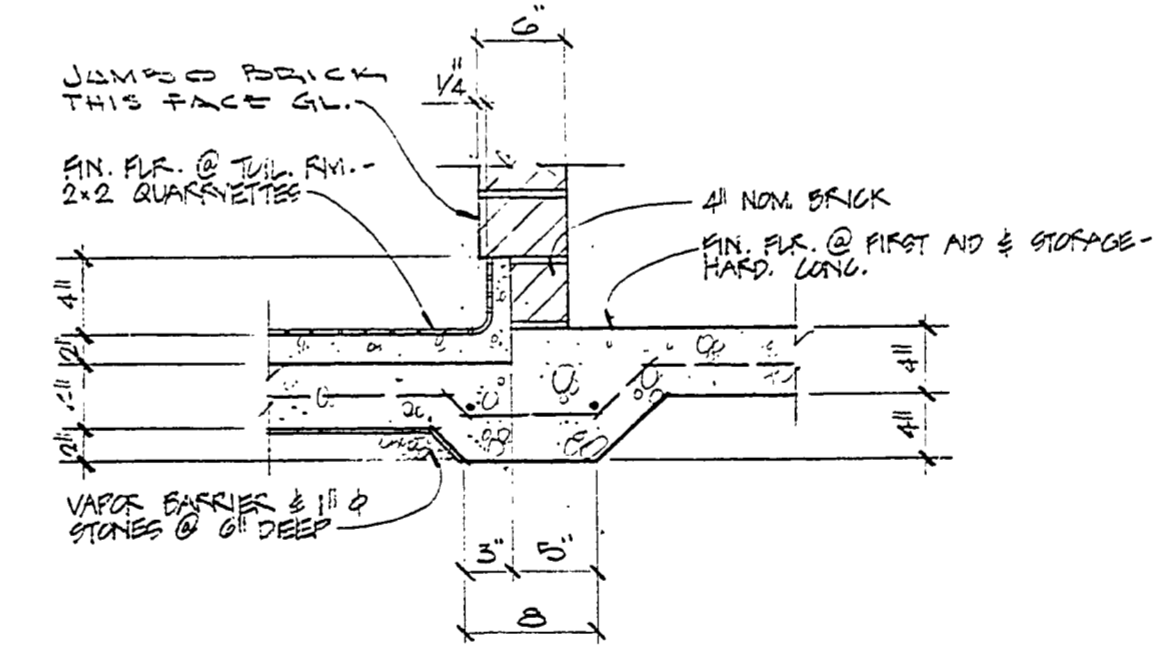

DOOR SCHEDULE

MARK	SIZE OF OPENING	MATERIAL	FRAME	TYPE	CLOSER	REMARKS
1.	3'-0" x 7'-0"	1 3/4" H.M.	PRESS STL	T	1-REQ'D	
2.	3'-0" x 7'-0"	1 3/4" H.M.	PRESS STL	P	1-REQ'D	
3.	3'-0" x 7'-0"	1 3/4" H.M.	PRESS STL	D	1-REQ'D	
4.	3'-0" x 7'-0"	1 3/4" H.M.	PRESS STL	D	1-REQ'D	
5.	3'-0" x 7'-0"	1 3/4" H.M.	PRESS STL	P	1-REQ'D	
6.	3'-0" x 7'-0"	1 3/4" H.M.	PRESS STL	A	1-REQ'D	
7.	3'-0" x 7'-0"	1 3/4" H.M.	PRESS STL	Z	1-REQ'D	4" x 12" HIGH ALUM. THRESHOLD & DR. FOOT RUBBER SEAL
8.	2'-8" x 7'-0"	1 3/4" H.M.	PRESS STL	P	1-REQ'D	18 1/2" x 15 1/2" LOWERS W/ INSECT SCREEN
9.	3'-0" x 7'-0"	1 3/4" H.M.	PRESS STL	P	1-REQ'D	24" x 15 1/2" LOWERS W/ INSECT SCREEN
10.	10'-5" x 7'-10 1/4"	CURTAIN 18 GA. STL.	STL. Z GUIDES			24 GA. GALV. STL. HOOD THRESHOLD & DR. FOOT RUBBER SEAL
11.	10'-8" x 7'-10 1/4"	CURTAIN 18 GA. STL.	STL. Z GUIDES			24 GA. GALV. STL. HOOD (SHOP PAINTED) & DR. FOOT RUBBER SEAL
12.	10'-5" x 7'-10 1/4"	CURTAIN 18 GA. STL.	STL. Z GUIDES			24 GA. GALV. STL. HOOD (SHOP PAINTED) & DR. FOOT RUBBER SEAL
13.	3'-0" x 7'-0"	1 3/4" ALUM.	ALUM. TUBE	F	1-REQ'D	4" x 12" HIGH ALUM. THRESHOLD & DR. BOT. RUBBER SEAL
14.	(2) 3'-0" x 7'-0"	1 3/4" ALUM.	ALUM. TUBE	D	2-REQ'D	4" x 12" HIGH ALUM. THRESHOLD & DR. BOT. RUBBER SEAL
15.	3'-0" x 7'-0"	1 3/4" ALUM.	ALUM. TUBE	F	1-REQ'D	4" x 12" HIGH ALUM. THRESHOLD & DR. BOT. RUBBER SEAL
16.	2'-8" x 2'-0"	1 3/4" H.M.	PRESS STL	G		UNDER CONCESSION UT.

DETAIL 5 SCALE 1" = ONE FOOT

DETAIL 48 OR 49 SCALE 1" = ONE FOOT SIMILAR TO DET. #9 EXCEPT WHERE NOTED

DETAIL 41 SCALE 1" = ONE FOOT

DETAIL 42 SCALE 1" = ONE FOOT

DETAIL 6 SCALE 1" = ONE FOOT

DETAIL 9 SCALE 1" = ONE FOOT

DETAIL 12 SCALE 1" = ONE FOOT

DETAIL 13 SCALE 1" = ONE FOOT

DETAIL 7 SCALE 1" = ONE FOOT

DETAIL 10 SCALE 1" = ONE FOOT

DETAIL 14 SCALE 1" = ONE FOOT

DOOR TYPES SCALE 1/4" = ONE FOOT