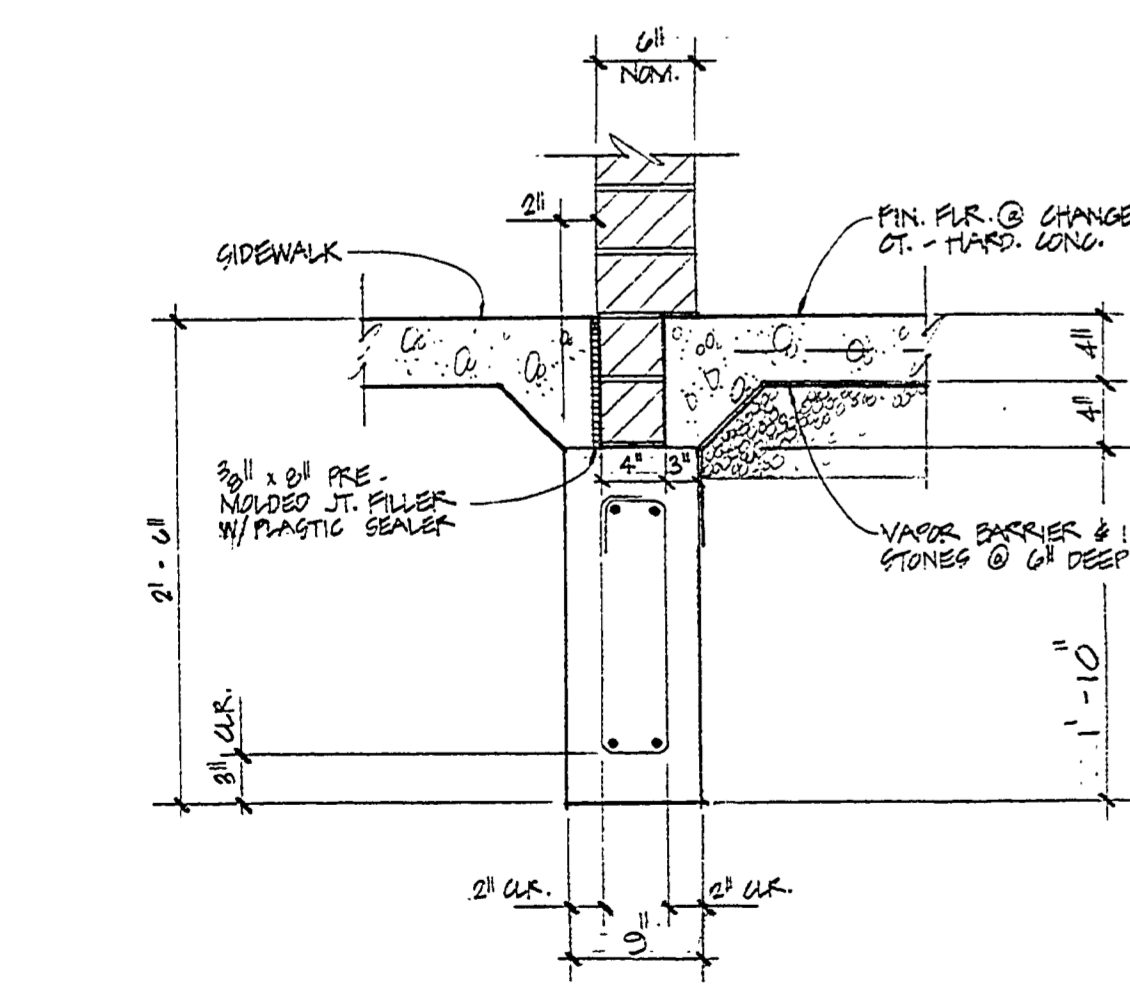

DOOR SCHEDULE

MARK	SIZE OF OPENING	MATERIAL	FRAME	TYPE	CLOSER	REMARKS
1.	3'-0" x 7'-0"	1 3/4" H.M.	PRESS STL	T	1-REQ'D	
2.	3'-0" x 7'-0"	1 3/4" H.M.	PRESS STL	P	1-REQ'D	
3.	3'-0" x 7'-0"	1 3/4" H.M.	PRESS STL	D	1-REQ'D	
4.	3'-0" x 7'-0"	1 3/4" H.M.	PRESS STL	D	1-REQ'D	
5.	3'-0" x 7'-0"	1 3/4" H.M.	PRESS STL	P	1-REQ'D	
6.	3'-0" x 7'-0"	1 3/4" H.M.	PRESS STL	A	1-REQ'D	
7.	3'-0" x 7'-0"	1 3/4" H.M.	PRESS STL	Z	1-REQ'D	4" x 12" HIGH ALUM. THRESHOLD & DR. FOOT RUBBER SEAL
8.	2'-8" x 7'-0"	1 3/4" H.M.	PRESS STL	P	1-REQ'D	18 1/2" x 15 1/2" LOWERS W/ INSECT SCREEN
9.	3'-0" x 7'-0"	1 3/4" H.M.	PRESS STL	P	1-REQ'D	24" x 15 1/2" LOWERS W/ INSECT SCREEN
10.	10'-5" x 7'-10 1/4"	CURTAIN 18 GA. STL.	STL. Z GUIDES			24 GA. GALV. STL. HOOD THRESHOLD & DR. FOOT RUBBER SEAL
11.	10'-8" x 7'-10 1/4"	CURTAIN 18 GA. STL.	STL. Z GUIDES			24 GA. GALV. STL. HOOD (SHOP PAINTED) & DR. FOOT RUBBER SEAL
12.	10'-5" x 7'-10 1/4"	CURTAIN 18 GA. STL.	STL. Z GUIDES			24 GA. GALV. STL. HOOD (SHOP PAINTED) & DR. FOOT RUBBER SEAL
13.	3'-0" x 7'-0"	1 3/4" ALUM.	ALUM. TUBE	F	1-REQ'D	4" x 12" HIGH ALUM. THRESHOLD & DR. BOT. RUBBER SEAL
14.	(2) 3'-0" x 7'-0"	1 3/4" ALUM.	ALUM. TUBE	D	2-REQ'D	4" x 12" HIGH ALUM. THRESHOLD & DR. BOT. RUBBER SEAL
15.	3'-0" x 7'-0"	1 3/4" ALUM.	ALUM. TUBE	F	1-REQ'D	4" x 12" HIGH ALUM. THRESHOLD & DR. BOT. RUBBER SEAL
16.	2'-8" x 2'-0"	1 3/4" H.M.	PRESS STL	G		UNDER CONCESSION UT.

DETAIL 5 SCALE 1" = ONE FOOT

DETAIL 48 OR 49 SCALE 1" = ONE FOOT SIMILAR TO DET. #9 EXCEPT WHERE NOTED

DETAIL 41 SCALE 1" = ONE FOOT

DETAIL 42 SCALE 1" = ONE FOOT

DETAIL 6 SCALE 1" = ONE FOOT

DETAIL 9 SCALE 1" = ONE FOOT

DETAIL 12 SCALE 1" = ONE FOOT

DETAIL 13 SCALE 1" = ONE FOOT

DETAIL 7 SCALE 1" = ONE FOOT

DETAIL 10 SCALE 1" = ONE FOOT

DETAIL 14 SCALE 1" = ONE FOOT

DOOR TYPES SCALE 1/4" = ONE FOOT