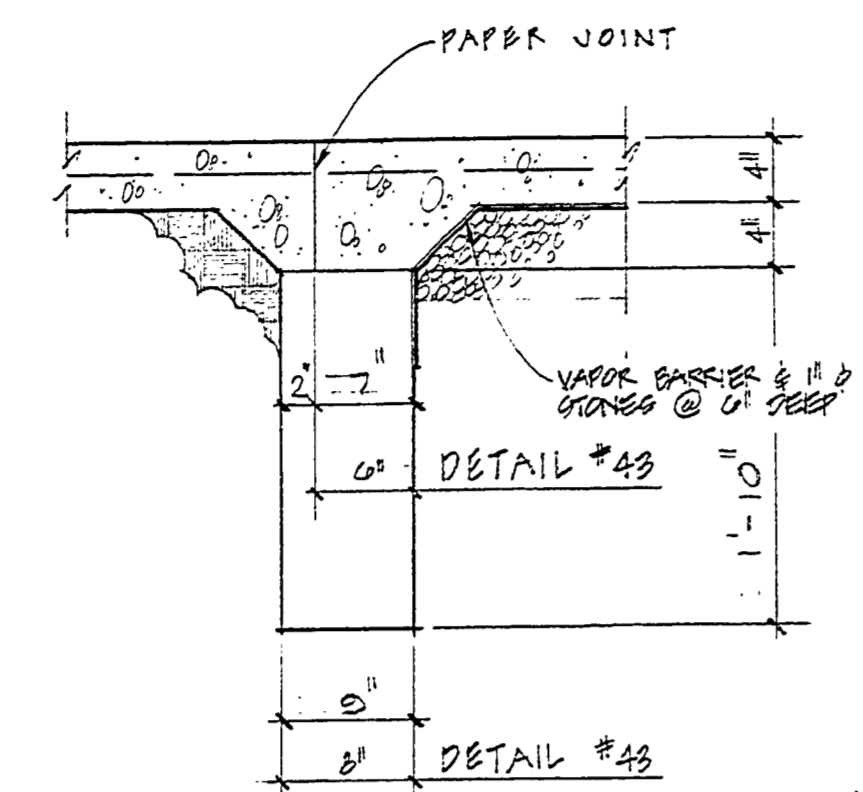

DETAIL 48 OR 49 SCALE 1" = ONE FOOT SIMILAR TO DET. #9 EXCEPT WHERE NOTED