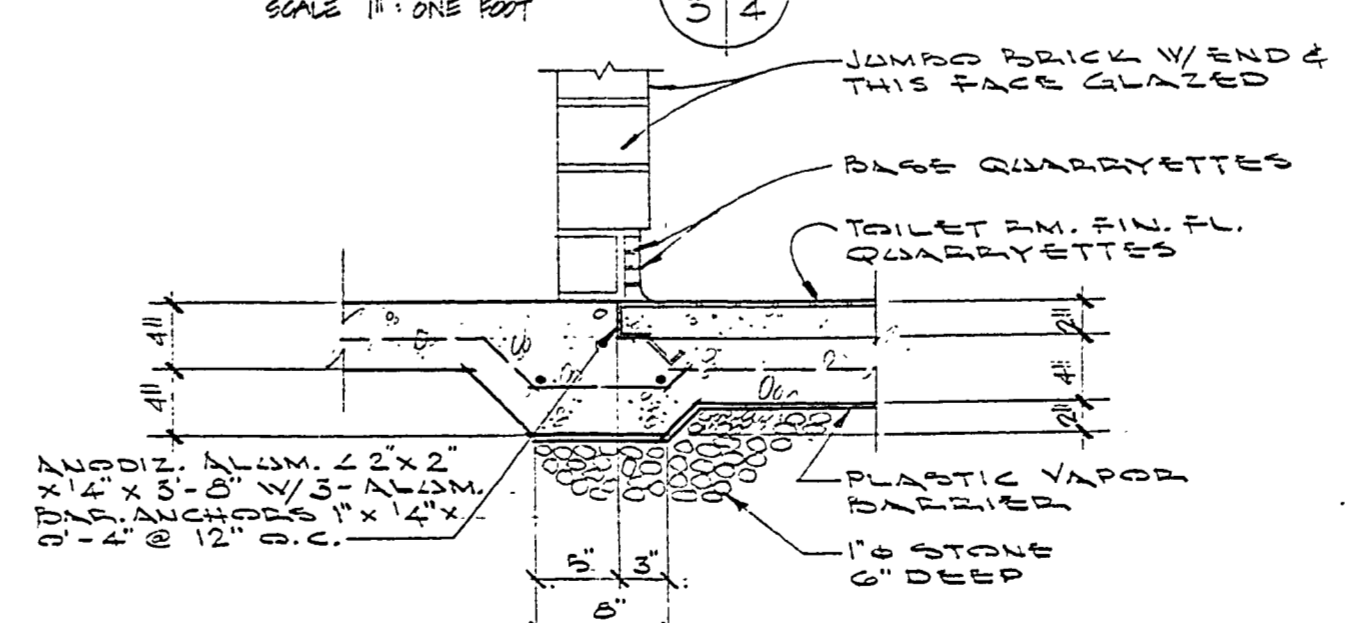

DOOR SCHEDULE

MARK	SIZE OF OPENING	MATERIAL	FRAME	TYPE	CLOSER	REMARKS
1.	3'-0" x 7'-0"	1 3/4" H.M.	PRESS STL	T	1-REQ'D	
2.	3'-0" x 7'-0"	1 3/4" H.M.	PRESS STL	P	1-REQ'D	
3.	3'-0" x 7'-0"	1 3/4" H.M.	PRESS STL	D	1-REQ'D	
4.	3'-0" x 7'-0"	1 3/4" H.M.	PRESS STL	D	1-REQ'D	
5.	3'-0" x 7'-0"	1 3/4" H.M.	PRESS STL	P	1-REQ'D	
6.	3'-0" x 7'-0"	1 3/4" H.M.	PRESS STL	A	1-REQ'D	
7.	3'-0" x 7'-0"	1 3/4" H.M.	PRESS STL	Z	1-REQ'D	4" x 12" HIGH ALUM. THRESHOLD & DR. FOOT RUBBER SEAL
8.	2'-8" x 7'-0"	1 3/4" H.M.	PRESS STL	P	1-REQ'D	18 1/2" x 15 1/2" LOWERS W/ INSECT SCREEN
9.	3'-0" x 7'-0"	1 3/4" H.M.	PRESS STL	P	1-REQ'D	24" x 15 1/2" LOWERS W/ INSECT SCREEN
10.	10'-5" x 7'-10 1/4"	CURTAIN 18 GA. STL.	STL. Z GUIDES			24 GA. GALV. STL. HOOD THRESHOLD & DR. FOOT RUBBER SEAL
11.	10'-8" x 7'-10 1/4"	CURTAIN 18 GA. STL.	STL. Z GUIDES			24 GA. GALV. STL. HOOD (SHOP PAINTED) & DR. FOOT RUBBER SEAL
12.	10'-5" x 7'-10 1/4"	CURTAIN 18 GA. STL.	STL. Z GUIDES			24 GA. GALV. STL. HOOD (SHOP PAINTED) & DR. FOOT RUBBER SEAL
13.	3'-0" x 7'-0"	1 3/4" ALUM.	ALUM. TUBE	F	1-REQ'D	4" x 12" HIGH ALUM. THRESHOLD & DR. BOT. RUBBER SEAL
14.	(2) 3'-0" x 7'-0"	1 3/4" ALUM.	ALUM. TUBE	D	2-REQ'D	4" x 12" HIGH ALUM. THRESHOLD & DR. BOT. RUBBER SEAL
15.	3'-0" x 7'-0"	1 3/4" ALUM.	ALUM. TUBE	F	1-REQ'D	4" x 12" HIGH ALUM. THRESHOLD & DR. BOT. RUBBER SEAL
16.	2'-8" x 2'-0"	1 3/4" H.M.	PRESS STL	G		UNDER CONCESSION UT.

DETAIL 12 SCALE 1" = ONE FOOT

DETAIL 13 SCALE 1" = ONE FOOT

DETAIL 7 SCALE 1" = ONE FOOT

DETAIL 10 SCALE 1" = ONE FOOT

DETAIL 14 SCALE 1" = ONE FOOT

DOOR TYPES SCALE 1/4" = ONE FOOT