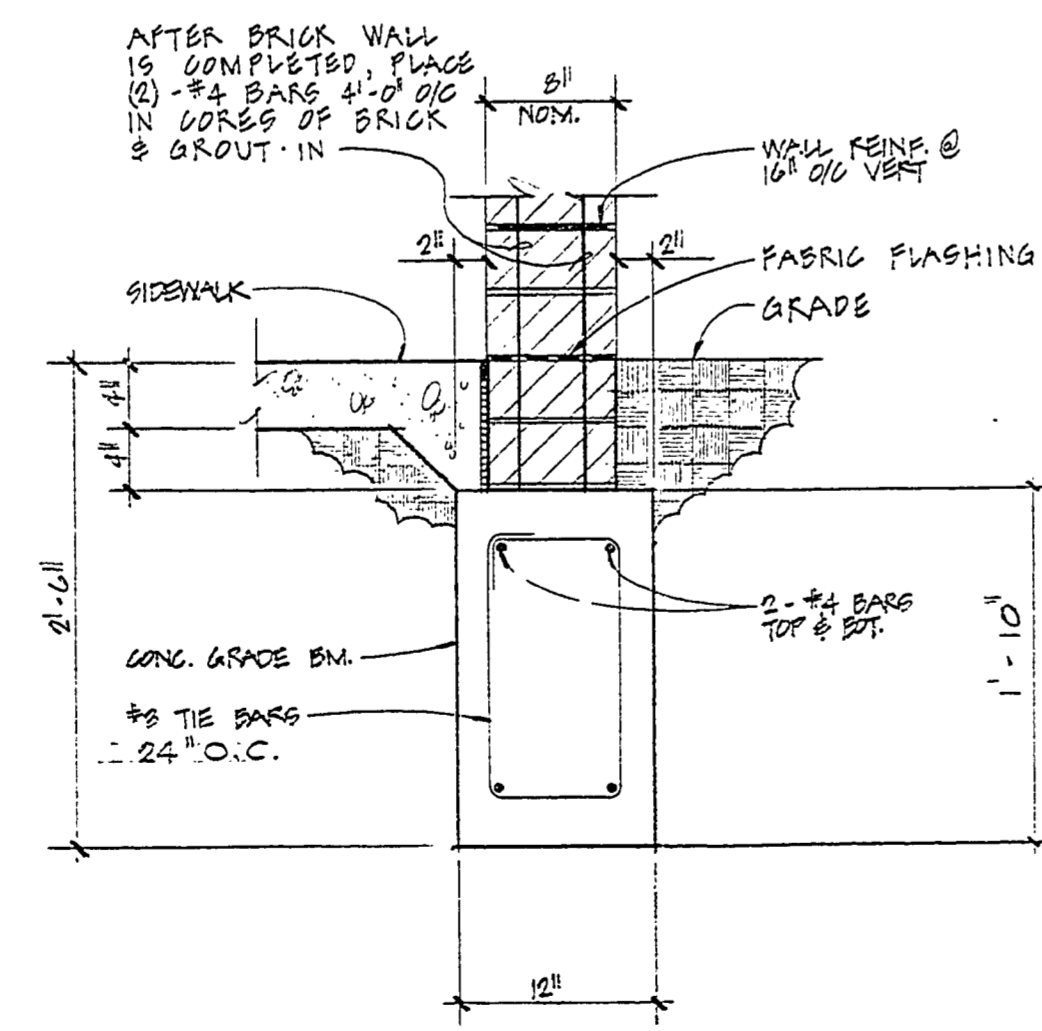

DOOR SCHEDULE

MARK	SIZE OF OPENING	MATERIAL	FRAME	TYPE	CLOSER	REMARKS
1.	3'-0" x 7'-0"	1 3/4" H.M.	PRESS STL	T	1-REQ'D	
2.	3'-0" x 7'-0"	1 3/4" H.M.	PRESS STL	P	1-REQ'D	
3.	3'-0" x 7'-0"	1 3/4" H.M.	PRESS STL	D	1-REQ'D	
4.	3'-0" x 7'-0"	1 3/4" H.M.	PRESS STL	D	1-REQ'D	
5.	3'-0" x 7'-0"	1 3/4" H.M.	PRESS STL	P	1-REQ'D	
6.	3'-0" x 7'-0"	1 3/4" H.M.	PRESS STL	A	1-REQ'D	
7.	3'-0" x 7'-0"	1 3/4" H.M.	PRESS STL	Z	1-REQ'D	4" x 12" HIGH ALUM. THRESHOLD & DR. FOOT RUBBER SEAL
8.	2'-8" x 7'-0"	1 3/4" H.M.	PRESS STL	P	1-REQ'D	18 1/2" x 15 1/2" LOWERS W/ INSECT SCREEN
9.	3'-0" x 7'-0"	1 3/4" H.M.	PRESS STL	P	1-REQ'D	24" x 15 1/2" LOWERS W/ INSECT SCREEN
10.	10'-5" x 7'-10 1/4"	CURTAIN 18 GA. STL.	STL. Z GUIDES			24 GA. GALV. STL. HOOD THRESHOLD & DR. FOOT RUBBER SEAL
11.	10'-8" x 7'-10 1/4"	CURTAIN 18 GA. STL.	STL. Z GUIDES			24 GA. GALV. STL. HOOD (SHOP PAINTED) & DR. FOOT RUBBER SEAL
12.	10'-5" x 7'-10 1/4"	CURTAIN 18 GA. STL.	STL. Z GUIDES			24 GA. GALV. STL. HOOD (SHOP PAINTED) & DR. FOOT RUBBER SEAL
13.	3'-0" x 7'-0"	1 3/4" ALUM.	ALUM. TUBE	F	1-REQ'D	4" x 12" HIGH ALUM. THRESHOLD & DR. BOT. RUBBER SEAL
14.	(2) 3'-0" x 7'-0"	1 3/4" ALUM.	ALUM. TUBE	D	2-REQ'D	4" x 12" HIGH ALUM. THRESHOLD & DR. BOT. RUBBER SEAL
15.	3'-0" x 7'-0"	1 3/4" ALUM.	ALUM. TUBE	F	1-REQ'D	4" x 12" HIGH ALUM. THRESHOLD & DR. BOT. RUBBER SEAL
16.	2'-8" x 2'-0"	1 3/4" H.M.	PRESS STL	G		UNDER CONCESSION UT.

DETAIL 5 SCALE 1" = ONE FOOT

DETAIL 48 OR 49 SCALE 1" = ONE FOOT SIMILAR TO DET. #9 EXCEPT WHERE NOTED

DETAIL 41 SCALE 1" = ONE FOOT

DETAIL 42 SCALE 1" = ONE FOOT

DETAIL 6 SCALE 1" = ONE FOOT

DETAIL 9 SCALE 1" = ONE FOOT

DETAIL 12 SCALE 1" = ONE FOOT

DETAIL 13 SCALE 1" = ONE FOOT

DETAIL 7 SCALE 1" = ONE FOOT

DETAIL 10 SCALE 1" = ONE FOOT

DETAIL 14 SCALE 1" = ONE FOOT

DOOR TYPES SCALE 1/4" = ONE FOOT