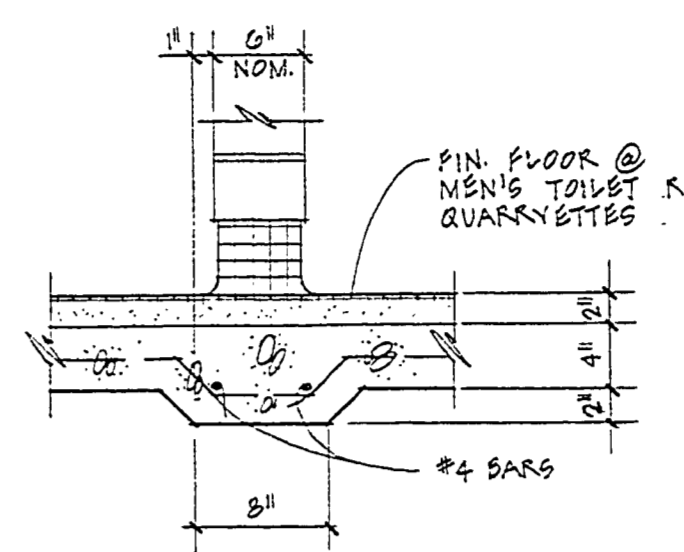

DOOR SCHEDULE

MARK	SIZE OF OPENING	MATERIAL	FRAME	TYPE	CLOSER	REMARKS
1.	3'-0" x 7'-0"	1 3/4" H.M.	PRESS STL	T	1-REQ'D	
2.	3'-0" x 7'-0"	1 3/4" H.M.	PRESS STL	P	1-REQ'D	
3.	3'-0" x 7'-0"	1 3/4" H.M.	PRESS STL	D	1-REQ'D	
4.	3'-0" x 7'-0"	1 3/4" H.M.	PRESS STL	D	1-REQ'D	
5.	3'-0" x 7'-0"	1 3/4" H.M.	PRESS STL	P	1-REQ'D	
6.	3'-0" x 7'-0"	1 3/4" H.M.	PRESS STL	A	1-REQ'D	
7.	3'-0" x 7'-0"	1 3/4" H.M.	PRESS STL	Z	1-REQ'D	4" x 12" HIGH ALUM. THRESHOLD & DR. FOOT RUBBER SEAL
8.	2'-8" x 7'-0"	1 3/4" H.M.	PRESS STL	P	1-REQ'D	18 1/2" x 15 1/2" LOWERS W/ INSECT SCREEN
9.	3'-0" x 7'-0"	1 3/4" H.M.	PRESS STL	P	1-REQ'D	24" x 15 1/2" LOWERS W/ INSECT SCREEN
10.	10'-5" x 7'-10 1/4"	CURTAIN 18 GA. STL.	STL. Z GUIDES			24 GA. GALV. STL. HOOD THRESHOLD & DR. FOOT RUBBER SEAL
11.	10'-8" x 7'-10 1/4"	CURTAIN 18 GA. STL.	STL. Z GUIDES			24 GA. GALV. STL. HOOD (SHOP PAINTED) & DR. FOOT RUBBER SEAL
12.	10'-5" x 7'-10 1/4"	CURTAIN 18 GA. STL.	STL. Z GUIDES			24 GA. GALV. STL. HOOD (SHOP PAINTED) & DR. FOOT RUBBER SEAL
13.	3'-0" x 7'-0"	1 3/4" ALUM.	ALUM. TUBE	F	1-REQ'D	4" x 12" HIGH ALUM. THRESHOLD & DR. BOT. RUBBER SEAL
14.	(2) 3'-0" x 7'-0"	1 3/4" ALUM.	ALUM. TUBE	D	2-REQ'D	4" x 12" HIGH ALUM. THRESHOLD & DR. BOT. RUBBER SEAL
15.	3'-0" x 7'-0"	1 3/4" ALUM.	ALUM. TUBE	F	1-REQ'D	4" x 12" HIGH ALUM. THRESHOLD & DR. BOT. RUBBER SEAL
16.	2'-8" x 2'-0"	1 3/4" H.M.	PRESS STL	G		UNDER CONCESSION UT.

DETAIL 5 SCALE 1" = ONE FOOT

DETAIL 48 OR 49 SCALE 1" = ONE FOOT SIMILAR TO DET. #9 EXCEPT WHERE NOTED

DETAIL 41 SCALE 1" = ONE FOOT

DETAIL 42 SCALE 1" = ONE FOOT

DETAIL 6 SCALE 1" = ONE FOOT

DETAIL 9 SCALE 1" = ONE FOOT

DETAIL 12 SCALE 1" = ONE FOOT

DETAIL 13 SCALE 1" = ONE FOOT

DETAIL 7 SCALE 1" = ONE FOOT

DETAIL 10 SCALE 1" = ONE FOOT

DETAIL 14 SCALE 1" = ONE FOOT

DOOR TYPES SCALE 1/4" = ONE FOOT