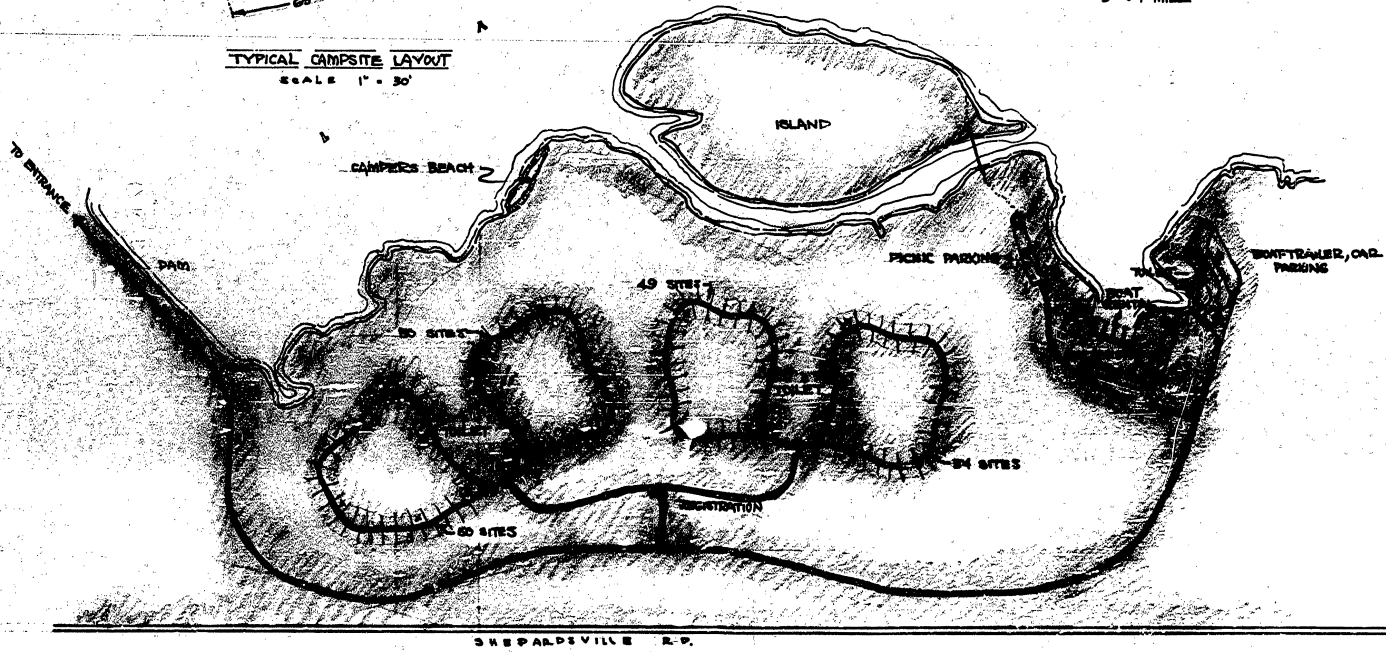

TYPICAL CAMPSITE LAYOUT
SCALE 1" = 30'

SLEEPY HOLLOW STATE PARK
modern campground
203 SCALE 1" = 300'