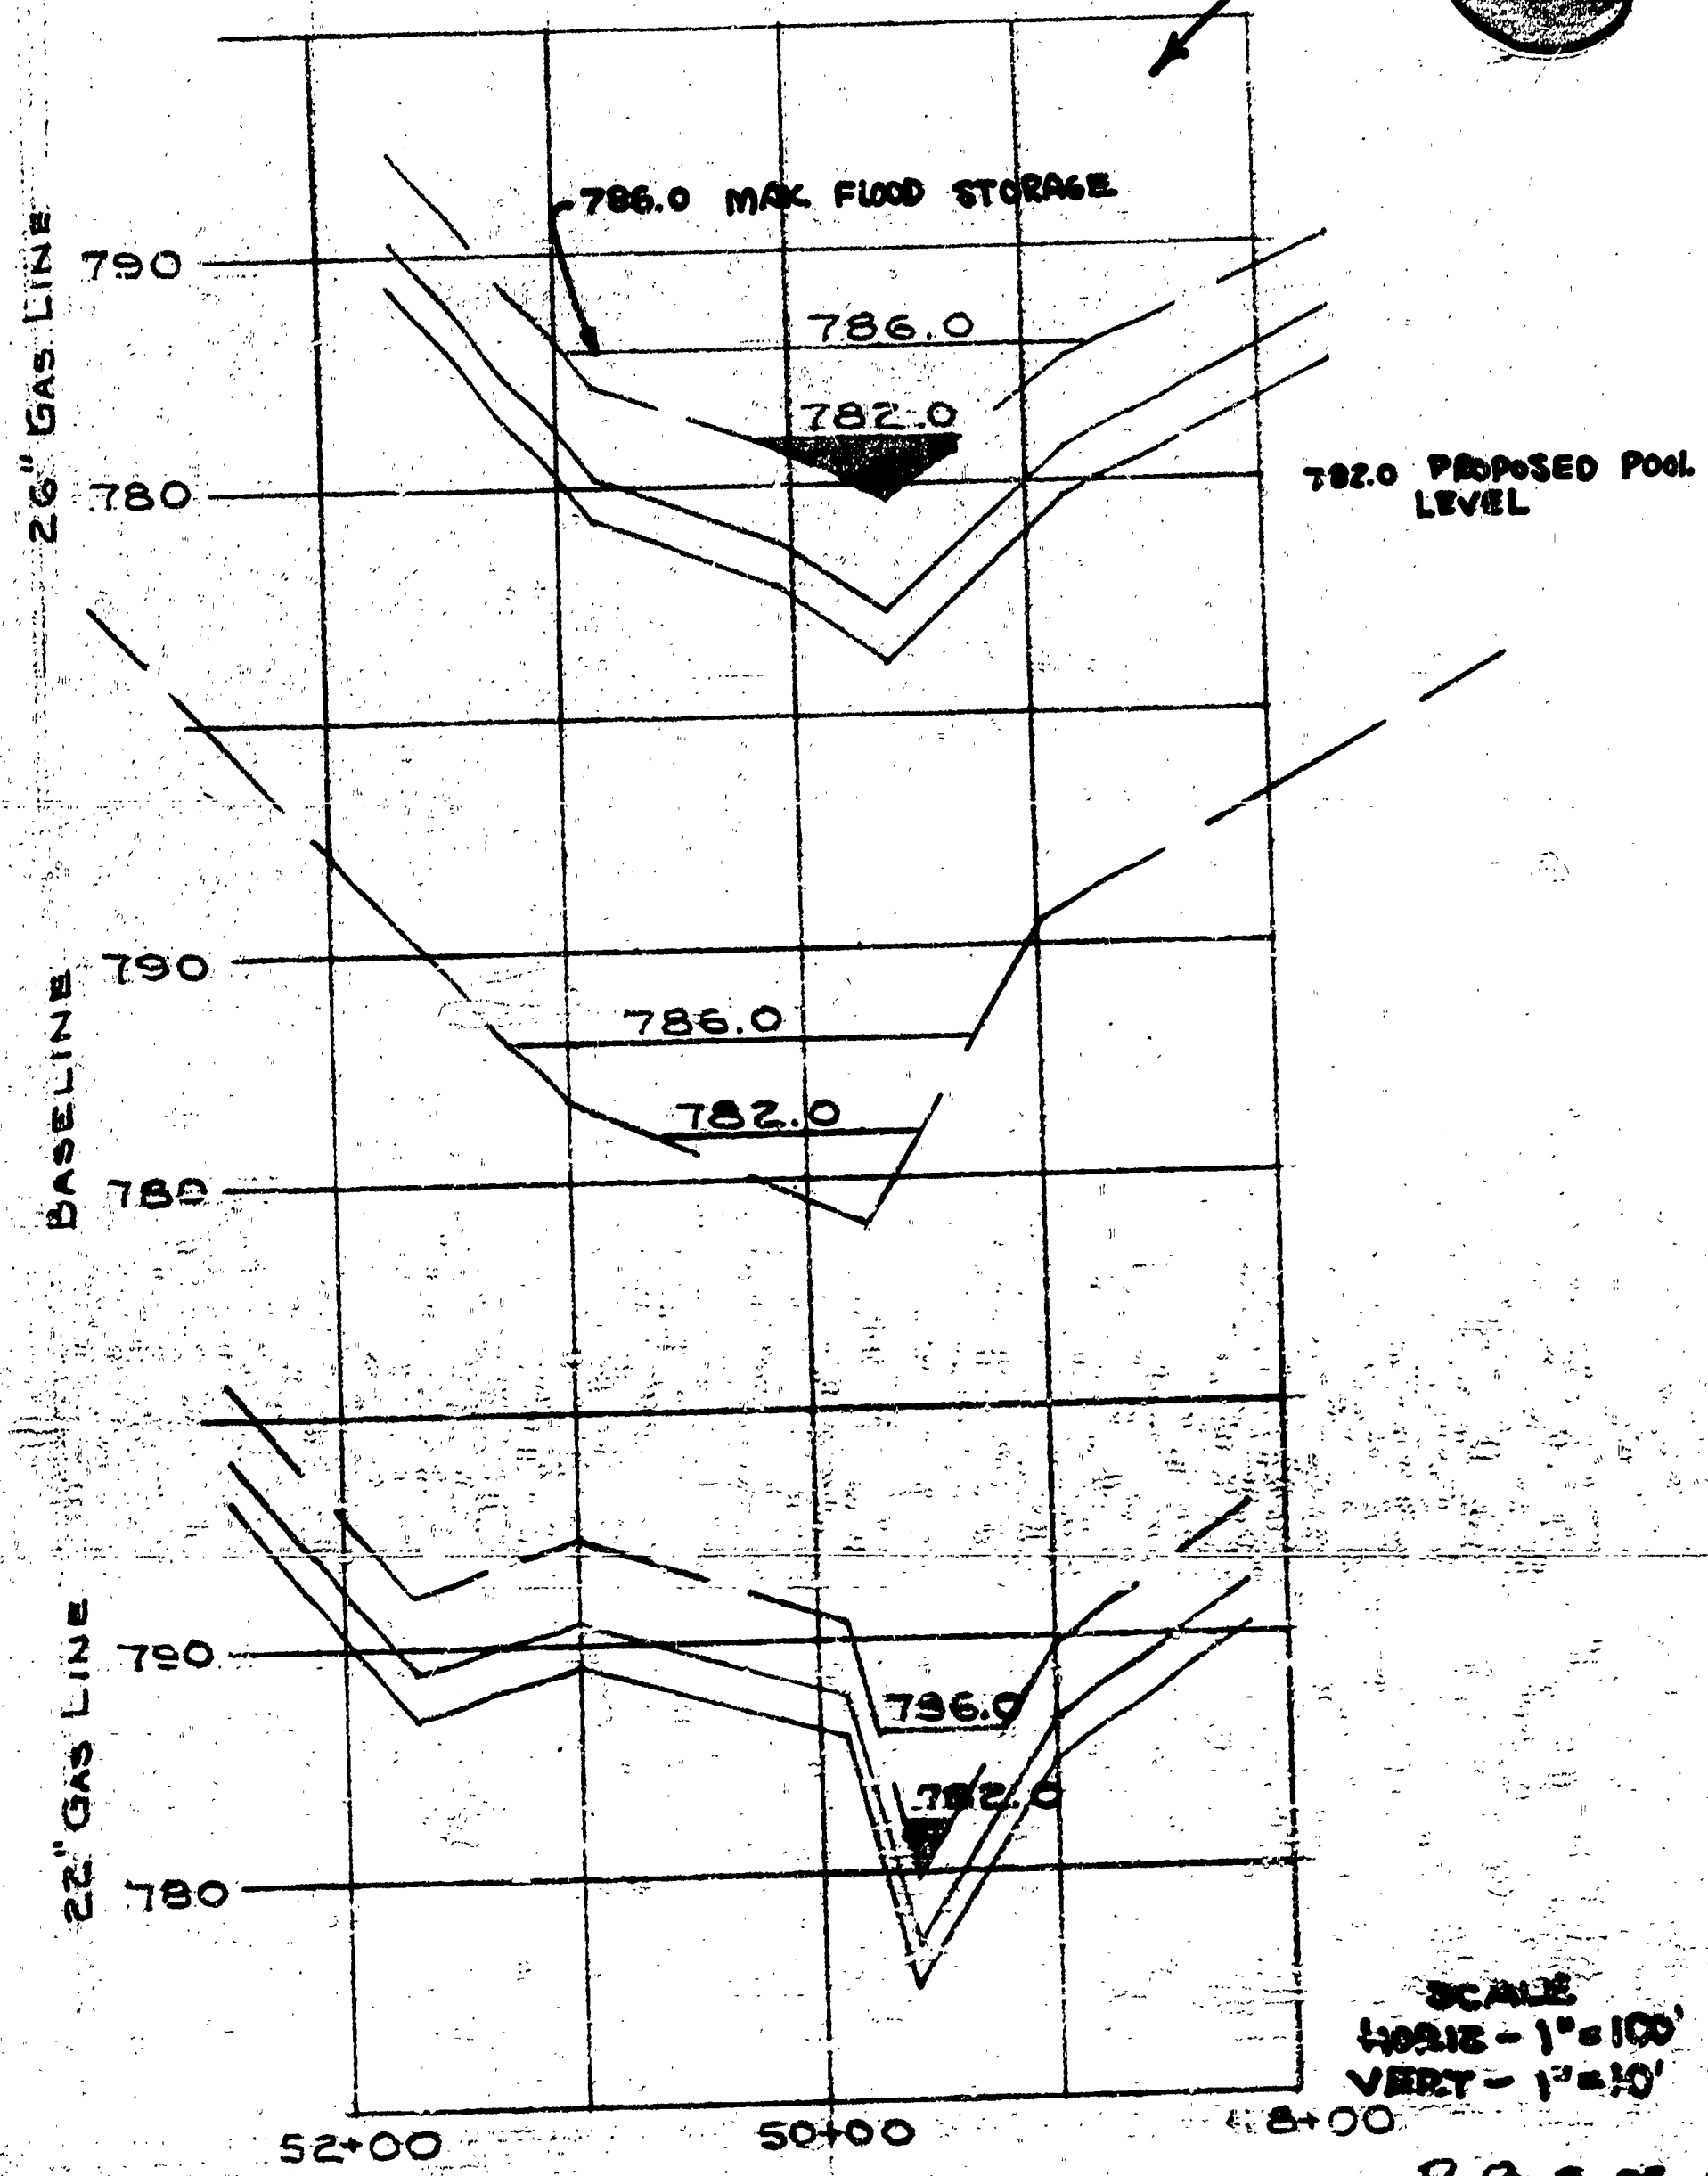

SLEEPY HOLLOW STATE PARK
GAS LINE LOCATION

SCALE
HORIZ - 1" = 100'
VERT - 1" = 10'