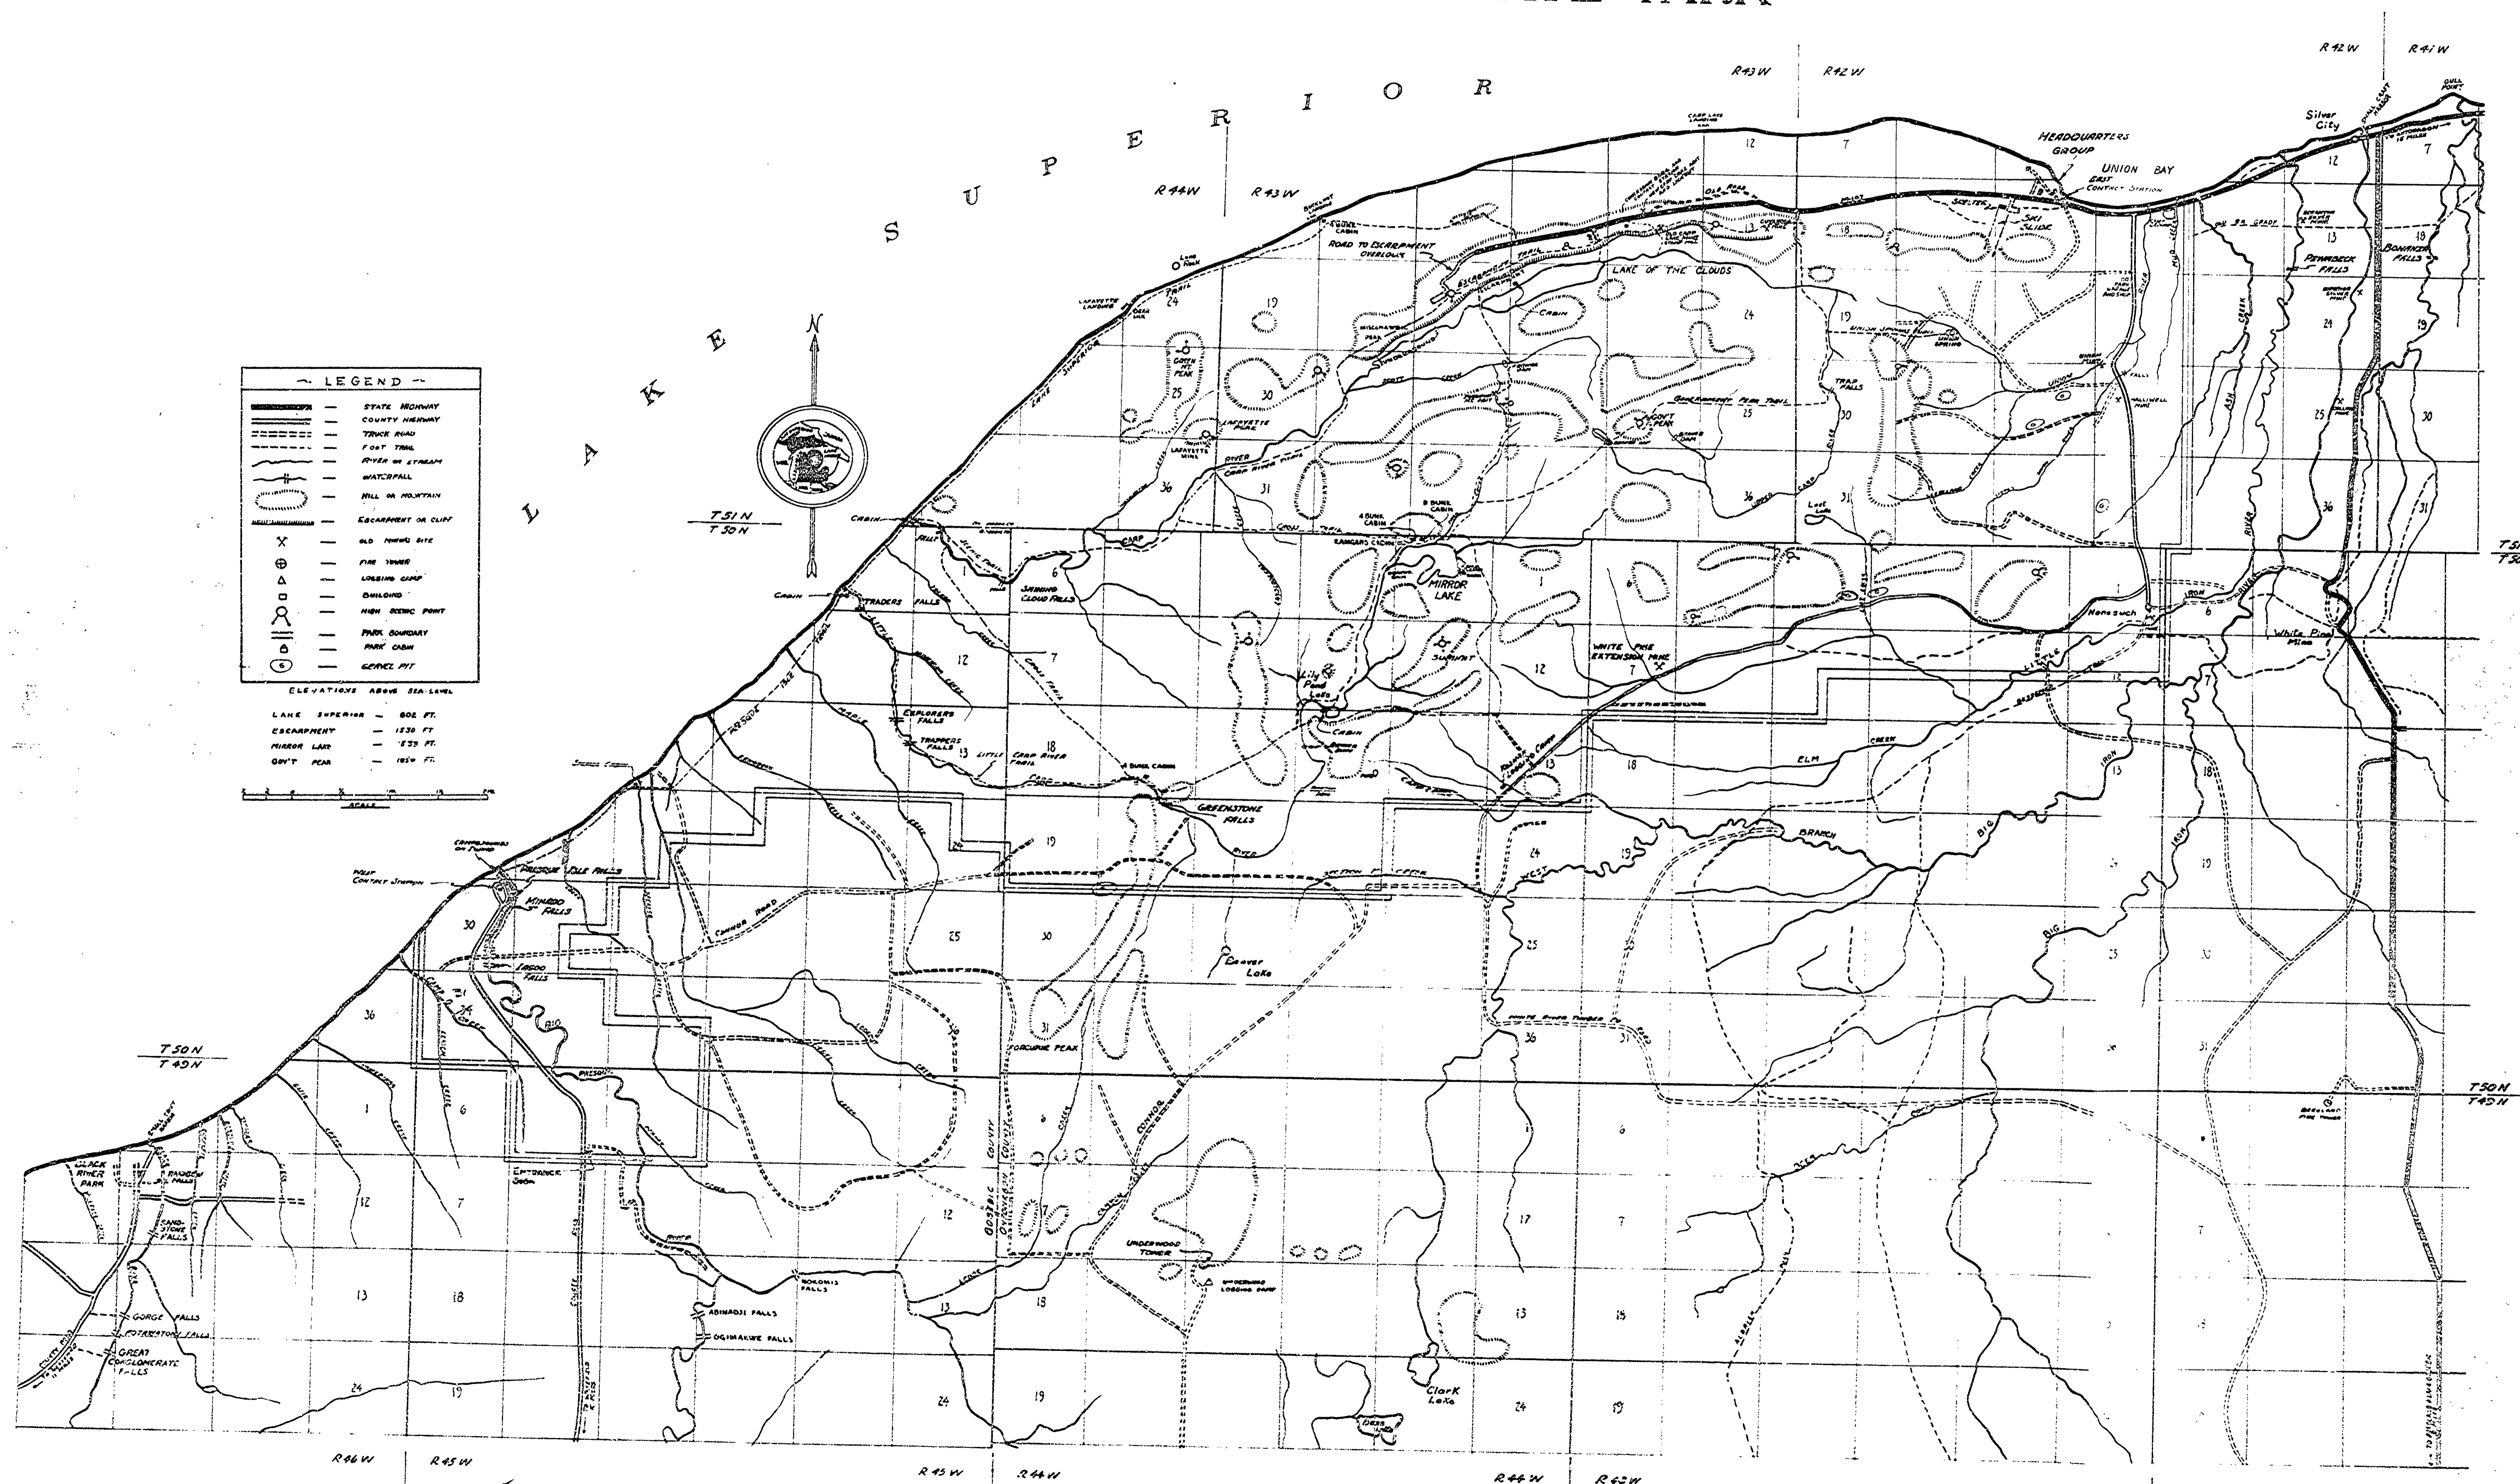

PORCUPINE MOUNTAINS STATE PARK

LEGEND

- STATE HIGHWAY
- COUNTY HIGHWAY
- TRUCK ROAD
- FOOT TRAIL
- RIVER OR STREAM
- WATCHFALL
- HILL OR MOUNTAIN
- ESCARPMENT OR CLIFF
- OLD MINING SITE
- FIRE TOWER
- LODGING CAMP
- DUNGEON
- HIGH ROCK POINT
- PARK BOUNDARY
- PARK CABIN
- GENERAL PIT

ELEVATIONS ABOVE SEA LEVEL

- LAKE SUPERIOR — 602 FT.
- ESCARPMENT — 1530 FT.
- MIRROR LAKE — 538 FT.
- ODY'S PEAK — 1824 FT.