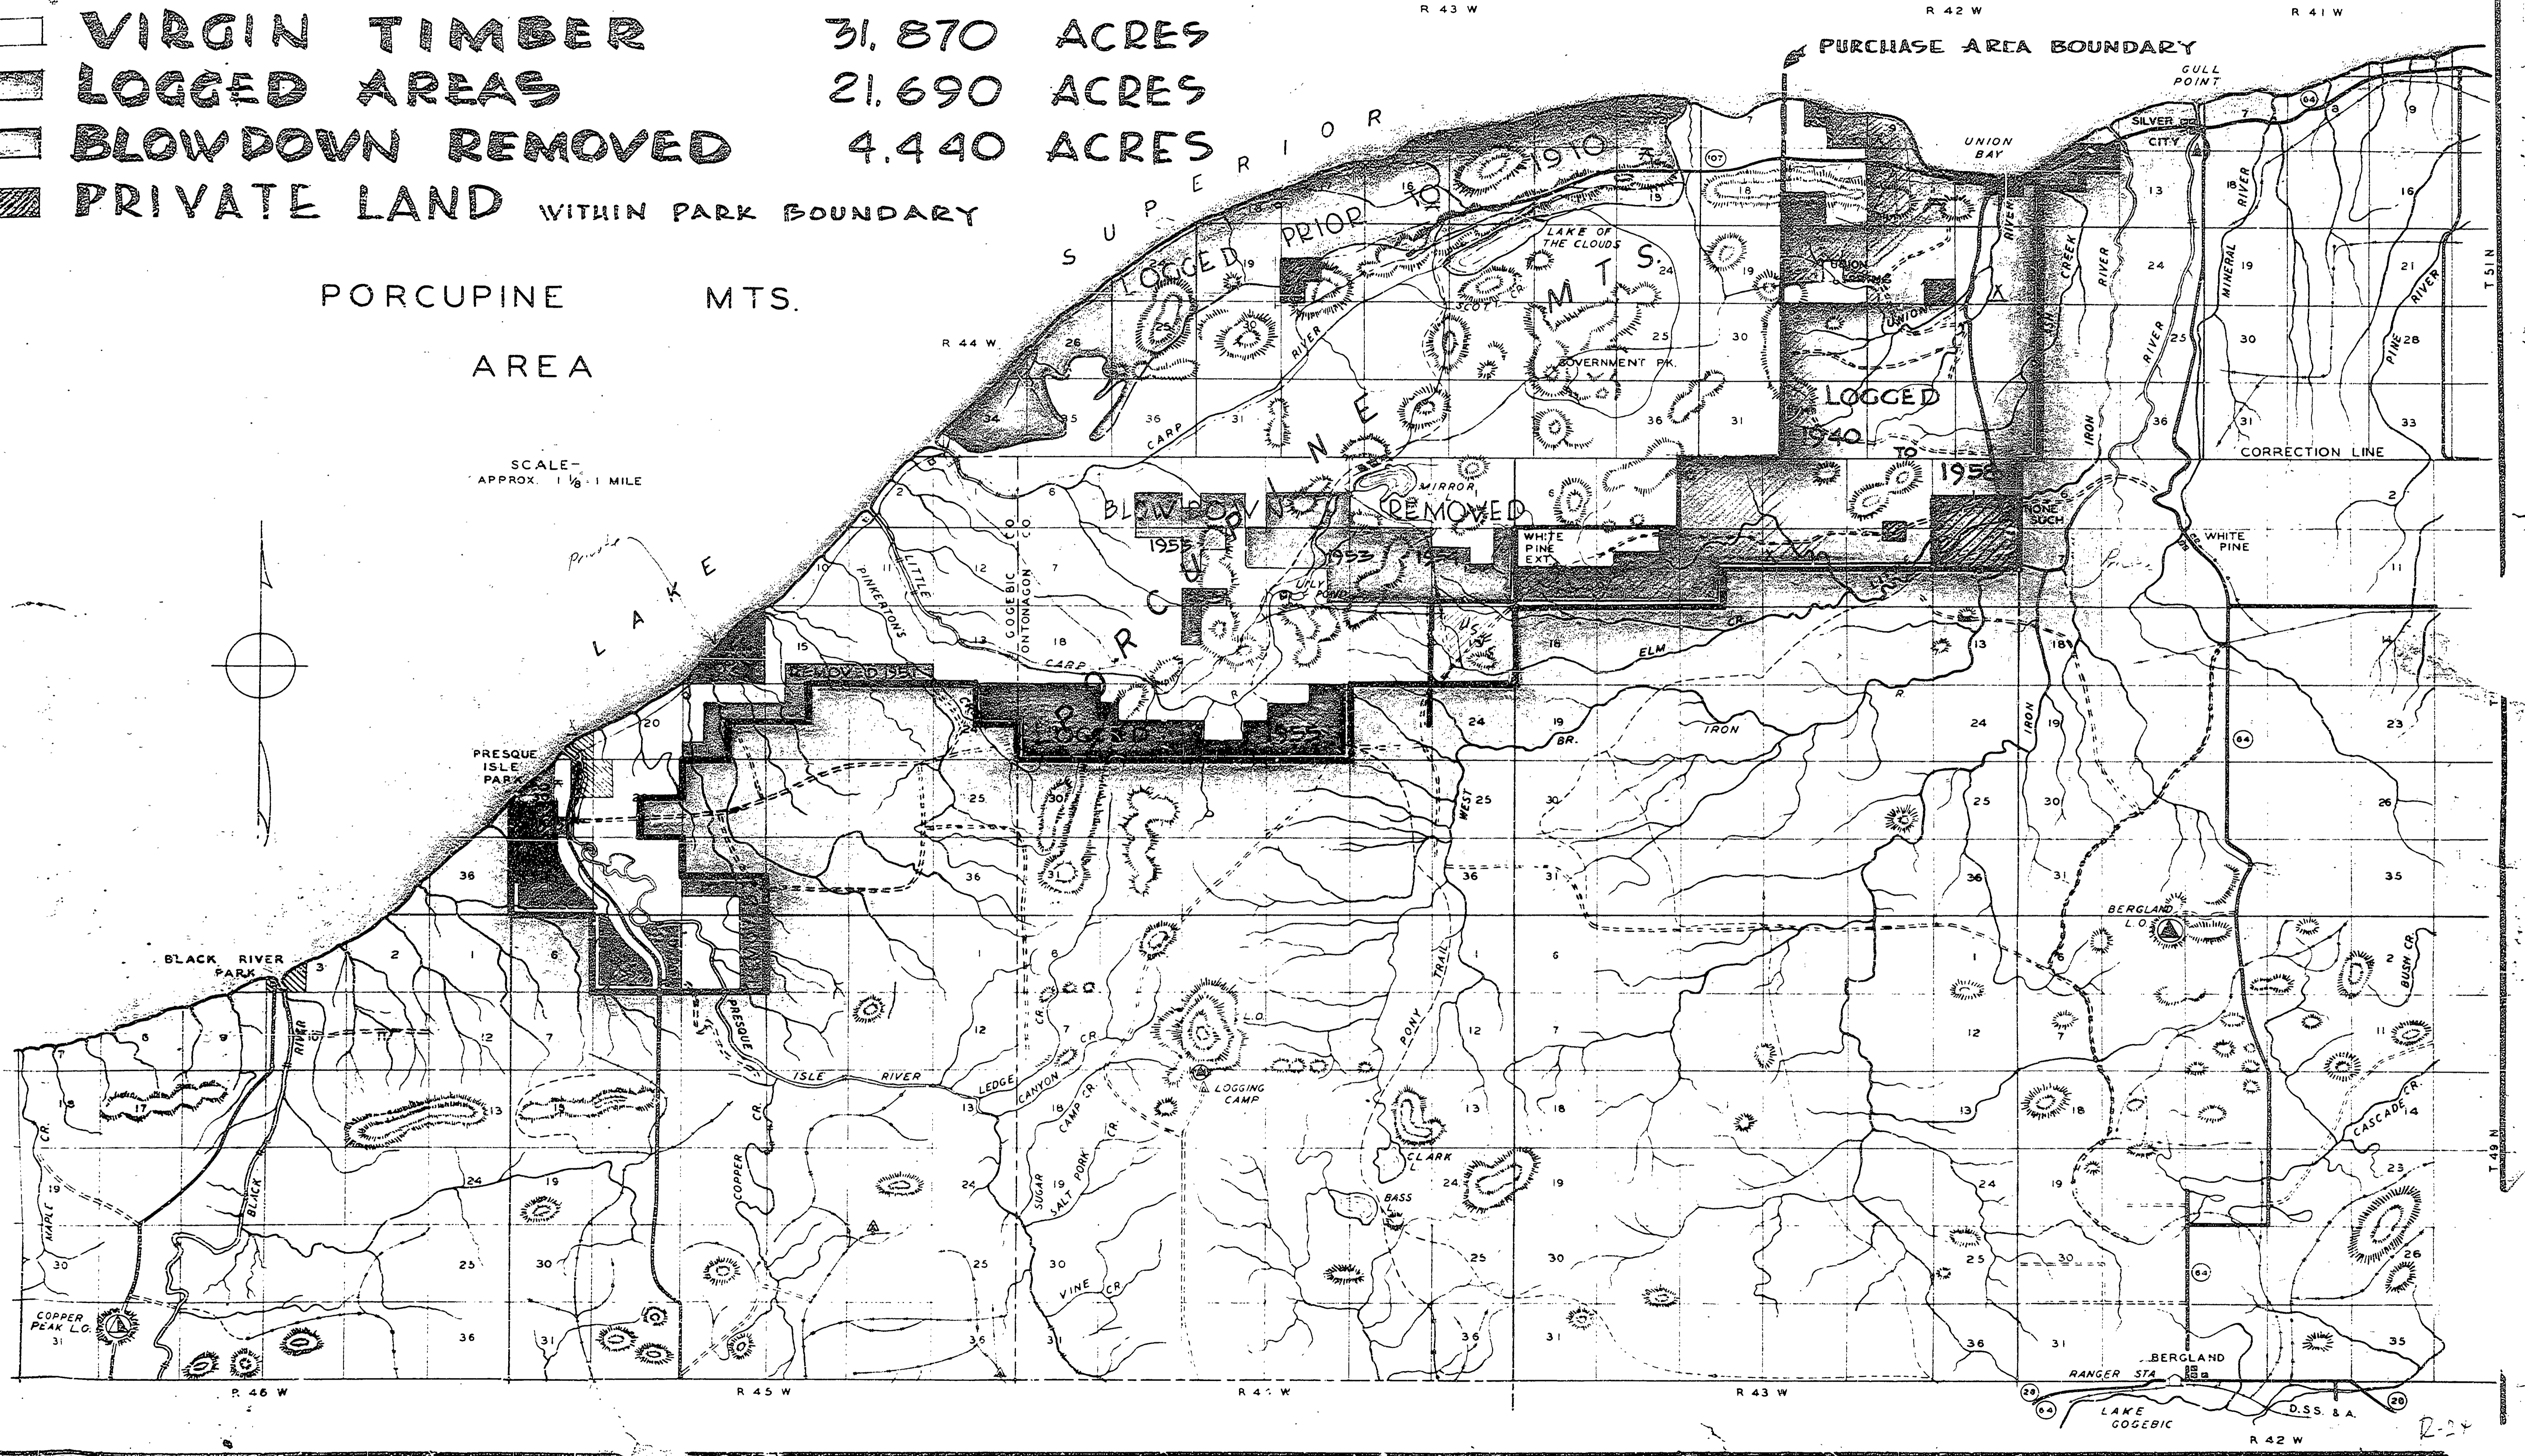

# PORCUPINE MTS. PARK TIMBER MAP

-  VIRGIN TIMBER 31,870 ACRES
-  LOGGED AREAS 21,690 ACRES
-  BLOWDOWN REMOVED 4,440 ACRES
-  PRIVATE LAND WITHIN PARK BOUNDARY

PORCUPINE MTS.  
AREA

SCALE -  
APPROX. 1 1/8" = 1 MILE